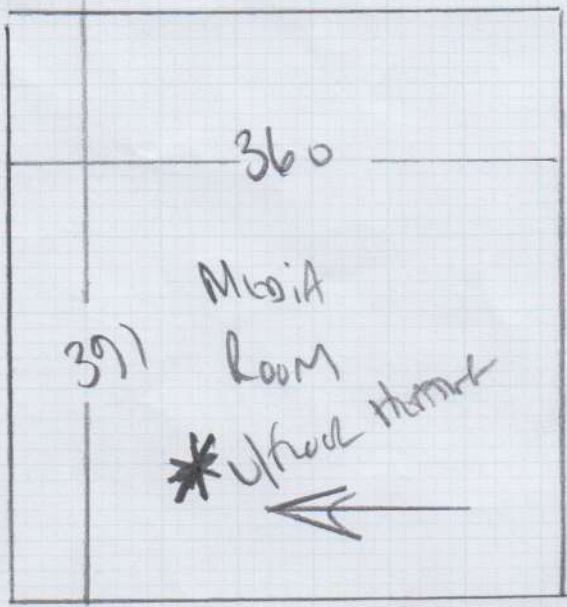

Job No: P27164  
 Name: GEMALIEY  
 Address: 37 GREBE ROAD  
 SW13 0DZ  
 Tel: (041)

STEP DOWN INTO ROOM  
 NO DOORWAY FOR NAT VENT

\* Low TOG ULA1  
 \* Required \*

Catalan - CAT-58

Media Room BASEMENT  
 = 375 x 400m  
 15m<sup>2</sup>

FIT EASYSHIMS +  
 NISKEEN T/E'S @  
 Bedroom &  
 Hall Doorways

Hall  
 Wood  
 Flooring  
 21mm

Shower Room  
 Tiled 20mm

\* Remedial work  
 Re-stretch existing  
 1st floor landing carpet  
 whilst on site