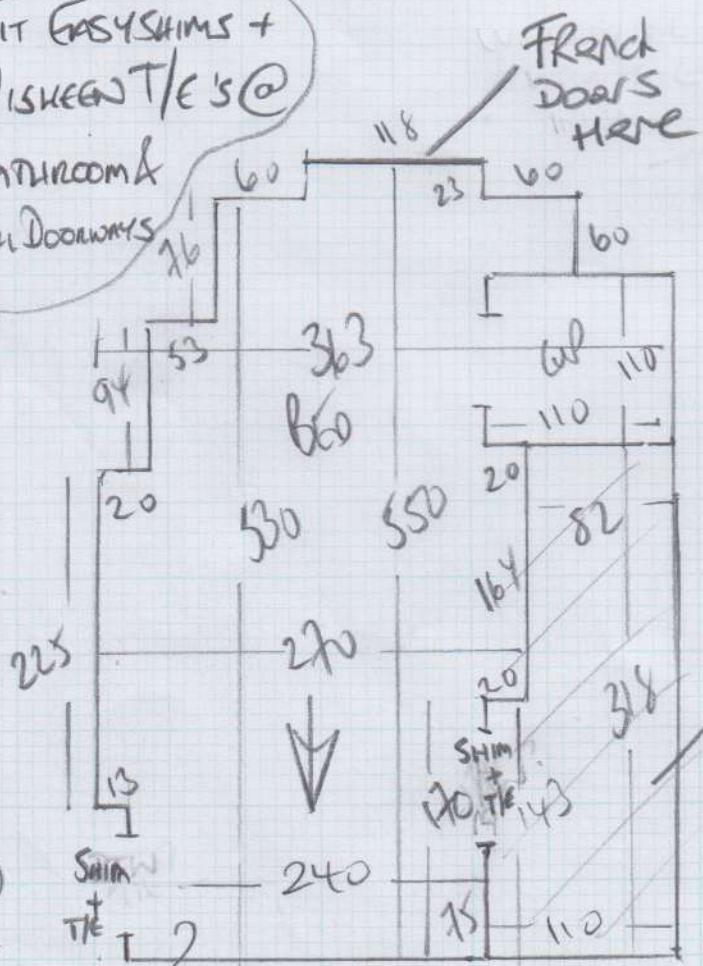

Job No: P27164  
 Name: GEMALIEY  
 Address: 37 GREBE ROAD  
 SW13 0DZ  
 Tel: (041)

STEP DOWN INTO ROOM  
 NO DOORWAY FOR NAT VENT

\* Low TOG ULA1  
 \* Required \*

Catalan - CAT-58

Media Room BASEMENT  
 = 375 x 400m  
 15m<sup>2</sup>

FIT EASYSHIMS +  
 NISKEEN T/E'S @  
 Bedroom &  
 Hall Doorways

Hall  
 Wood  
 Flooring  
 21mm

Shower Room  
 Tiled 20mm

\* Remedial work  
 Re-stretch existing  
 1st floor landing carpet  
 whilst on site