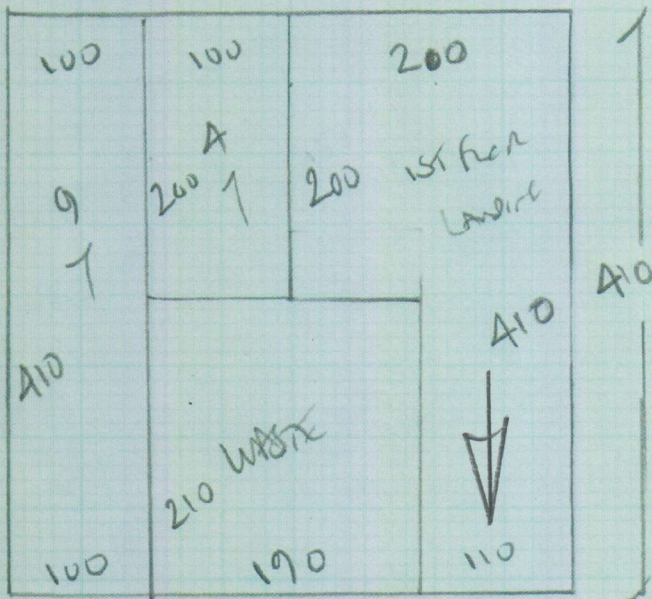

Collect Keys from:-
 12 Deepdale
 SW19 5EZ

See: Fiona

6mm com Ties
 TIE + 12m Shim

P27175
 Laminations
 91mm x 125mm
 SWB SP-1

1 of 1

* TIE BARS on top of
 5mm Laminate u/Lay
 Sticking out from
 under hood
 6mm Straps
 original?
 To 3 x LAMINATE
 DOWNWARDS

BASICALLY HANGING 'A0'
Colour COOKERS

410 x 400m

16 A0 m²

* Must hoover on Completion *