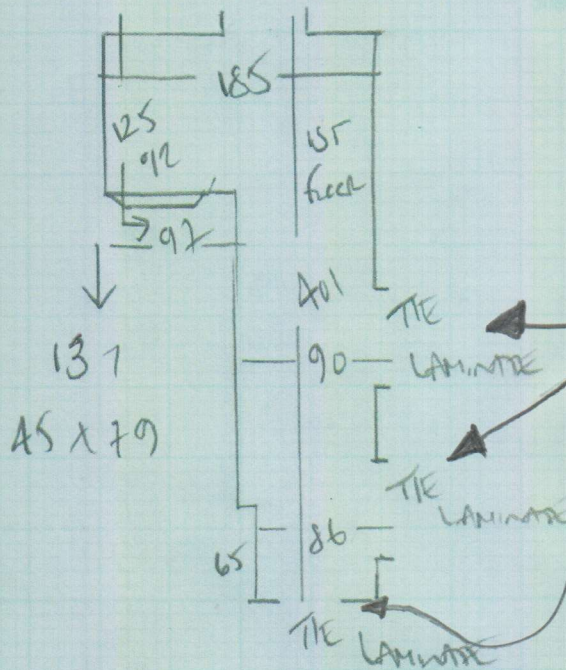

Collect Keys from:-
 12 Deepdale
 SW19 5EZ

See: Fiona

6mm com Ties
 TIE + 12m Shim

P27175
 Laminations
 91mm x 125mm
 SWB SP-1

1 of 1

* TIE BARS on top of
 5mm Laminate u/Lay
 Sticking out from
 under hood
 6mm Straps
 original?
 To 3 x LAMINATE
 DOWNWARDS

BASICALLY HANGING 'A0'
Colour COOKERS

410 x 400m

16 A0 m²

* Must hoover on Completion *