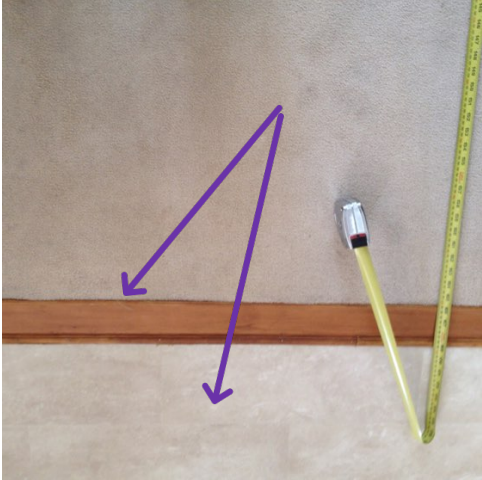

P27182 - Collen

Fitting instructions

Monday, 1 August 2016

Prepared For Mrs Collen

Identified 2 Issues

Nigel Symonds

Mr Carpet Ltd

Master bed / Dressing Room Junction

Builder to remove T/Hold & vinyl in dressing room side & make good floor if necessary. Seam new carpet across this opening

Bullnose Step

Fit carpet around this obstruction as existing. Carpet is being laid as a temporary measure for a couple of years before the house undergoes a major refurbishment