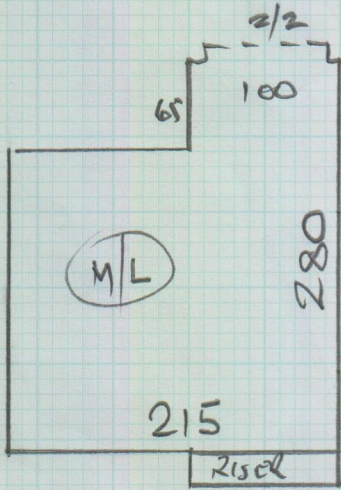

Ultima Major - Bluebird

P27186  
 Poppins Nurseries  
 430 FULHAM ROAD.

Tel: lot 2  
 Sheet: of

COT PLAN

525 x 500

= 26.25M<sup>2</sup>

Coil Matting

Col. NATURAL

Size 210 x 200  
 Front Door 210 x 200

Jamie Popping 29/8

5m

E-MAILED 25 JUL 2015

FAXED 22 AUG 2012

Job No: P27186  
Name: Pottins Nurseries  
430 FULHAM ROAD

Tel: \_\_\_\_\_  
Sheet: \_\_\_\_\_ of: 2 of 2

Not  $\text{\textcircled{TL}}$   
9 @ 40 x 83  
H/L 95 x 190  
8 @ 42 x 83

5 @ 42 x 83  
H/L 150 x 200  
9 @ 42 x 90  
B/NOSE 50 x 110

E-MAILED 25 JUL 2016

FAXED 22 AUG 2012