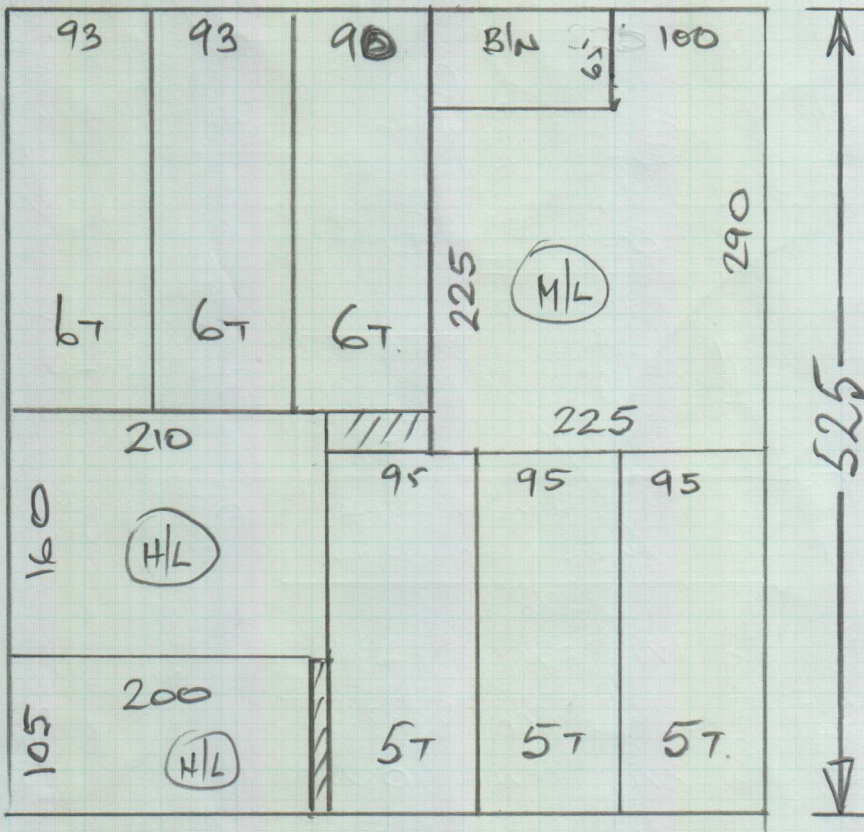

Ultima Major - Bluebird

P27186  
 Poppins Nurseries  
 430 FULHAM ROAD.

Tel: lot 2  
 Sheet: of

COT PLAN

525 x 500

= 26.25M<sup>2</sup>

Coil Matting

Col. NATURAL

Size 210 x 200  
 Front Door 210 x 200

Jamie Popping 29/8

5m

E-MAILED 25 JUL 2015

FAXED 22 AUG 2012

Job No: P27186  
Name: Pottins Nurseries  
430 FULHAM ROAD

Tel: \_\_\_\_\_  
Sheet: \_\_\_\_\_ of: 2 of 2

Not  $\text{\textcircled{TL}}$   
9 @ 40 x 83  
H/L 95 x 190  
8 @ 42 x 83

5 @ 42 x 83  
H/L 150 x 200  
9 @ 42 x 90  
B/NOSE 50 x 110

E-MAILED 25 JUL 2016

FAXED 22 AUG 2012