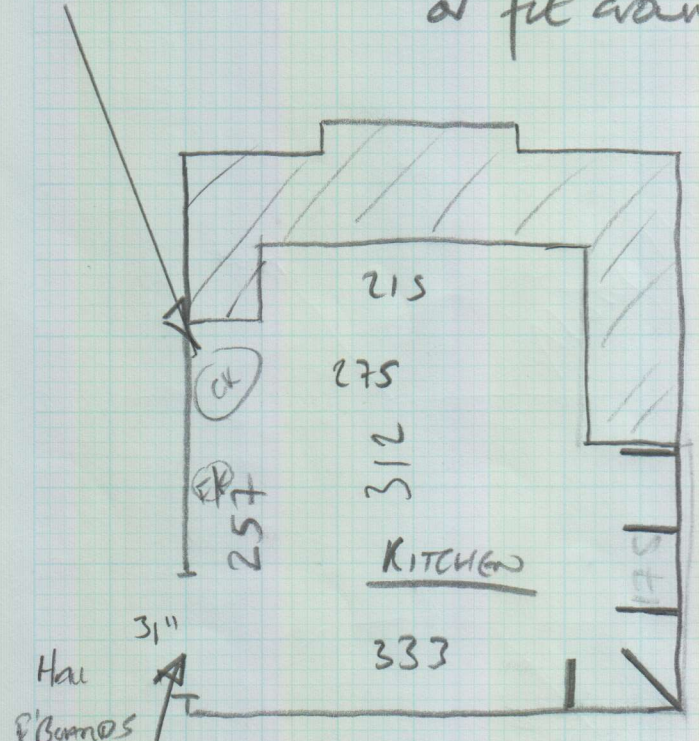

mrcarpets
 Job No: P27197
 Name: HARRIS
 Address:
 Tel:
 Sheet: of 1 of 1

Range Cooker (fit under if possible
 or fit around if not)

Transform Stone
A2uriet 46250
 = 3 Boxes
 + 4mm feature strip
Col. 3115 white
 = 3 Boxes

- SUPPORTS FOR BENCH SEAT

Fit *
 16mm
 Premier
 Ramp
 "BRASS"

Ex (conk Dewar) on Ply (fit Ply & LVT over)
 (7mm TOTAL)