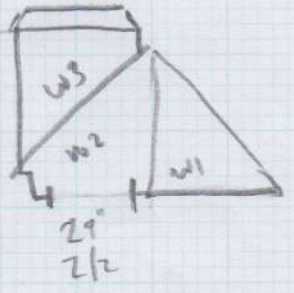

Job No: P27200
 Name: Broughton

Address:

Tel:

Sheet:

1 of 3

Cotswold

Tewkesbury

1st FRONT = 345 x 400
 CURTAIN 1 = 780 x 400
 CURTAIN 2 = 505 x 400
 1630 x 400

= 65.2m²

Car - Natural

Ent Lobby 165 x 100

Fit formalux in sitting area
 + STRS/LANDS

10mm Au foam to
 2 beds.

Job No: P27200

Name: BROUGHTON

Address:

Tel:

Sheet:

2 of 3

- W1 = 95 x 82
- W2 = 98 x 104
- W3 = 90 x 80

Job No: P2A200
Name: BROUGHTON

Address:

Tel:

Sheet: