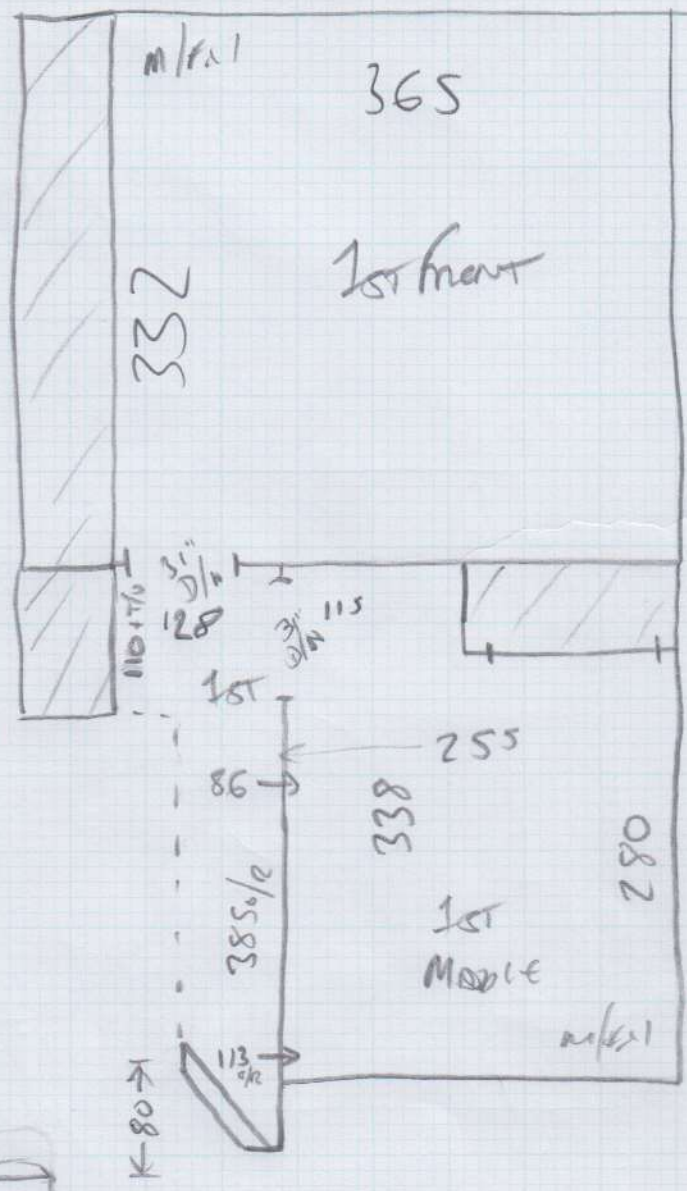

Job No: P27200
 Name: Broughton

Address:

Tel:

Sheet:

1 of 3

Cotswold

Tewkesbury

1st FRONT = 345 x 400
 CURTAIN 1 = 780 x 400
 CURTAIN 2 = 505 x 400
 1630 x 400

= 65.2m²

Car - Natural

Ent Lobby 165 x 100

Fit formalux in sitting area
 + STRS/LANDS

10mm Au foam to
 2 beds.

Job No: P27200

Name: BROUGHTON

Address:

Tel:

Sheet:

2 of 3

- W1 = 95 x 82
- W2 = 98 x 104
- W3 = 90 x 80

Job No: P2A200
Name: BROUGHTON

Address:

Tel:

Sheet:

3 of 3

Under
Nose

To Kitchen.