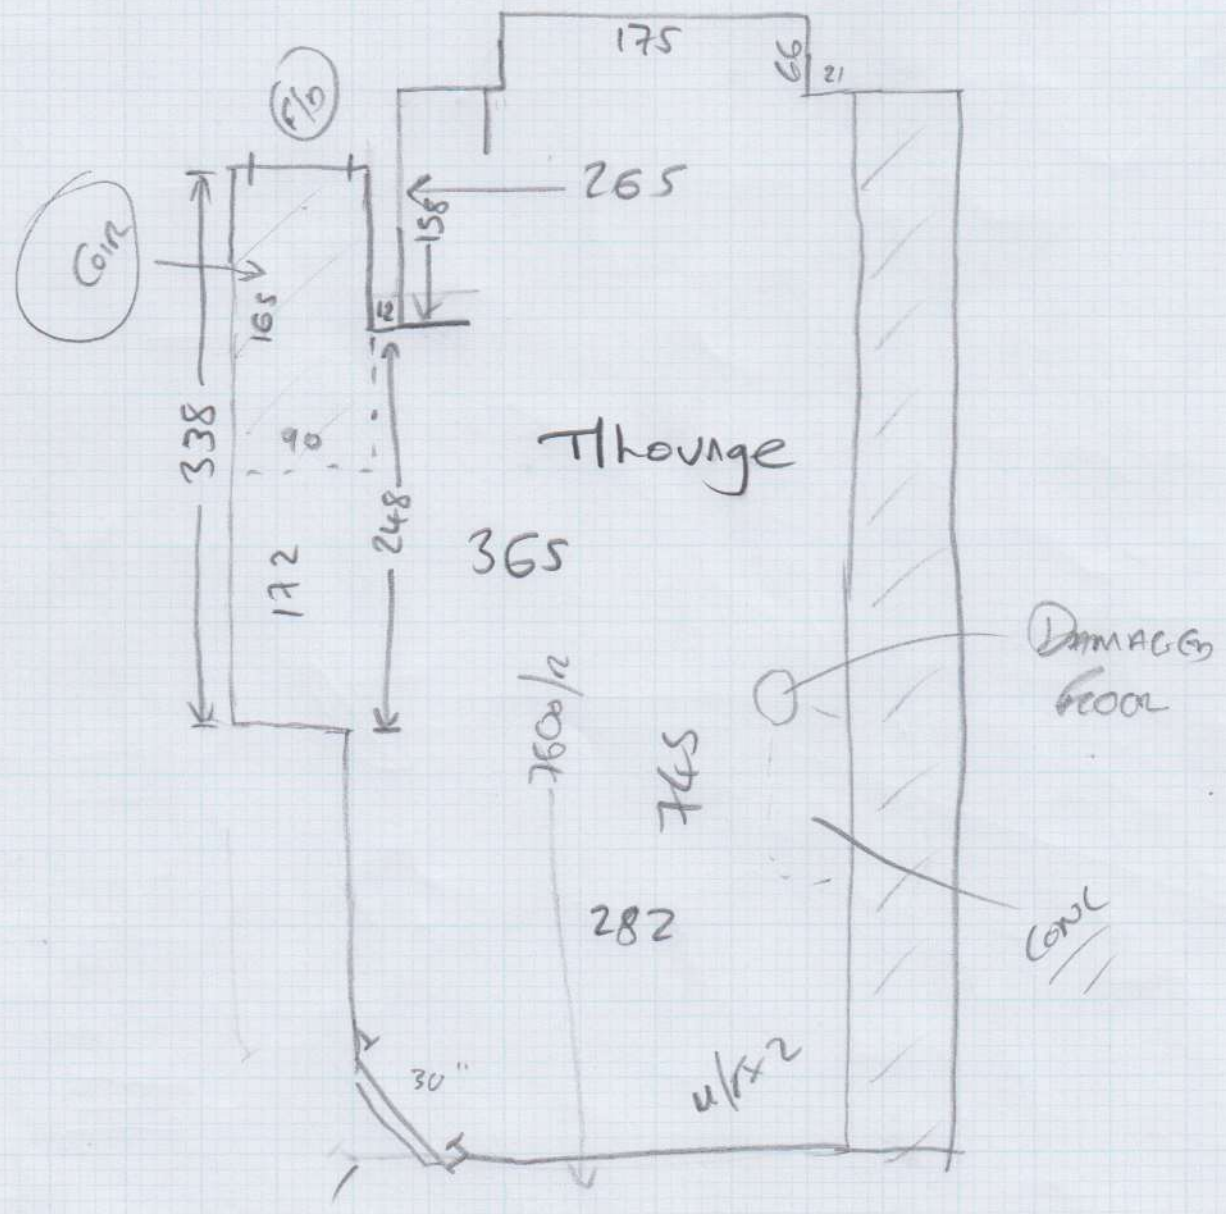

Job No: P27200
 Name: Broughton

Address:

Tel:

Sheet:

1 of 3

Cotswold

Tewkesbury

1st FRONT = 345 x 400
 CURTAIN 1 = 780 x 400
 CURTAIN 2 = 505 x 400
 1630 x 400

= 65.2m²

Car - Natural

Ent Lobby 165 x 100

Fit formalux in sitting area
 + STRS/LANDS

10mm Au foam to
 2 beds.

Job No: P27200

Name: BROUGHTON

Address:

Tel:

Sheet:

2 of 3

- W1 = 95 x 82
- W2 = 98 x 104
- W3 = 90 x 80

Job No: P2A200
Name: BROUGHTON

Address:

Tel:

Sheet:

3 of 3

Under
Nose

To Kitchen.