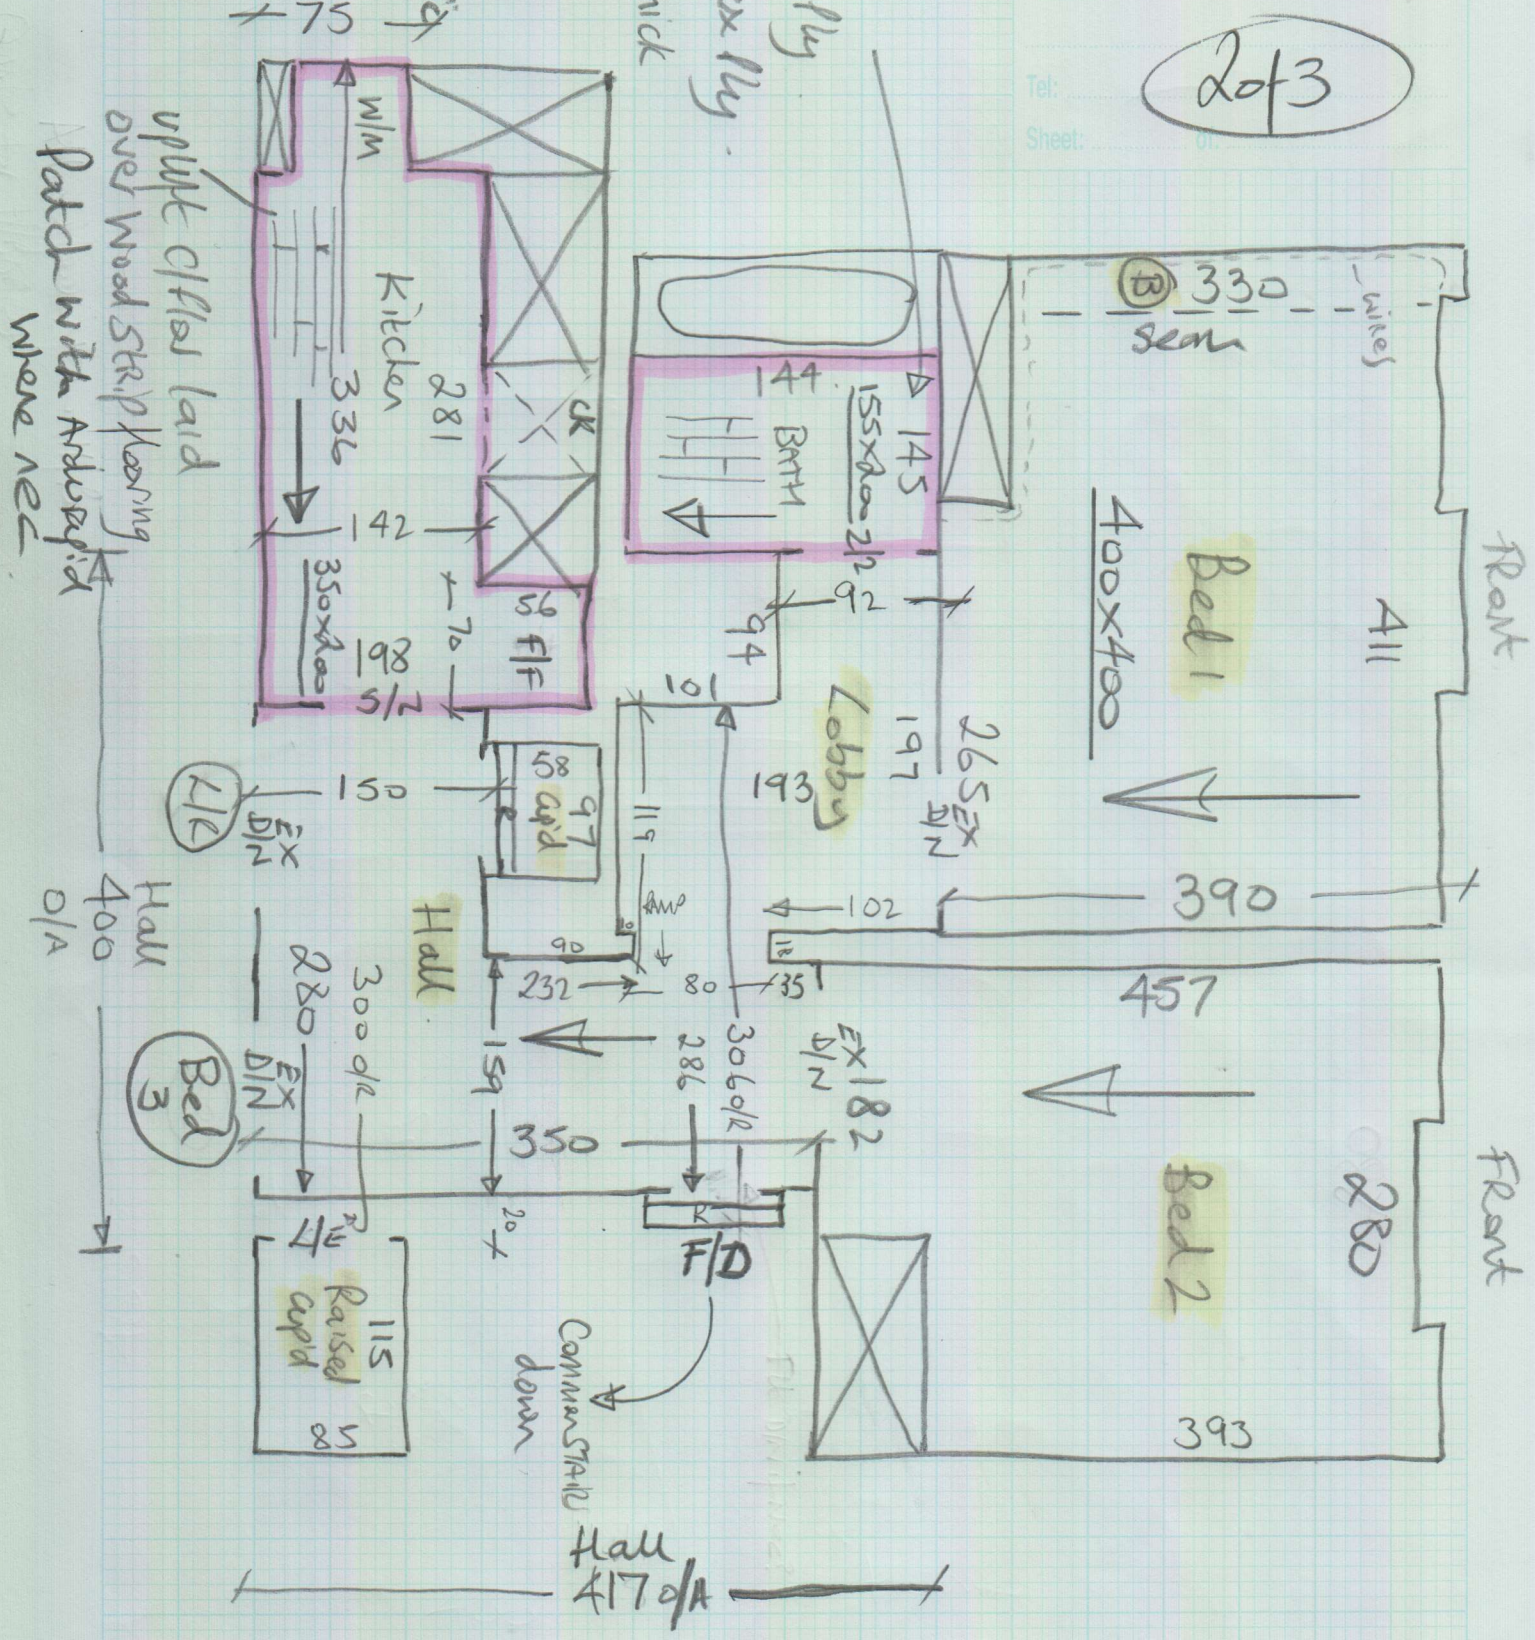

①

mrcarpet

Job No: P27201
Name: Howard de Walder

Address:

Tel: 10/3

Sheet: of:

Silk Touch

SLK-335

Living Room 530x400

Bedroom 1 400x400

Cut Plan 12.75x400

22.05×400

$= \underline{\underline{88.20m^2}}$

Designatex Vinyl

Col. California OAK 2145

Kitchen 350x200

Bathroom 155x200

$= \underline{\underline{10.10m^2}}$

* Hoover flat & Common parts on Completion

Job No: P27201
Name: Howard de Walder

Address:

Tel:

Sheet:

Lot 3

TAKE UP
C/Floor on fly
Re-use ex fly.
* Remove thick
Mastic &
Re-Apply
New Mastic

500

Job No P27201
Name Howard de Walden
Address:

Tel: 3073
Sheet: of: