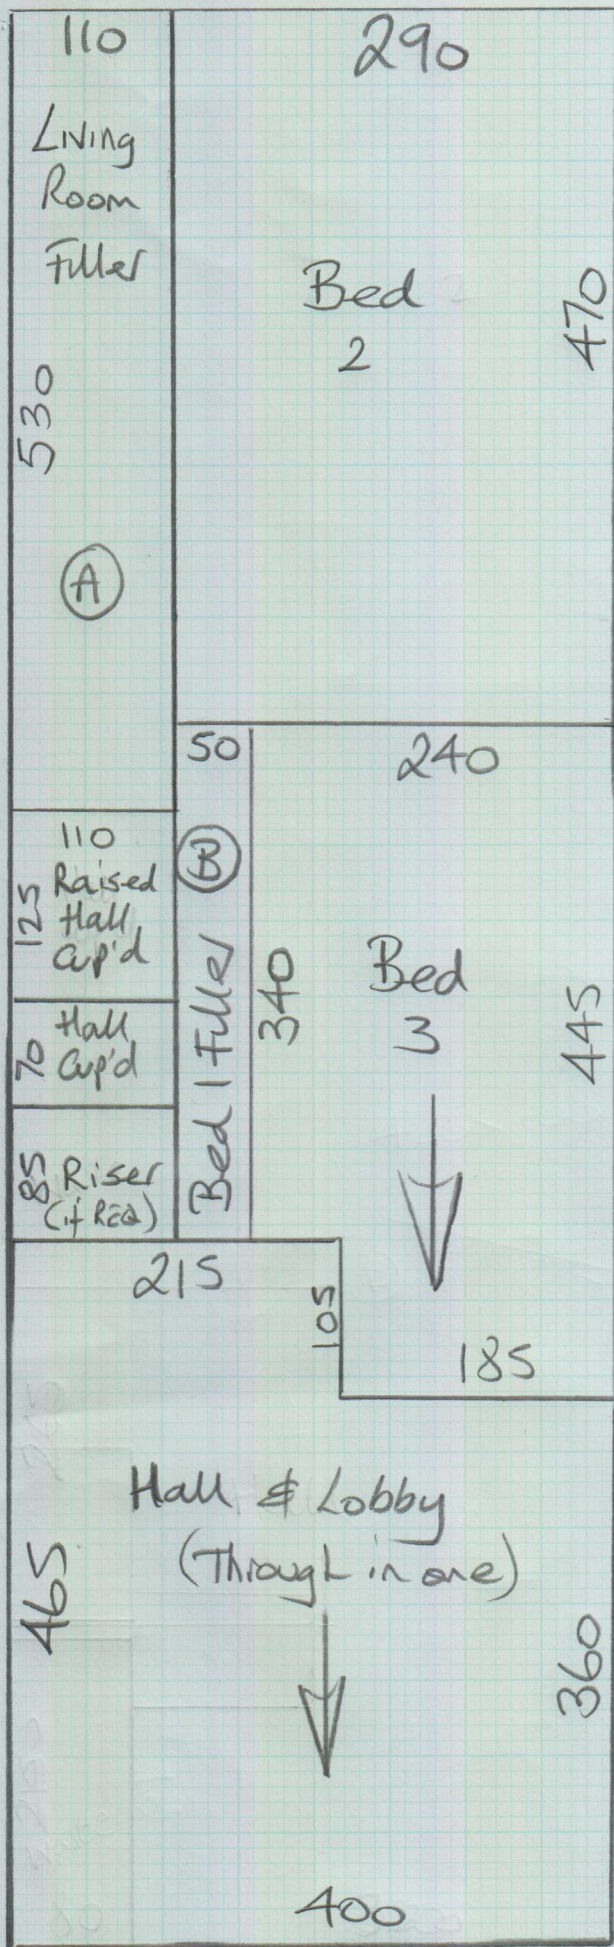

①

mrcarpet

Job No: P27201
Name: Howard de Walder

Address:

Tel: 10/3

Sheet: of:

Silk Touch

SLK-335

Living Room 530x400

Bedroom 1 400x400

Cut Plan 12.75x400

22.05×400

$= \underline{\underline{88.20m^2}}$

Designatex Vinyl

Col. California OAK 2145

Kitchen 350x200

Bathroom 155x200

$= \underline{\underline{10.10m^2}}$

* Hoover flat & Common parts on Completion

Job No: P27201
Name: Howard de Walder

Address:

Tel:

Sheet:

Lot 3