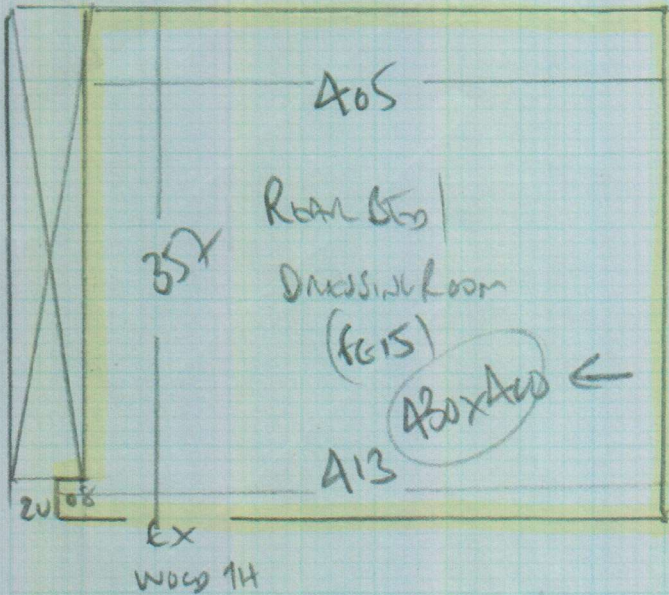

* TURN Carpets under & Sprayfix around 2 Hearths in Guest bed

mrcarpet
 Job No: P27202
 Name: MURICAN
 Address: 38A Lingfield Road
 London
 Tel: W2 4EL
 Sheet: 1 of 2

Bed 2 x 3 + Dressing Room

WEST VILLAGE

Carole CLARKSON

Bed 2 465 x 400

Bed 3 495 x 400

Dressing 430 x 400

1390 x 400

5560m²

Ex Wood 1H

Master Bedroom

CATWOLD

Carole CLARKSON BOUTER

495 x 500

24.75m²

Job No: P 27202
Name: MILLIGAN
Address: 38A Linden Court
W2 4AR

Tel:
Sheet: **2 of 2**

LATE/ Date