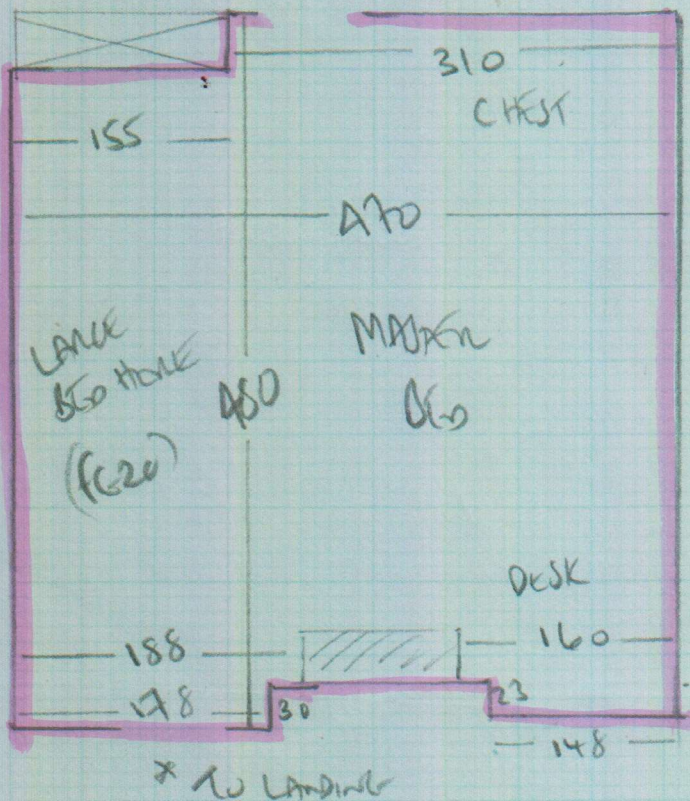

* TURN Carpets under & Sprayfix around 2 Hearths in Guest bed

mrcarpet
 Job No: P27202
 Name: MURICAN
 Address: 38A Lingfield Road
 London
 Tel: W2 4EL
 Sheet: 1 of 2

Bed 2 x 3 + Dressing Room

WEST VILLAGE

Carole CLARKSON

Bed 2 465 x 400

Bed 3 495 x 400

Dressing 430 x 400

1390 x 400

5560m²

Ex Wood 1H

Master Bedroom

CATWOLD

Carole CLARKSON BOUTER

495 x 500

24.75m²

Job No: P 27202
Name: MILLIGAN
Address: 38A Linden Court
W2 4AR

Tel:
Sheet: **2 of 2**

LATE/ Date