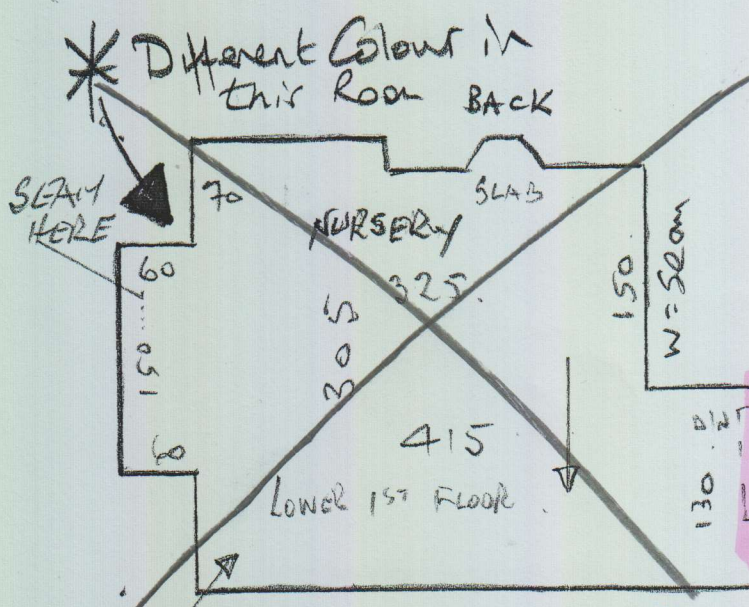

Job No: PL7205
Name: CASSIDY

Address:
Tel: 1 of 2
Sheet: or

MACGOONIA
- 609/26

150 x 400

= 6m²

* LEAVE SPARE CARPET ON
SITE FOR CUSTOMERS USE

P27205
 CASSIDY

2 of 2

~~3 BEDS: OHIO CORD 1627/24~~

S/L: MACESANIA 609/26.
 (STAIRS FULL WIDTH)

THIS LANDING ONLY
Door Has Moved!

FAXED 27 JUN 2012

FAXED 28 JUN 20

OHIO CORD
 1627/25

~~9 @ 42 x 75 TL
 B/N 45 x 95 (65 TO CURVE)~~