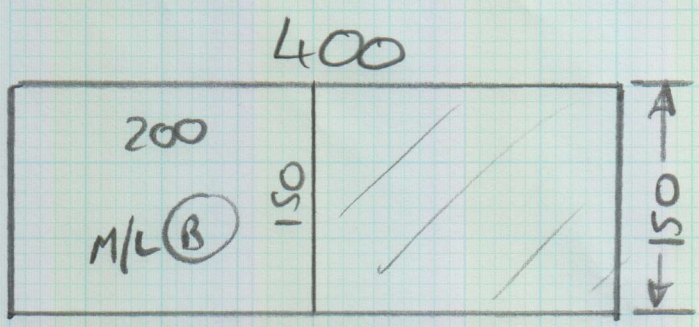

Job No: PL7205
Name: CASSIDY

Address:
Tel: 1 of 2
Sheet: or

MACGOONIA
- 609/26

150 x 400

= 6m²

* LEAVE SPARE CARPET ON
SITE FOR CUSTOMERS USE

P27205
 CASSIDY

2 of 2

~~3 BEDS: OHIO CORD 1627/24~~

S/L: MACESANIA 609/26.
 (STAIRS FULL WIDTH)

THIS LANDING ONLY
Door Has Moved!

FAXED 27 JUN 2012

FAXED 28 JUN 20

OHIO CORD
 1627/25

~~9 @ 42 x 75 TL
 B/N 45 x 95 (65 TO CURVE)~~