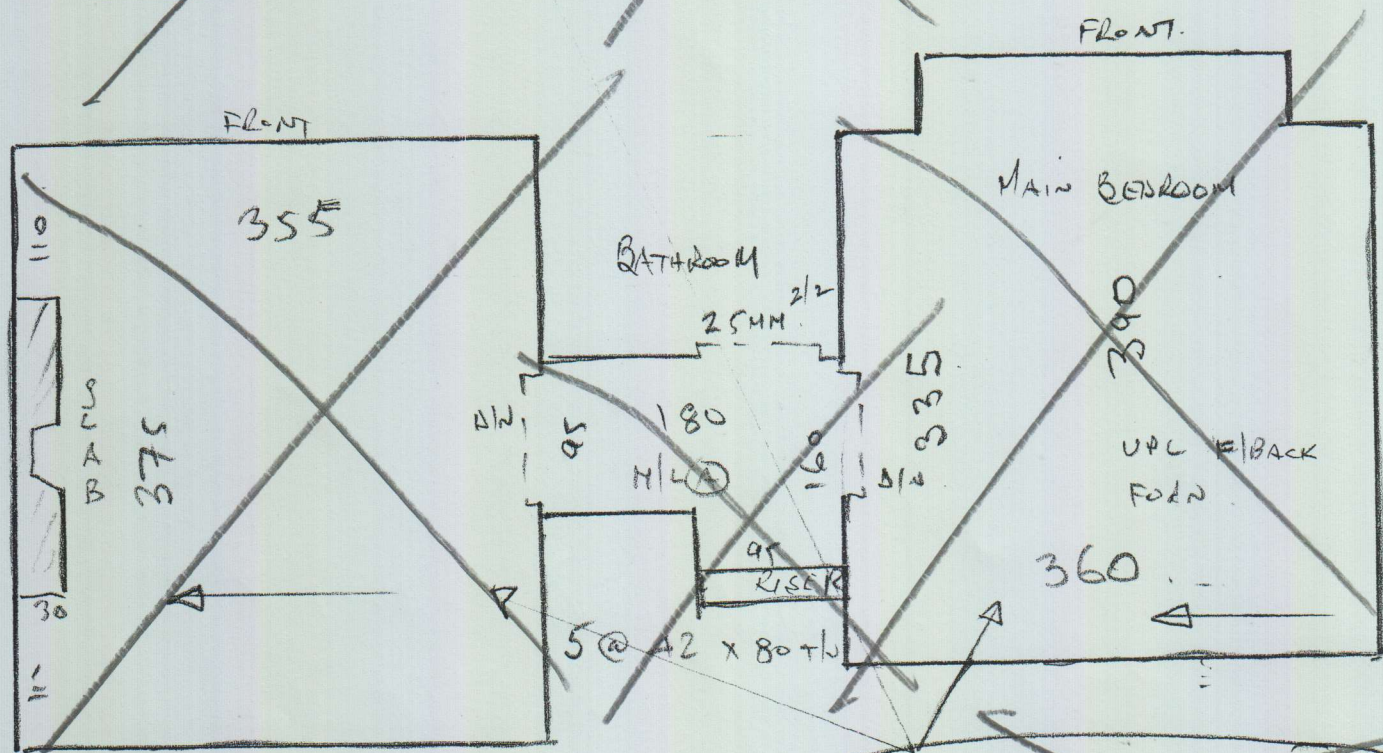

Job No: PL7205
Name: CASSIDY

Address:
Tel: 1 of 2
Sheet: or

MACGOONIA
- 609/26

150 x 400

= 6m²

* LEAVE SPARE CARPET ON
SITE FOR CUSTOMERS USE

P27205
 CASSIDY

2 of 2

~~3 BEDS: OHIO CORD 1627/24~~

S/L: MACESANIA 609/26.
 (STAIRS FULL WIDTH)

THIS LANDING ONLY
Door Has Moved!

FAXED 27 JUN 2012

FAXED 28 JUN 20

OHIO CORD
 1627/25

~~9 @ 42 x 75 TL
 B/N 45 x 95 (65 TO CURVE)~~