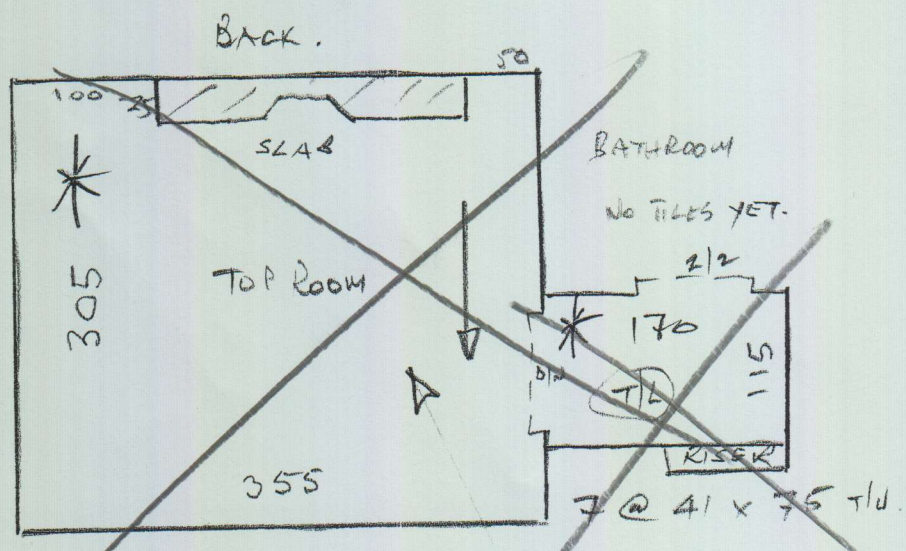

Job No: PL7205
Name: CASSIDY

Address:
Tel: 1 of 2
Sheet: or

MACGOONIA
- 609/26

150 x 400

= 6m²

* LEAVE SPARE CARPET ON
SITE FOR CUSTOMERS USE

P27205
 CASSIDY

2 of 2

~~3 BEDS: OHIO CORD 1627/24~~

S/L: MACESANIA 609/26.
 (STAIRS FULL WIDTH)

THIS LANDING ONLY
Door Has Moved!

FAXED 27 JUN 2012

FAXED 28 JUN 20

OHIO CORD
 1627/25

~~9 @ 42 x 75 TL
 B/N 45 x 95 (65 TO CURVE)~~