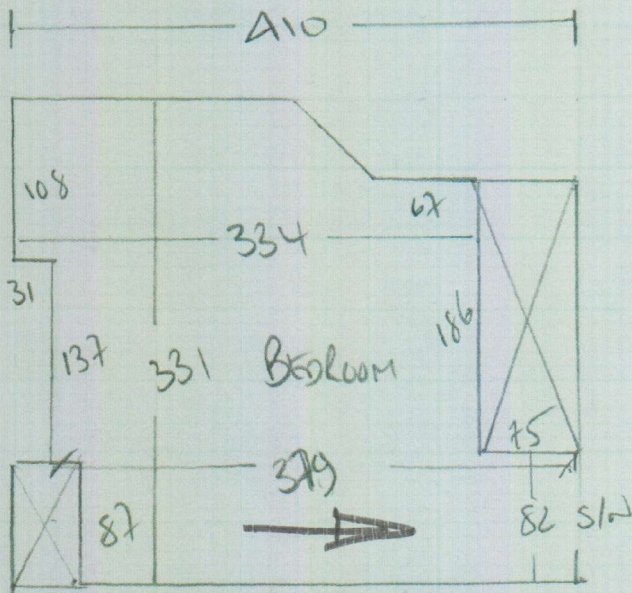

P27207  
BALMOR  
109 LOWELL RD  
SW13 8AD

1 of 1

STAINDFREE TWIST 'STOCK'

~~200 CARPET~~

~~STAINDFREE TWIST~~  
STA-006

420 x 400

1680m<sup>2</sup>

\* UPLIFT EXISTING CARPET &  
UNDERLAY - LEAVE OUTSIDE  
PROPERTY FOR DISPOSAL BY OTHERS