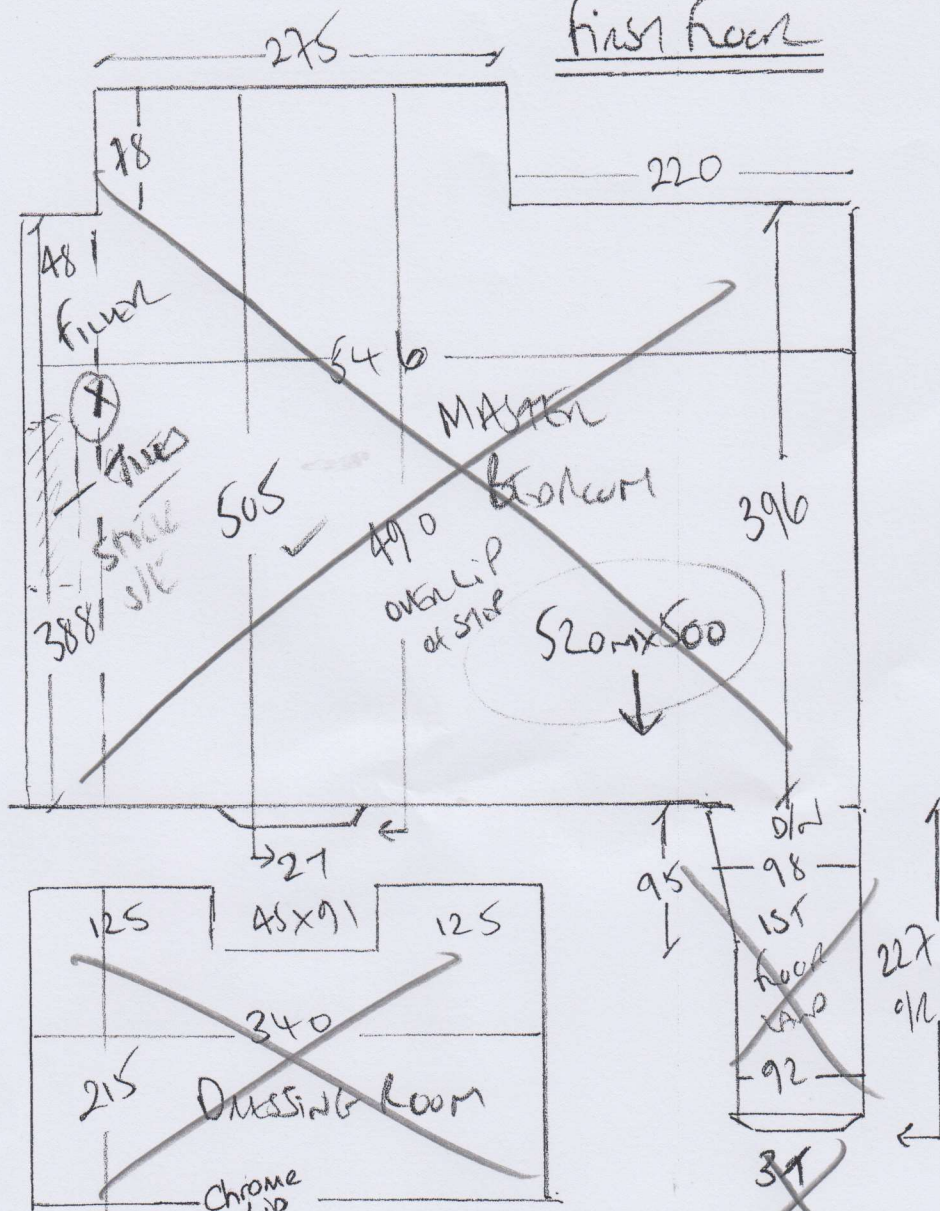

P27208
SHAW
1 RUSSOMERAD
SWIS IAD

1 of 2

Cut
runner 2
70cm

SCOTCH TWIST 50
- 5105037
610 x 500

To Be Shaped
on site

* STORE AT
WAREHOUSE
OFFICE
AWAITING
CROWN SELECTION
FOR BINDING
TAPE.

First floor

P27208
SHAW
1 RUSSELL ROAD
SWISS IAD

2 of 2

- * Rise of Bottom step to be painted
- 1st flight
To Wood Runner
- w 60 x 110
 - w 68 x 90
 - w 68 x 90
 - 127
 - 45 x 94
 - Riser 15 x 90