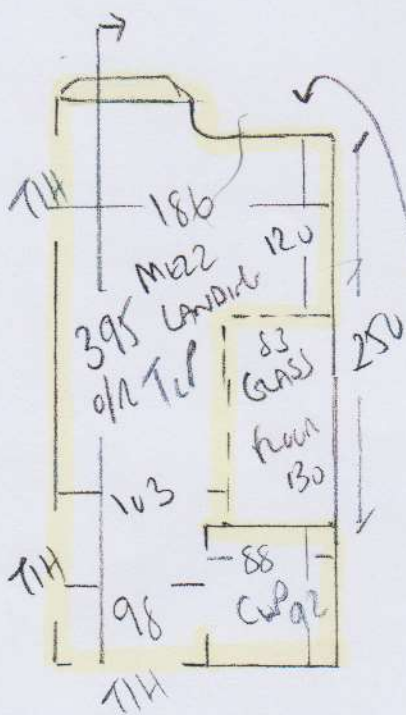

Phase 2 - 2012

P27210  
HAM  
12 BARONSMED ROAD  
SW13 9RL

1 of 3

CHASSER

Colin Woodcock

1350

1350 x 500

6750 m<sup>2</sup>

MARK up & store  
2 WITH for Phase 3  
on 9/1/17

\*  
Blade  
46 x 98 (3)  
81  
45 x 82

P27210  
HATT  
12 BANANAS  
SW 39RL

SHAPE ON SITE  
SEE PHOTOS

CAP ONLY?

60cm  
Runner  
TAPED  
SW 65 x 110  
BN 246 x 93  
107  
46 x 83  
RISER  
20 x 79

P27210  
 HATT  
 12 BALCONSMEND (LOS)  
 SW13 9RR

3 of 3

2T  
 45 x 97  
 w1 75 x 107  
 w2 80 x 135  
 w3/w 70 x 95  
 FIT CAP/TREAD ONLY  
 AS RIDER IS PRINTED.

Phase 3  
 9/1/17

UPPER SIMPLY NAMED RIBS ONLY  
 ON CLASS 9 CONCRETE (GOOD CONDITION)  
 FURNITURE (FE20)