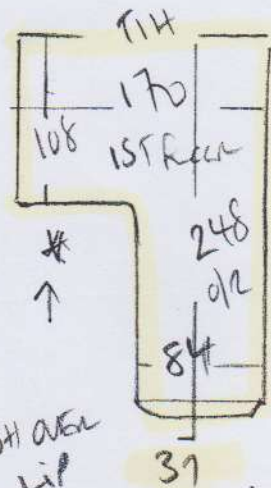

Phase 2 - 2012

P27210  
HAM  
12 BARONSMED ROAD  
SW13 9RL

1 of 3

CHASSER

Colin Woodcock

1350

1350 x 500

6750 m<sup>2</sup>

MARK up & store  
2 WITH for Phase 3  
on 9/1/17

\*  
Blade  
46 x 98 (3)  
81  
45 x 82

P27210  
HATT  
12 BANANAS  
SW 39RL

SHAPE ON SITE  
SEE PHOTOS

CAP ONLY?

60cm  
Runner  
TAPED  
SW 65 x 110  
BN 246 x 93  
107  
46 x 83  
RISER  
20 x 79