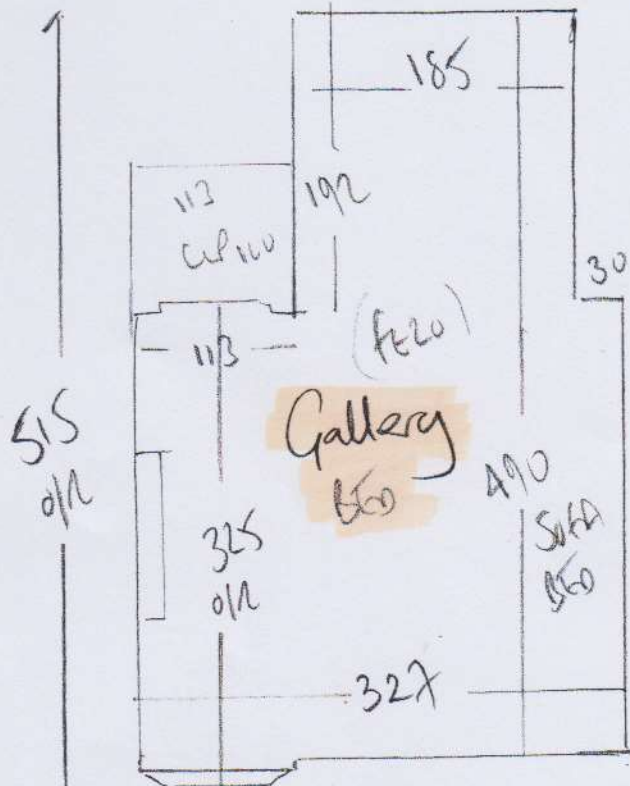

Phase 2 - 2012

P27210  
HAM  
12 BARONSMED ROAD  
SW13 9RL

1 of 3

CHASSER

Colin Woodcock

1350

1350 x 500

6750 m<sup>2</sup>

MARK up & store  
2 WITH for Phase 3  
on 9/1/17

\*  
Blade  
46 x 98 (3)  
81  
45 x 82

P27210  
HATT  
12 BANANAS  
SW 39RL

SHAPE ON SITE  
SEE PHOTOS

CAP ONLY?

60cm  
Runner  
TAPED  
SW 65 x 110  
BN 246 x 93  
107  
46 x 83  
RISER  
20 x 79

P27210  
 HATT  
 12 BALCONSMEND (LOS)  
 SW13 9RR

3 of 3

2T  
 45 x 97  
 w1 75 x 107  
 w2 80 x 135  
 w3/w 70 x 95  
 FIT CAP/TREAD ONLY  
 AS RIDER IS PRINTED.

Phase 3  
 9/1/17

UPPER SIMPLY NAMED RIBS ONLY  
 ON CLASS 9 CONCRETE (GOOD CONDITION)  
 FURNITURE (FE20)