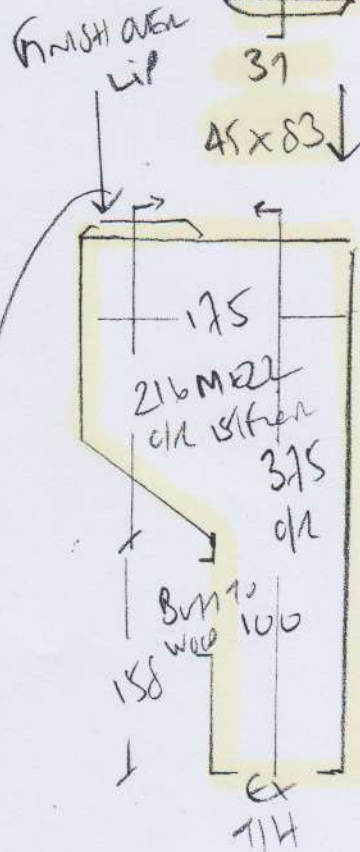

Phase 2 - 2012

P27210  
HAM  
12 BARONSMED ROAD  
SW13 9RL

1 of 3

CHASSER

Colin Woodcock

1350

1350 x 500

6750 m<sup>2</sup>

MARK up & store  
2 WITH for Phase 3  
on 9/1/17

\*  
Blade  
46 x 98 (3)  
81  
45 x 82

P27210  
HATT  
12 BANANAS  
SW 39RL

SHAPE ON SITE  
SEE PHOTOS

CAP ONLY?

60cm  
Runner  
TAPED  
SW 65 x 110  
BN 246 x 93  
107  
46 x 83  
RISER  
20 x 79

P27210  
 HATT  
 12 BALCONSMEND (LOS)  
 SW13 9RR

3 of 3

2T  
 45 x 97  
 w1 75 x 107  
 w2 80 x 135  
 w3/w 70 x 95  
 FIT CAP/TREAD ONLY  
 AS RIDER IS PRINTED.

Phase 3  
 9/1/17

UPPER SIMPLY NAMED RIBS ONLY  
 ON CLASS 9 CONCRETE (GOOD CONDITION)  
 FURNITURE (FE20)