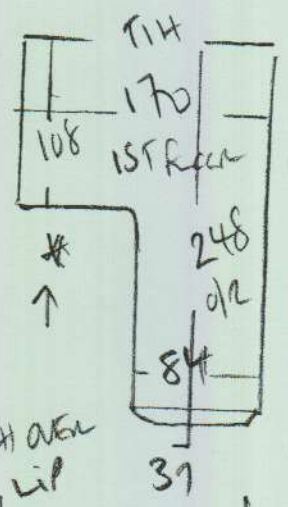

P27210
 HAM
 12 BALCONIES ROAD
 SW13 9RL

1 of 3

CHASEA
Colin Woodcut

1350

1350 x 500

6750 m²

9/12
 Cut Runner & Shape
 2 bottom steps
 on site

MARK up Rest of
 Cut plan & store
 @ W11 for Next
 phase

P22210
 HATT
 12 BALCONSMEND (LOX)
 SW13 9RL

2 of 3

27
 45 x 97
 w¹ 75 x 107
 w² 80 x 135
 w/ln 70 x 95
 FIT CAR/1000 cm
 AS RIDER IS LIMITED.

UPPER SIMPLY NAMED LIBRARY
 ON CLASS 9 CUMULUS (GOOD CONDITION)
 FURNITURE (FE20)

*
Blade
46 x 98 (3)
81
45 x 82

A7 x 84
Blw
A7 x 110

P27210
HA77
12 BARON...
Swi 39RL

3 of 3

FINISH OVER
Lip

45 x 83

SHAPE ON SITE
SEE PHOTO'S
CAP ONLY?
Swi 65 x 110
Bw 246 x 93
10T
46 x 83
Riser
20 x 79

60cm
Runner
TAPED