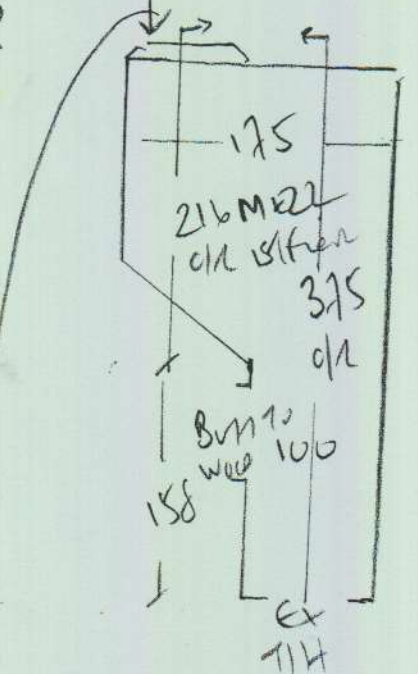

P27210
 HAM
 12 BALCONIES ROAD
 SW13 9RL

1 of 3

CHASEA
Colin Woodcut

1350

1350 x 500

6750 m²

9/12
 Cut Runner & Shape
 2 bottom steps
 on site

MARK up Rest of
 Cut plan & store
 @ W11 for Next
 phase

*
Blade
46 x 98 (3)
81
45 x 82

A7 x 84
Blw
A7 x 110

P27210
HA77
12 BARON...
Swi 39RL

3 of 3

FINISH OVER
Lip

45 x 83

SHAPE ON SITE
SEE PHOTO'S
CAP ONLY?
Swi 65 x 110
Bw 246 x 93
10T
46 x 83
Riser
20 x 79

60cm
Runner
TAPED

P27210
Hatt

Issue 1

Finish of taped stair runner needs to be finalised prior to ~~ordering~~ *Fitting*

Issue 2

60cm taped runner to 1sf flight of stairs will require templating on site for bottom bullnose steps and will also be finished at an angle to the straight stairs. Finish to be discussed & confirmed prior to sending to workshop for taping