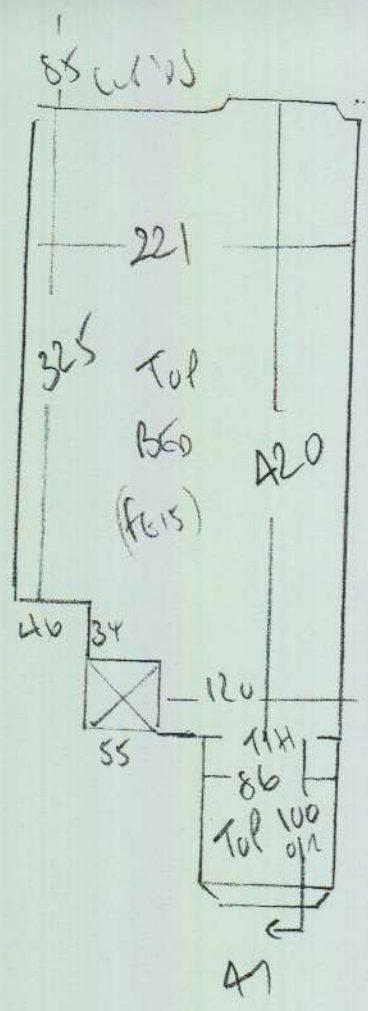

P27210
 HAM
 12 BALCONIES ROAD
 SW13 9RL

1 of 3

CHASEA
Colin Woodcut

1350

1350 x 500

6750 m²

9/12
 Cut Runner & Shape
 2 bottom steps
 on site

MARK up Rest of
 Cut plan & store
 @ W11 for Next
 phase

P22210
 HATT
 12 BALCONSMEND (LOX)
 SW13 9RL

2 of 3

27
 45 x 97
 w¹ 75 x 107
 w² 80 x 135
 w/ln 70 x 95
 FIT CAR/1000 cm
 AS RIDER IS LIMITED.

UPPER SIMPLY NAMED LIBRARY
 ON CLASS 9 CUMULUS (GOOD CONDITION)
 FURNITURE (FE20)

*
Blade
46 x 98 (3)
81
45 x 82

A7 x 84
Blw
A7 x 110

P27210
HA77
12 BARON...
Swi 39RL

3 of 3

FINISH OVER
Lip

45 x 83

SHAPE ON SITE
SEE PHOTO'S
CAP ONLY?
Swi 65 x 110
Bw 246 x 93
10T
46 x 83
Riser
20 x 79

60cm
Runner
TAPED