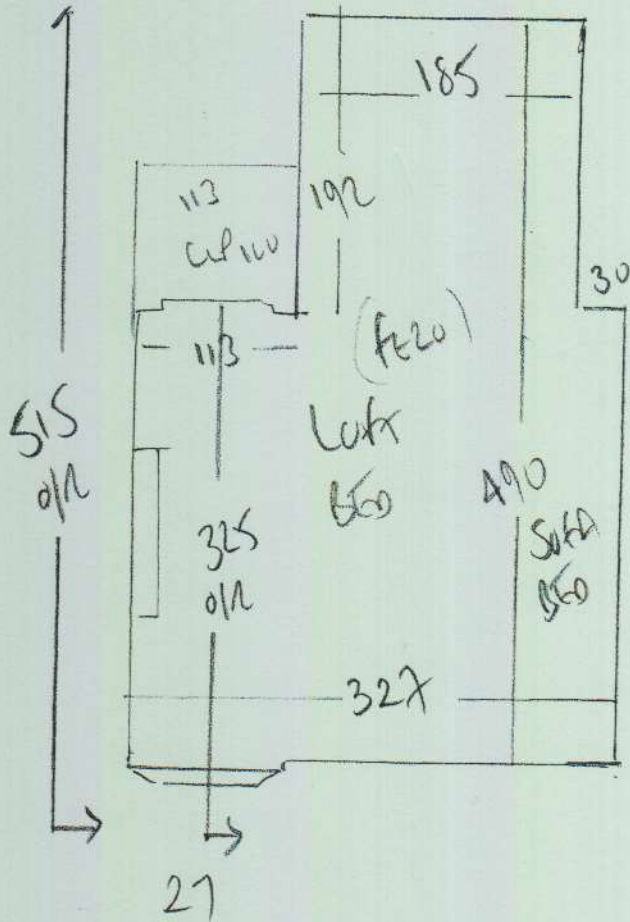

P27210
 HAM
 12 BALCONIES ROAD
 SW13 9RL

1 of 3

CHASEA
Colin Woodcut

1350

1350 x 500

6750 m²

9/12
 Cut Runner & Shape
 2 bottom steps
 on site

MARK up Rest of
 Cut plan & store
 @ W11 for Next
 phase

P22210
 HATT
 12 BALCONSMEND (LOX)
 SW13 9RL

2 of 3

27
 45 x 97
 w¹ 75 x 107
 w² 80 x 135
 w/ln 70 x 95
 FIT CAR/1000 cm
 AS RIDER IS LIMITED.

UPPER SIMPLY NAMED LIBRARY
 ON CLASS 9 CUMULUS (GOOD CONDITION)
 FURNITURE (FE20)

*
Blade
46 x 98 (3)
81
45 x 82

A7 x 84
Blw
A7 x 110

P27210
HA77
12 BARON...
Swi 39RL

3 of 3

FINISH OVER
Lip

45 x 83

SHAPE ON SITE
SEE PHOTO'S
CAP ONLY?
Swi 65 x 110
Bw 246 x 93
10T
46 x 83
Riser
20 x 79

60cm
Runner
TAPED

P27210
Hatt

Issue 1

Finish of taped stair runner needs to be finalised prior to ~~ordering~~ *Fitting*

Issue 2

60cm taped runner to 1sf flight of stairs will require templating on site for bottom bullnose steps and will also be finished at an angle to the straight stairs. Finish to be discussed & confirmed prior to sending to workshop for taping