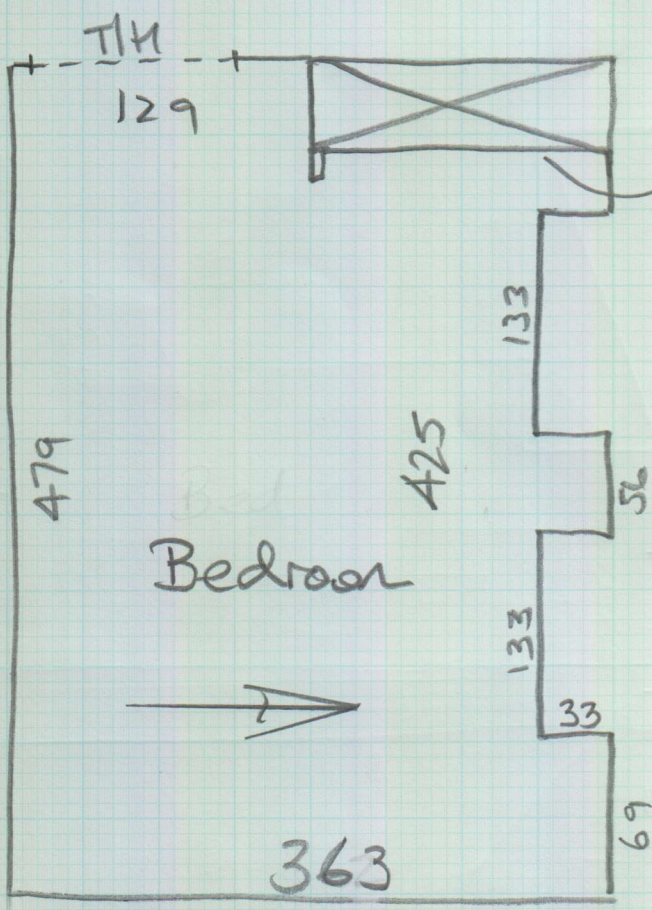

Job No: P27211  
Name: 18 Marylebone New LTD  
Address: 24 Weymouth ST  
Flat 2 - 15th floor  
Tel:  
Sheet: of:

Hall

Silk Touch  
Col. SLK-335

= 375 x 500  
= 18.75M<sup>2</sup>

Empty Room  
Re-use ex u/lay # sle