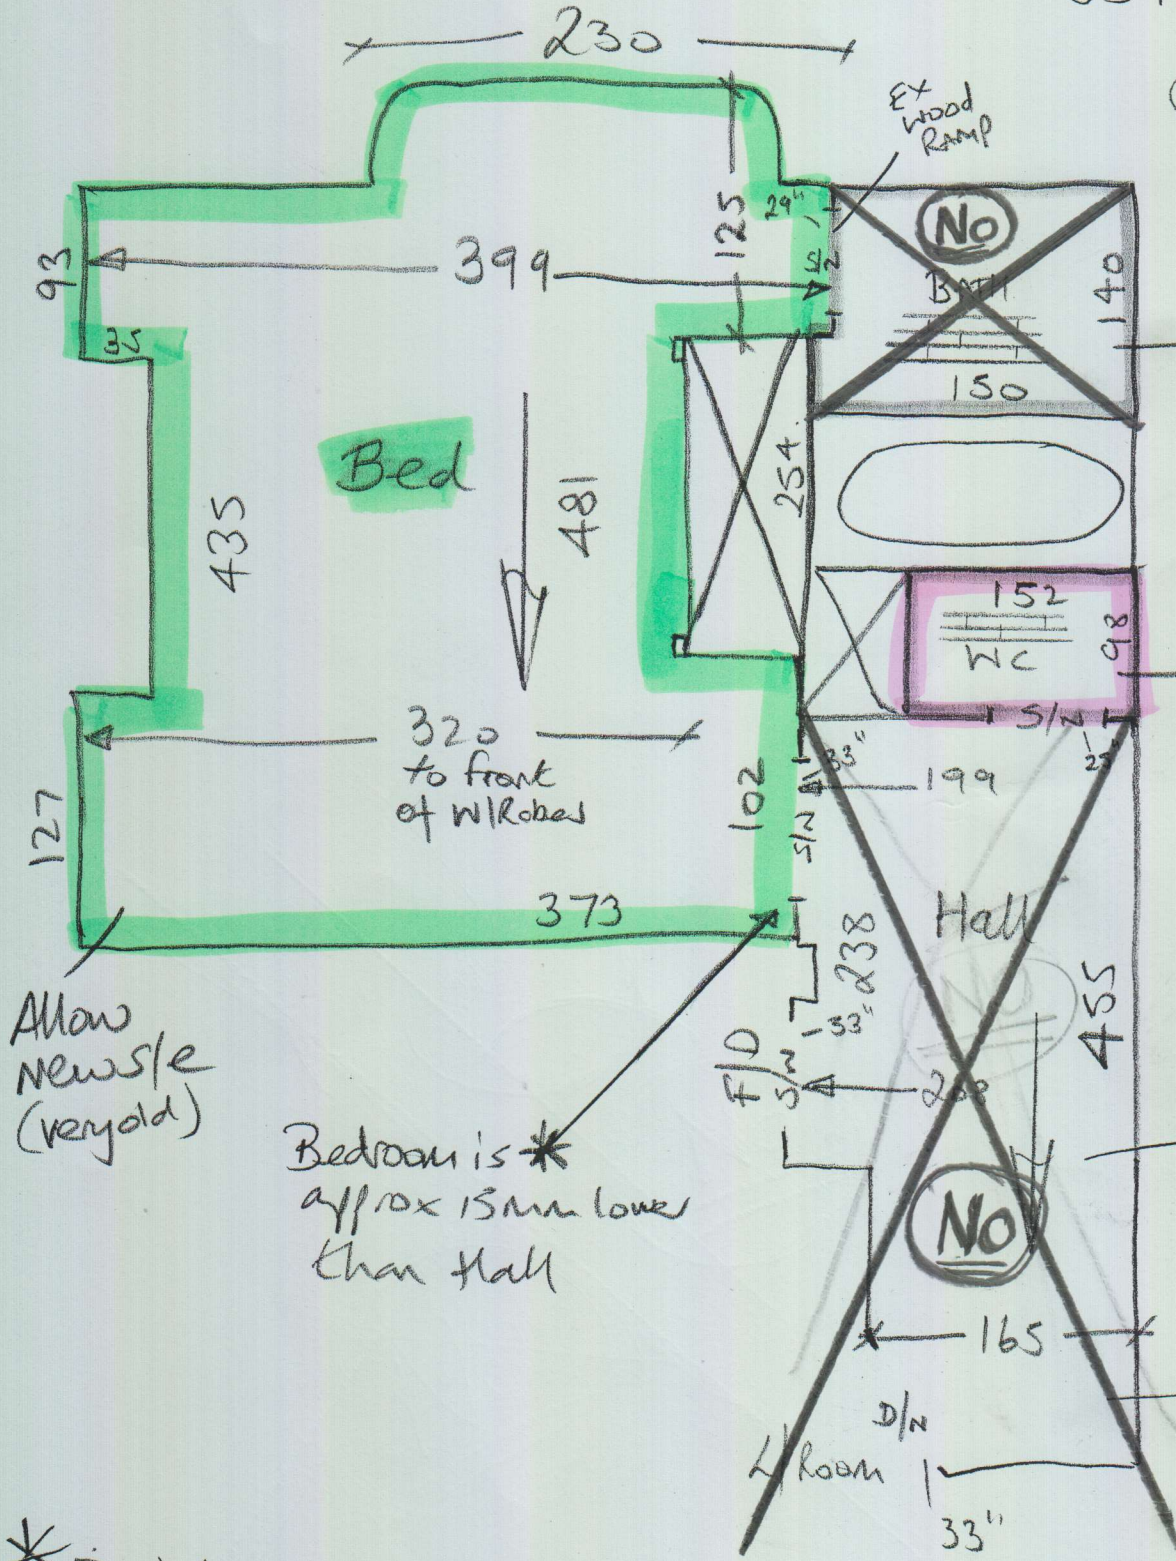

P27212
Howard de Walden

1 of 3

Silk Touch

Col. SLK 329

495 x 400

= 19.8m²

Designatex

Chalk White OAK 2141

= 220 x 400

= 8.80m²

RETURN UNUSED PIECE TO W/H
FOR USE AS A LATER ORDER.

P27212
 Howard de Walden
 Flat 5
 53 Harley St

2 of 3

P27212
 Howard de Walden
 Flat 5 (2nd floor)
 53 Harley St.

30/3

Lay over
 Ex Vinyl tiles.
 Apply white mastic
 Where possible

Lay over Existing
 Rubber flooring
 Apply white
 mastic.

~~CARPET~~ laid
~~over~~ Engineers
 wood floor

~~ex ste~~

Bedroom is *
 approx 15mm lower
 than Hall

Allow
 news/e
 (very old)

* Dirty 'moth eater' uplift!