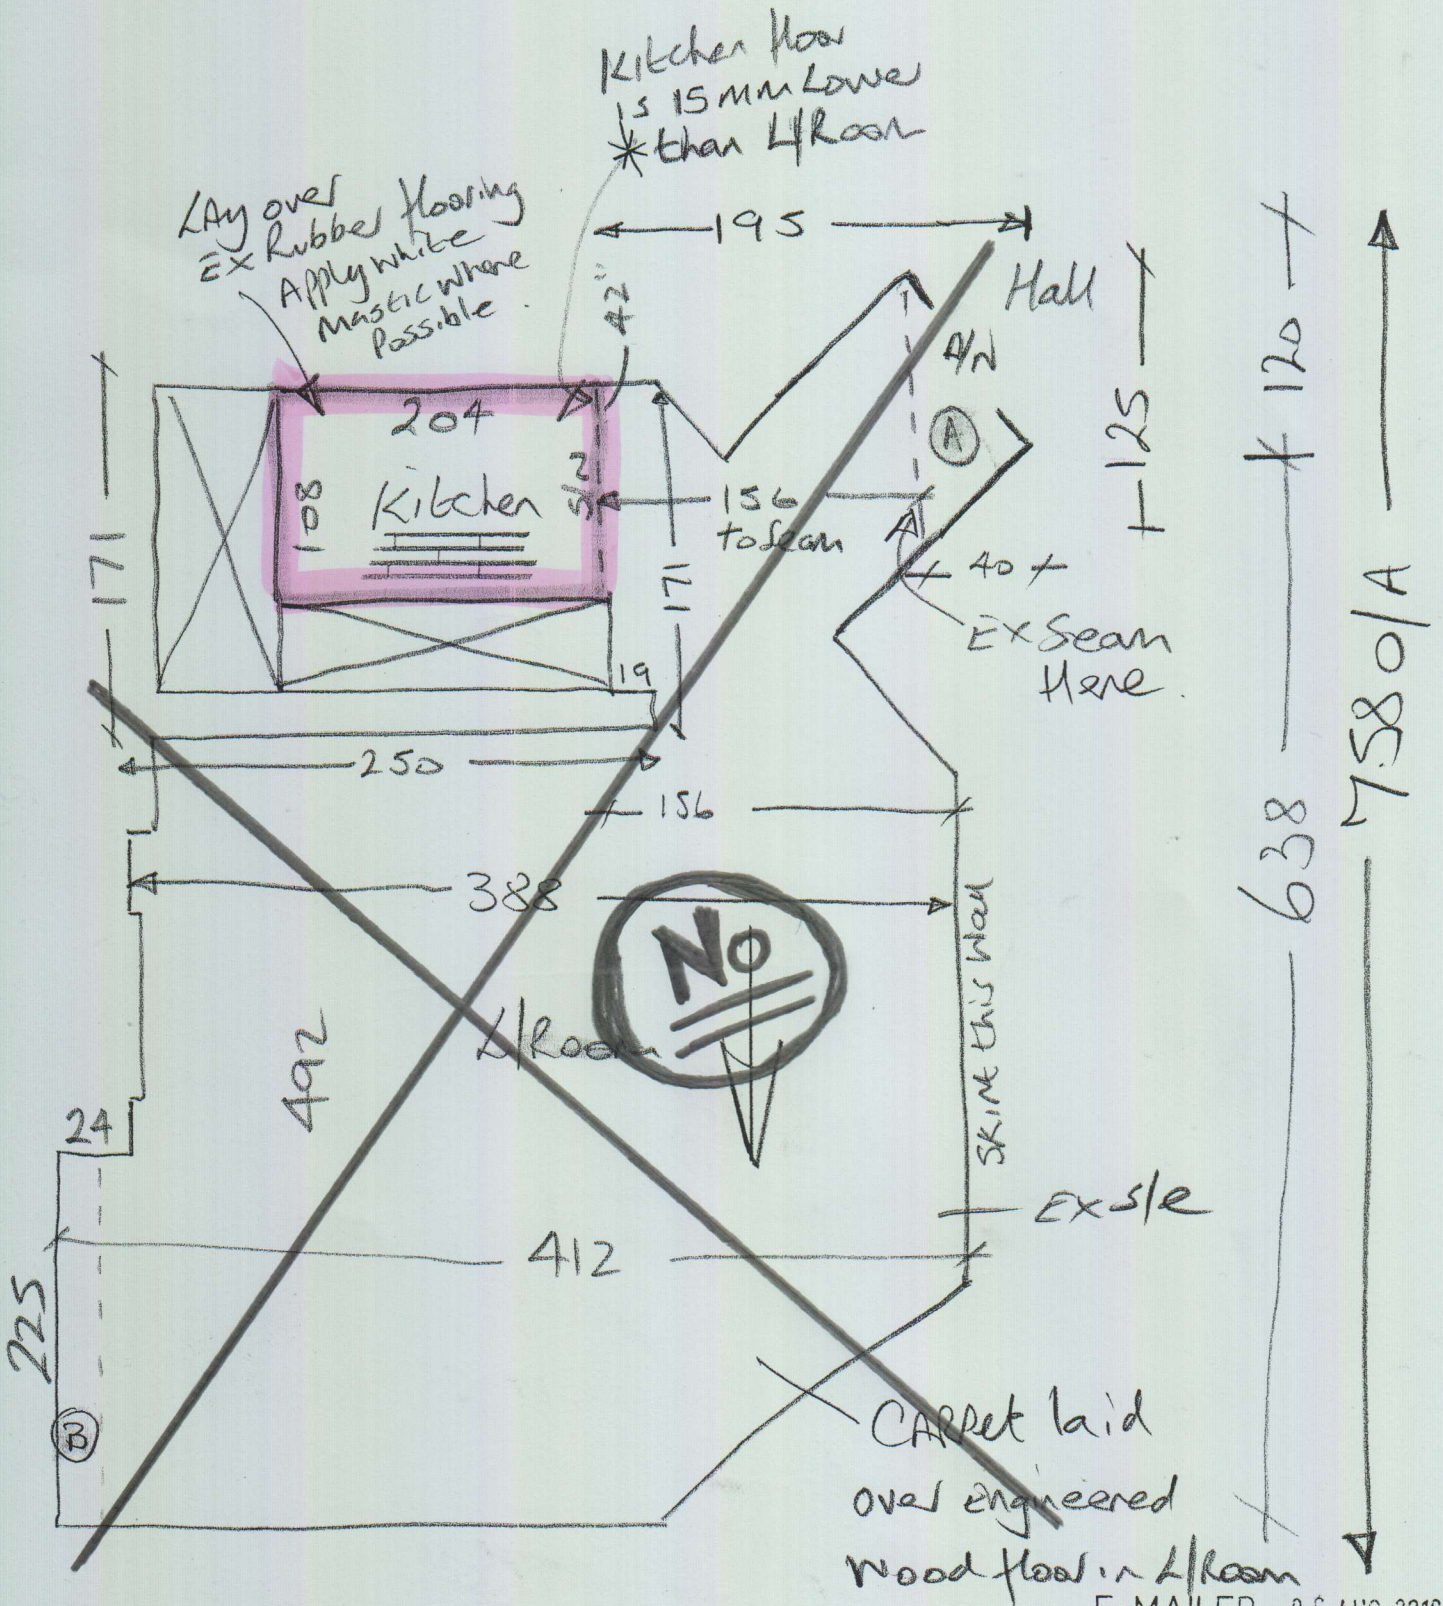

P27212
Howard de Walden

1 of 3

Silk Touch

Col. SLK 329

495 x 400

= 19.8m²

Designatex

Chalk White OAK 2141

= 220 x 400

= 8.80m²

RETURN UNUSED PIECE TO W/H
FOR USE AS A LATER ORDER.

P27212
 Howard de Walden
 Flat 5
 53 Harley St

2 of 3

P27212
 Howard de Walden
 Flat 5 (2nd floor)
 53 Harley St.

30/3

Lay over
 Ex Vinyl tiles.
 Apply white mastic
 Where possible

Lay over Existing
 Rubber flooring
 Apply white
 mastic.

~~CARPET~~ laid
~~over~~ Engineers
 wood floor

~~ex ste~~

Bedroom is *
 approx 15mm lower
 than Hall

Allow
 news/e
 (very old)

* Dirty 'moth eater' uplift!