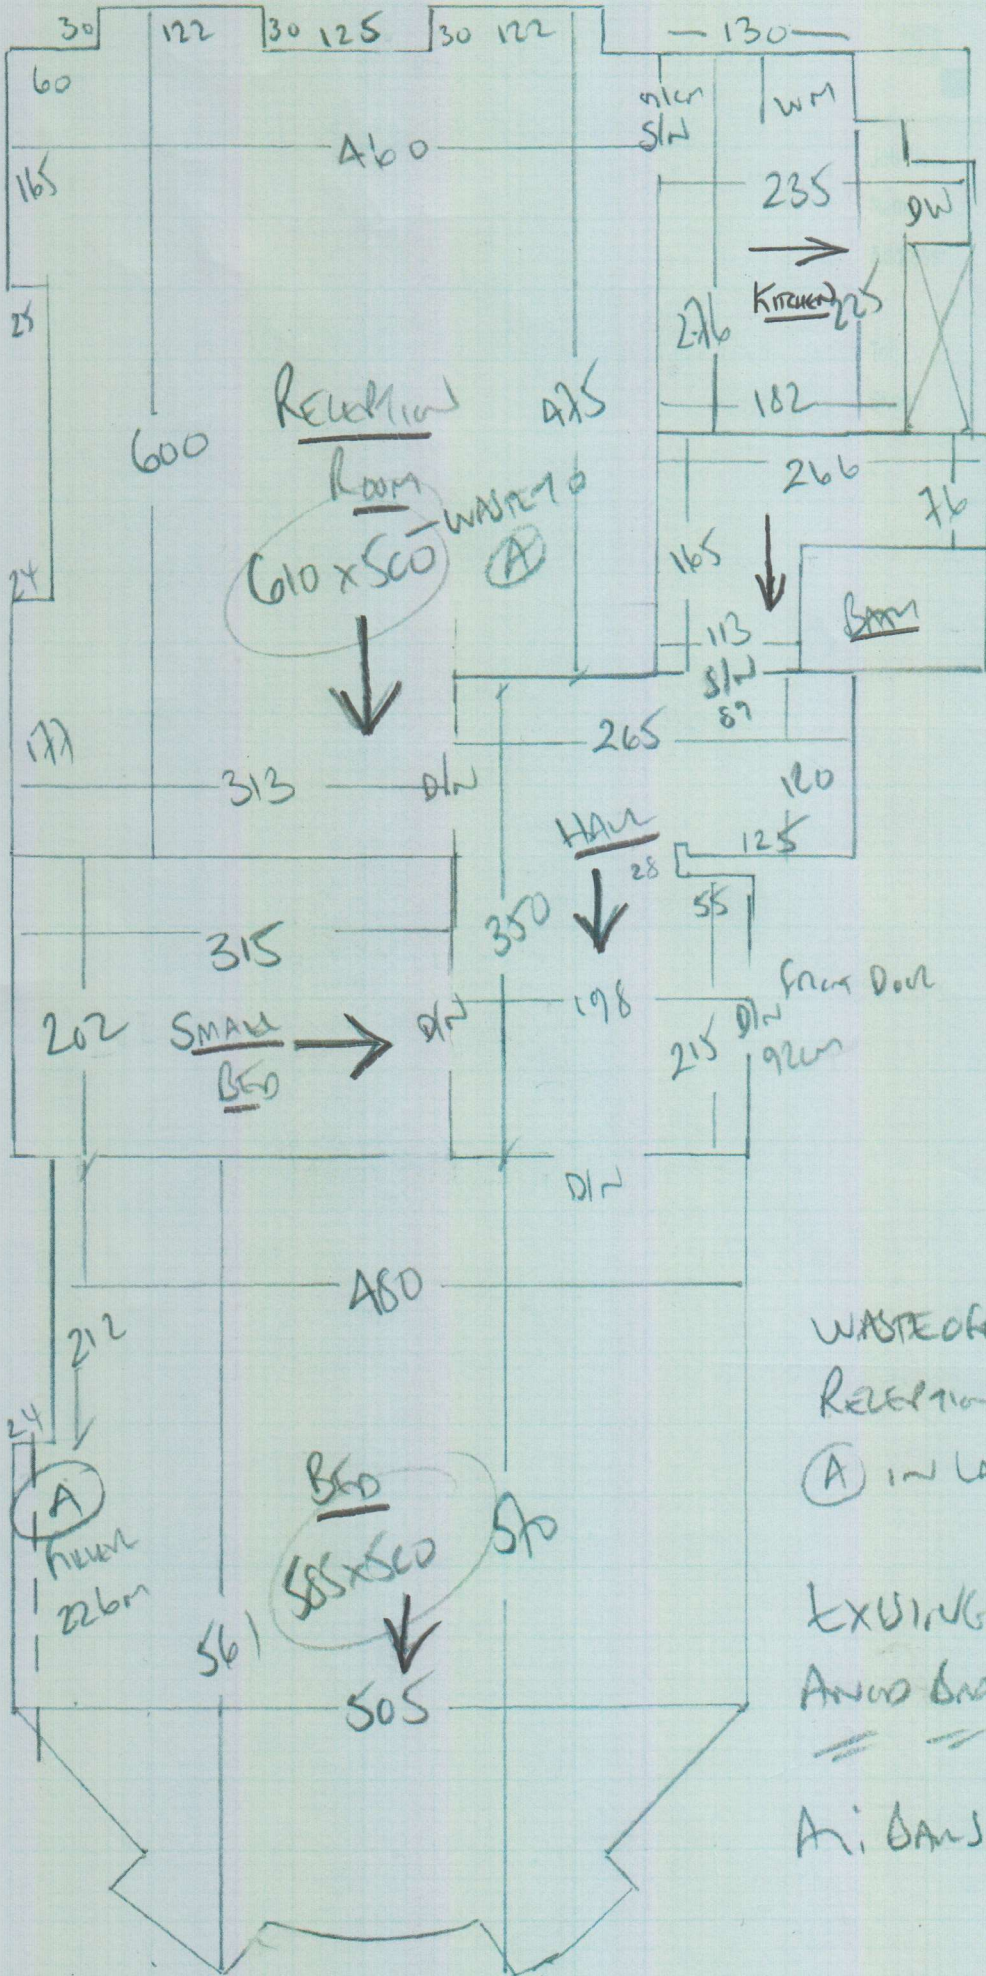

P2715
 HANNO DE WAGEN
 27 DE WAGEN
 HAT D
 WIK BIK
 1 of 2

Silk Tact
Color SILK 329

PLAN 360 x 500
 RECHT 610 x 500
 LANCE 650 585 x 500
1555 x 500

7750m²

Chic Cushion Vinyl
Cotton Agathe

KITCHEN = 2.50 x 3.00m

BATH = 1.80 x 3.00m

4.30 x 3.00m

12.9m²

P27215
 HOWARD
 DE WALDEN
 27 DEVONSHIRE PLACE
 FATS
 WIG 6JF
 (2 of 2)

WASTE OFF SIDE OF
 RECEPTION TO FILL OUT
 (A) IN LARGE BEDROOM

EXISTING DOWNWARD AIR
 ANNOY GRASS