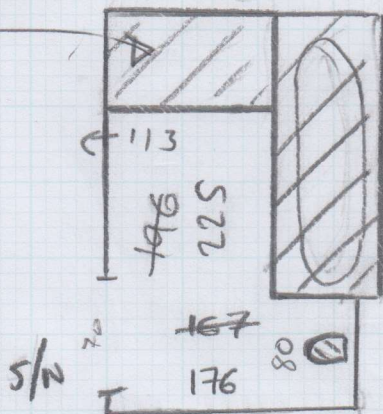

Job No: P2723 2

Name: ARTHUR

Address: 10/1

Tel:

Sheet: of:

ULTIMATE ELEMENTS

CUSHION VINYL

- GALERIE 3007

235 x 200

BATHROOM

Vanity unit now  
changed to a  
wall mounted  
type.

LANDING  
CARPET.

Tile Direction

\* CUSTOMER ADVISED PUTNEY  
THAT MAXIMUM SIZES  
HAVE CHANGED TO  
225cm LONG x 176cm WIDE.

- BUILDER TO UPLIFT & DISPOSE OF  
EXISTING CARPET + LAY NEW  
HARDBOARD TO SUB-FLOOR