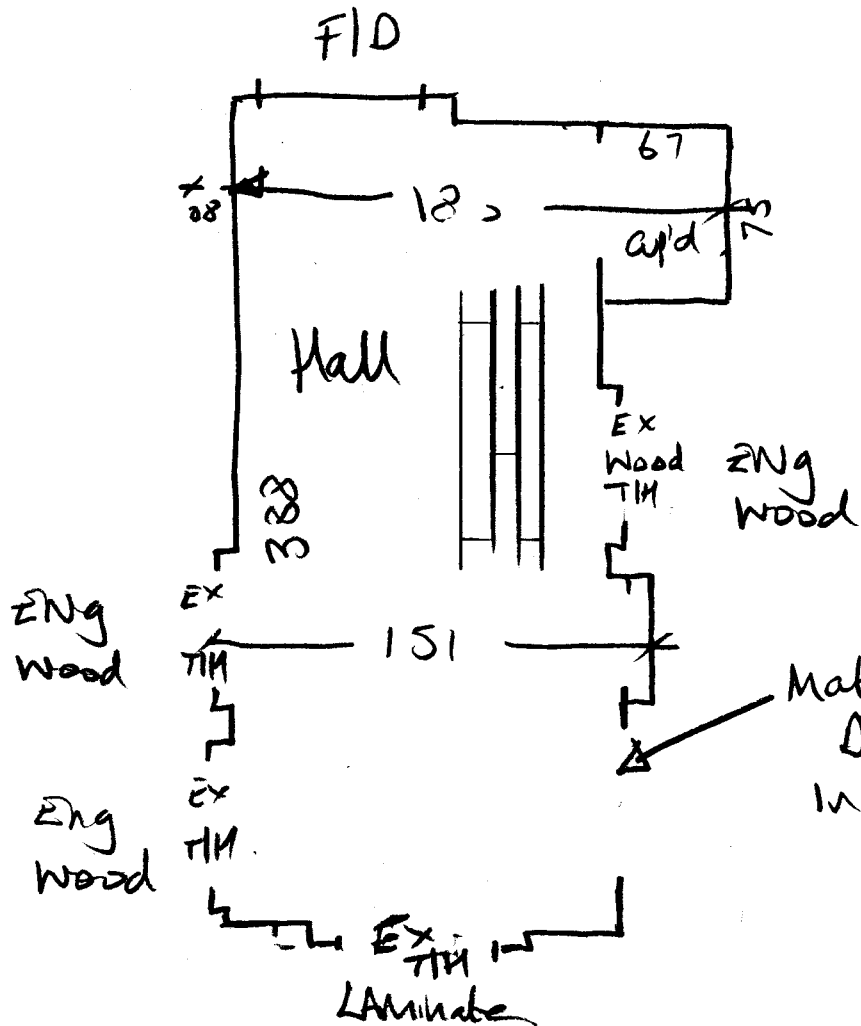

* Pass Keys from Pubney
(Ring Shop to check).

P27234.
Balkel
159 Bartholomew
Close

Da Vinci
Col. RPII American oak
= 2 Boxes

Left ex Da Vinci Tiles.
& Screed with ArditeX NA.

$$\begin{array}{r}
 388 \times 151 = 585 \\
 75 \times 29 = 021 \\
 \hline
 6.06m^2 \\
 +5\% \\
 0.30 \\
 \hline
 6.36m^2
 \end{array}$$

= 2 boxes @ 3.34m² = 6.68m²