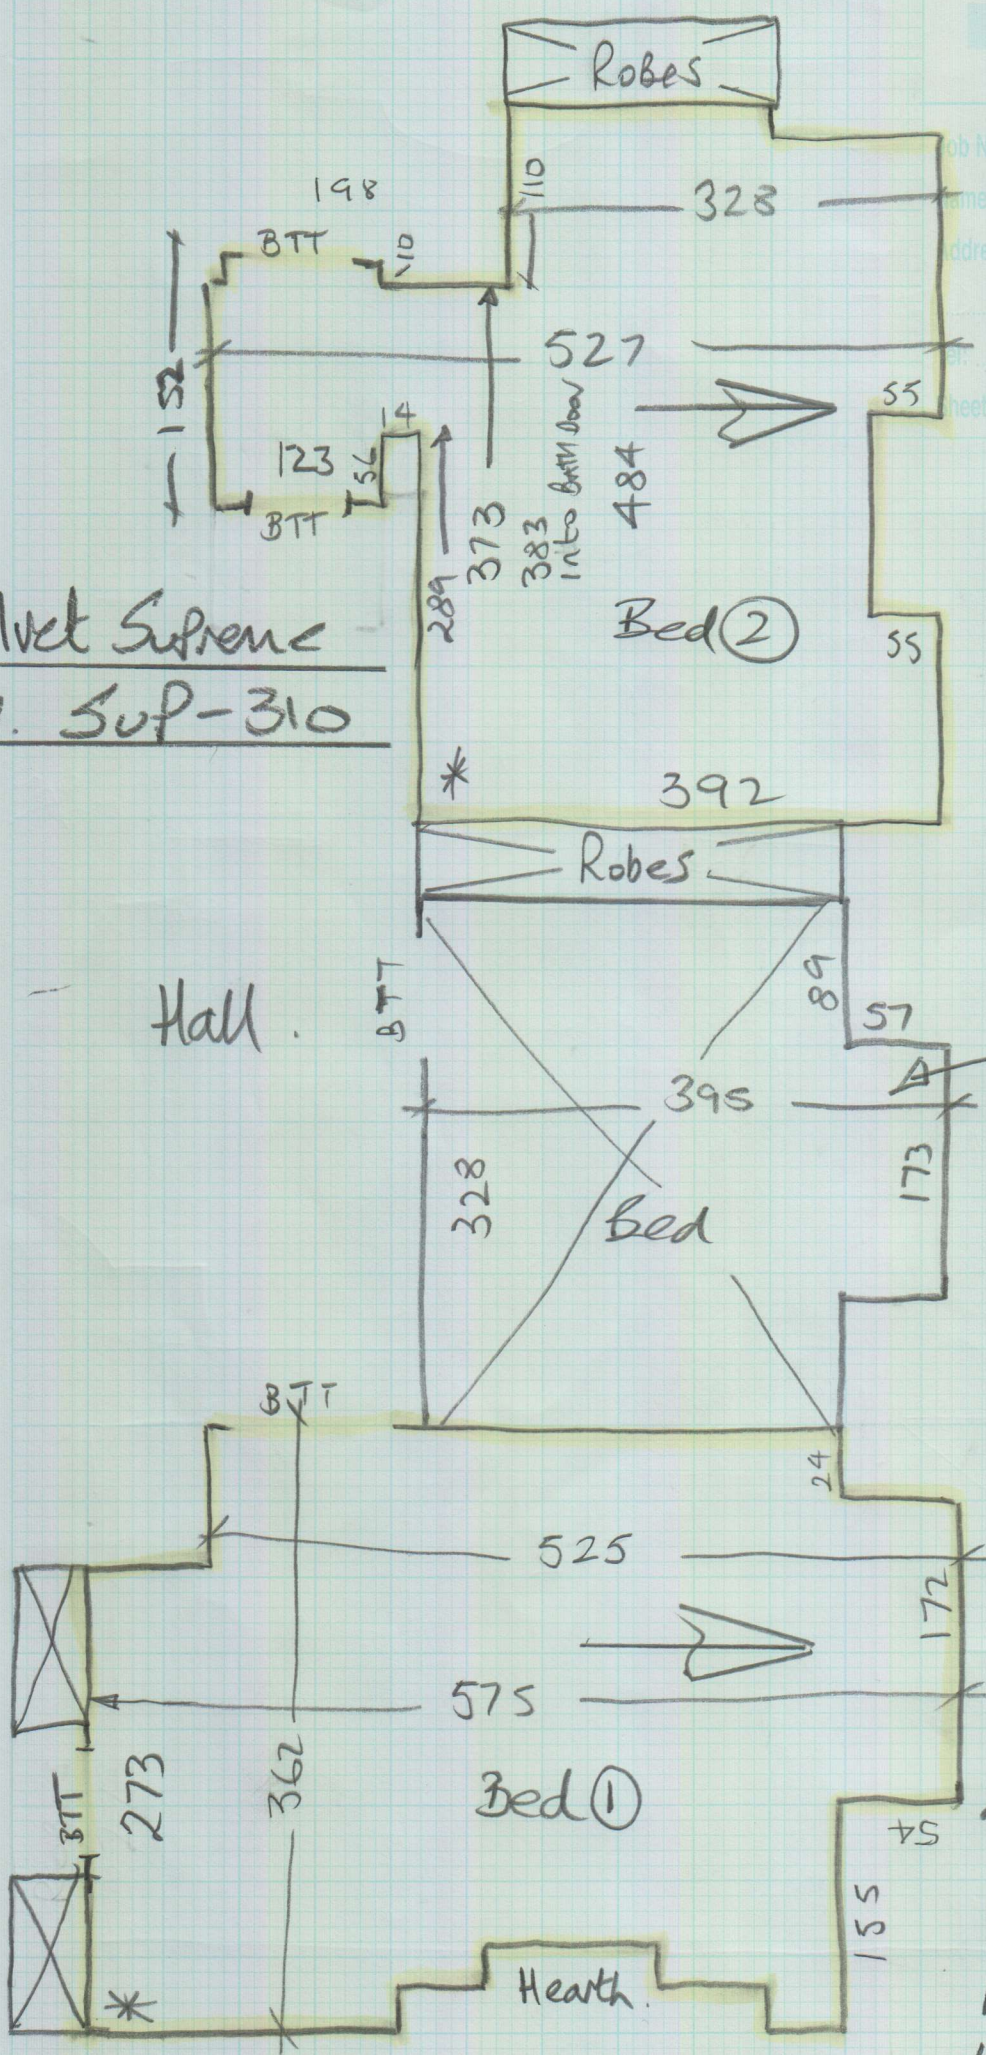

P27238
HOWE

Job No:

Name:

Address:

City:

Sheet:

lot 1

= 540 x 500
= 270m²

Velvet Supreme
Col. SUP-310

not this room

= 590 x 400
= 2360m²

* 5th Floor Flat.
Do NOT put CARPETS
in the lift. MUST
take up the stairs