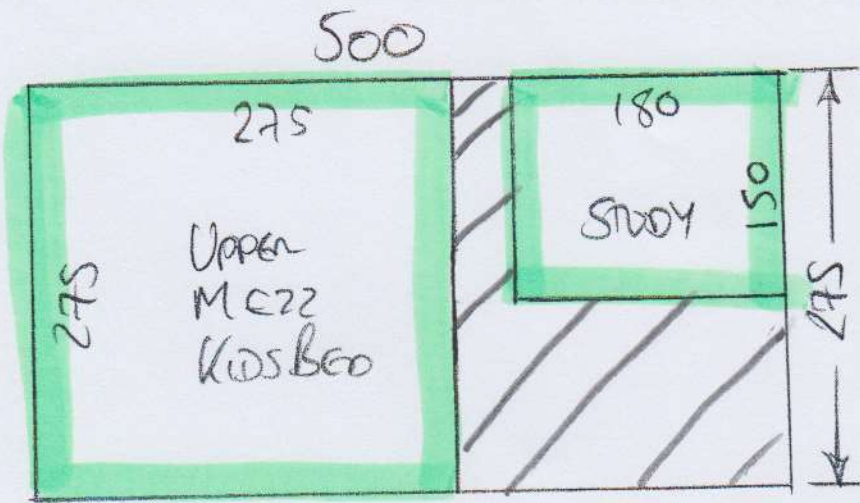

P27239

LOCKE

LOF5

NATURAL LOOP BRICK

- SINGLE.

Carpet = 795 x 500

= 39.75m²

* Must stick gripper to all rooms & landings as up floor heating beneath.

only nail grippers on stairs.

P27239

LOCKE

20F5

EASICARE HEAVYLAND SO

- WITZLEY

CUT PLAN = 275 x 500

TOP KIDS BCO = 310 x 400

= 26.15 m²

P27239
LOCKE

30FS

NATURAL LOOP CABLE

- SHINGLE

755 x 400

= 30.2m²

* LANDINGS ONLY

ON THIS VISIT

FIT STAIR RUNNERS @

LATER DATE.

WINDOW SEAT TO BE FITTED

P27239

LOCKE

Sofa

SMALL UNDERSTAIRS COP'S?