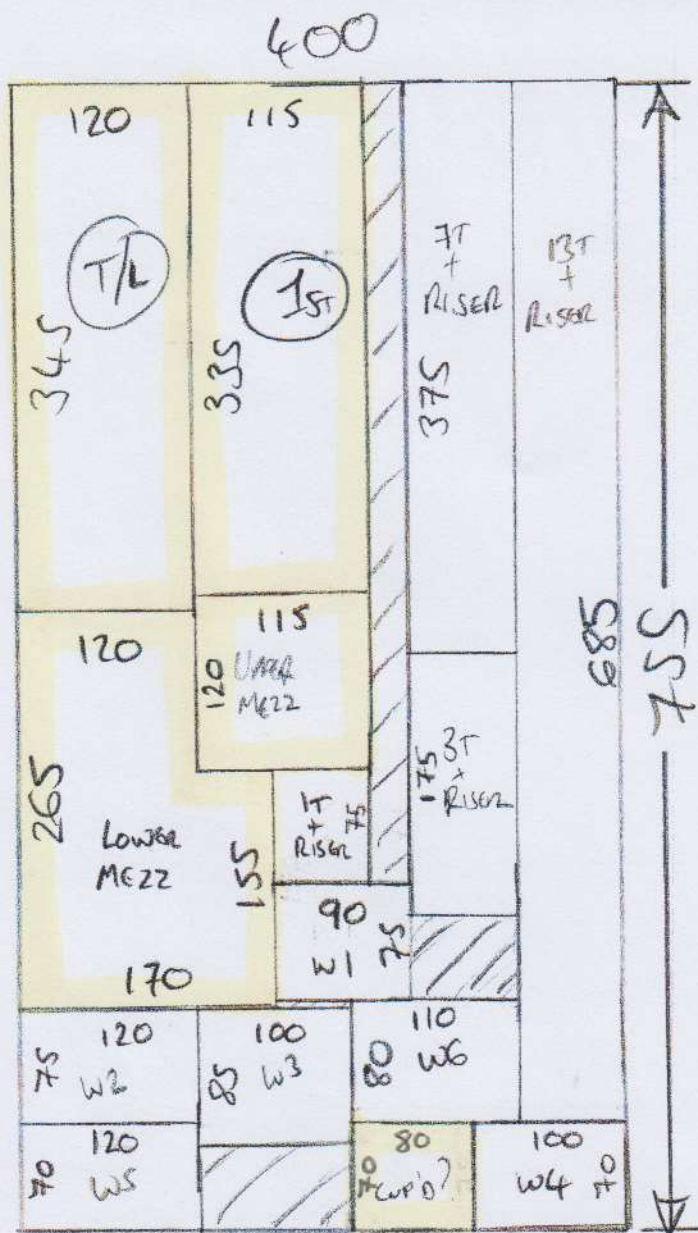

P27239

LOCKE

LOF5

NATURAL LOOP BRICK

- SINGLE.

Carpet = 795 x 500

= 39.75m²

* Must stick gripper to all rooms & landings as up floor heating beneath.

only nail grippers on stairs.

P27239

LOCKE

20F5

EASICARE HEAVYLAND SO

- WITZLEY

CUT PLAN = 275 x 500

TOP KIDS BCO = 310 x 400

= 26.15 m²

P27239
LOCKE

30FS

NATURAL LOOP CABLE

- SHINGLE

755 x 400

= 30.2m²

* LANDINGS ONLY