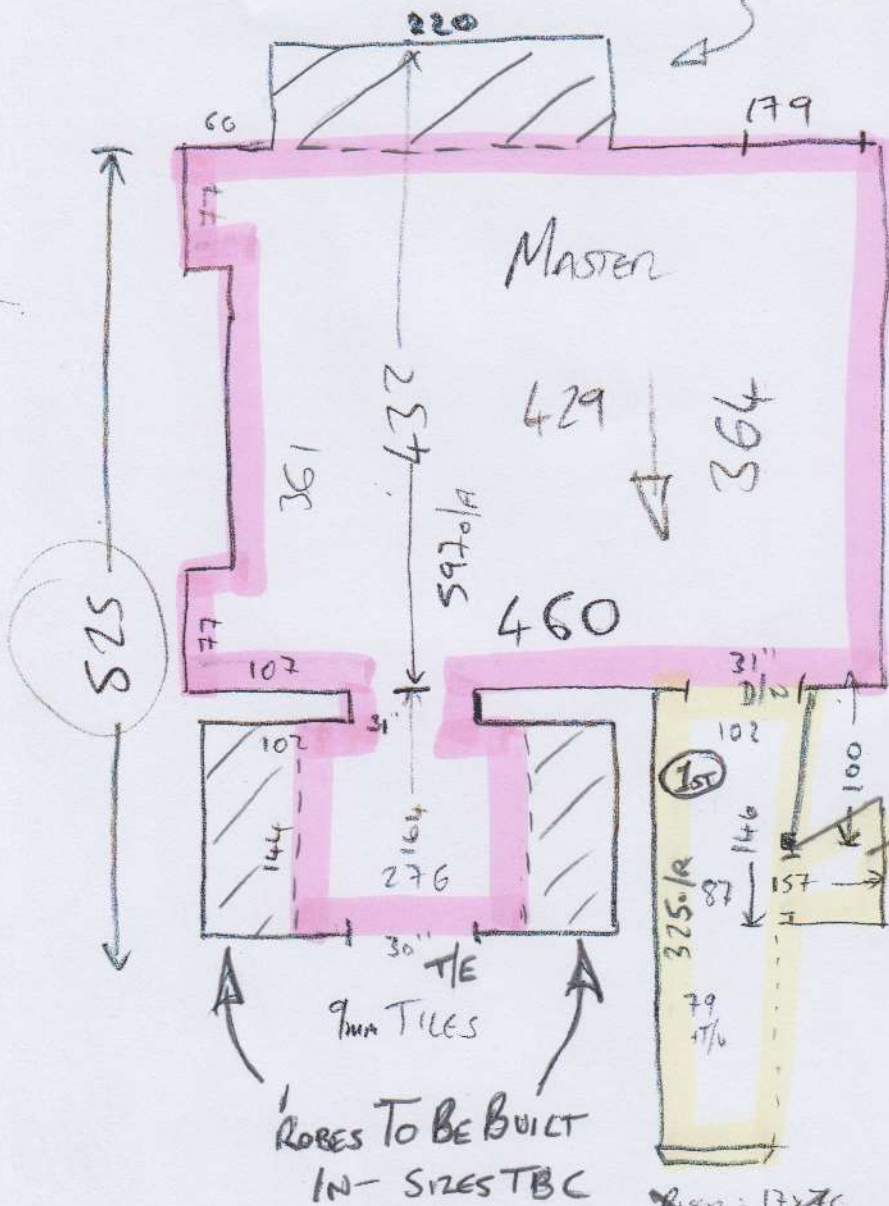

P27239

LOCKE

LOF5

NATURAL LOOP BRICK

- SINGLE.

Carpet = 795 x 500

= 39.75m²

* Must stick gripper to all rooms & landings as up floor heating beneath.

only nail grippers on stairs.

P27239

LOCKE

20F5

EASICARE HEAVYLAND SO

- WITZLEY

CUT PLAN = 275 x 500

TOP KIDS BCO = 310 x 400

= 26.15 m²

P27239
LOCKE

30FS

NATURAL LOOP CABLE

- SHINGLE

755 x 400

= 30.2m²

* LANDINGS ONLY

ON THIS VISIT

FIT STAIR RUNNERS @

LATER DATE.

WINDOW SEAT TO BE FITTED

P27239

LOCKE

Sofa

SMALL UNDERSTAIRS COP'S?