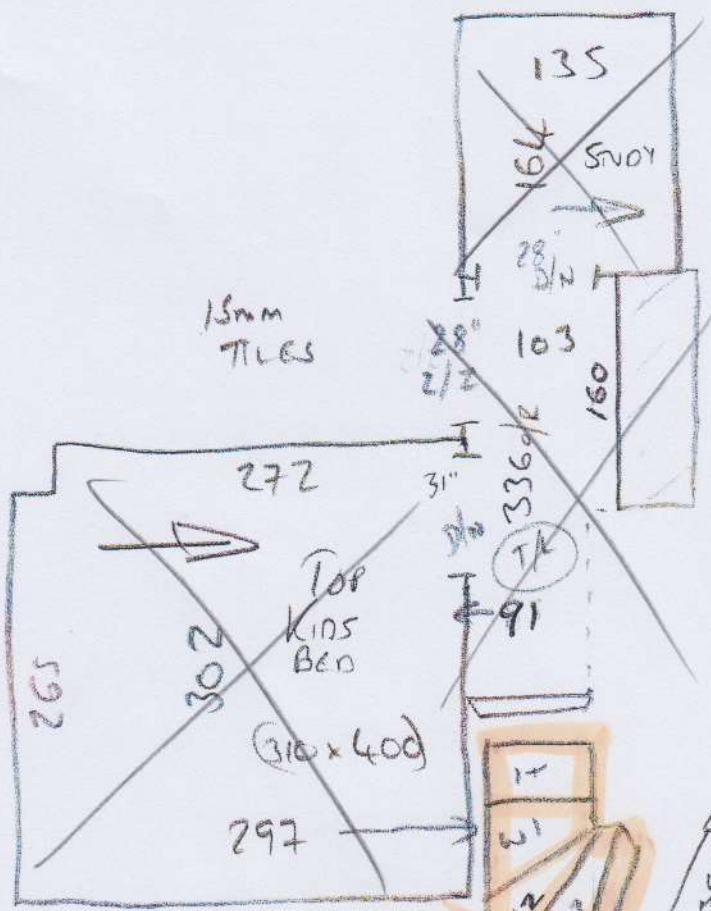

P27239
 LOCKE
 10F3

NATURAL LOOP CABLE
 - SHINGLE
 755 x 400

= 30.2 m²

UNDERFLOOR HEATING ON
 * LANDINGS + IN ROOMS *
 OK TO PIN ON STAIRS.

* All STAIRS AS RUNNER

P27239
 LOCKE
 2 OF 3

- Riser: 20x65
- IT @ 45x66
- W1 = 62x78
- W2 = 62x97
- W3 = 72x86

- Riser = 20x74
- W4 = 62x86
- W5 = 60x105
- W6 = 69x99

As 55cm
 WIDE
 RUNNER

As 58cm
 WIDE
 RUNNER

WINDOW SEAT TO BE FITTED

P27239

LOCKE

30F3

As 60cm wide runner

Small UNDERSTAIRS CAB?

Riser = 20x79

As 58cm wide runner