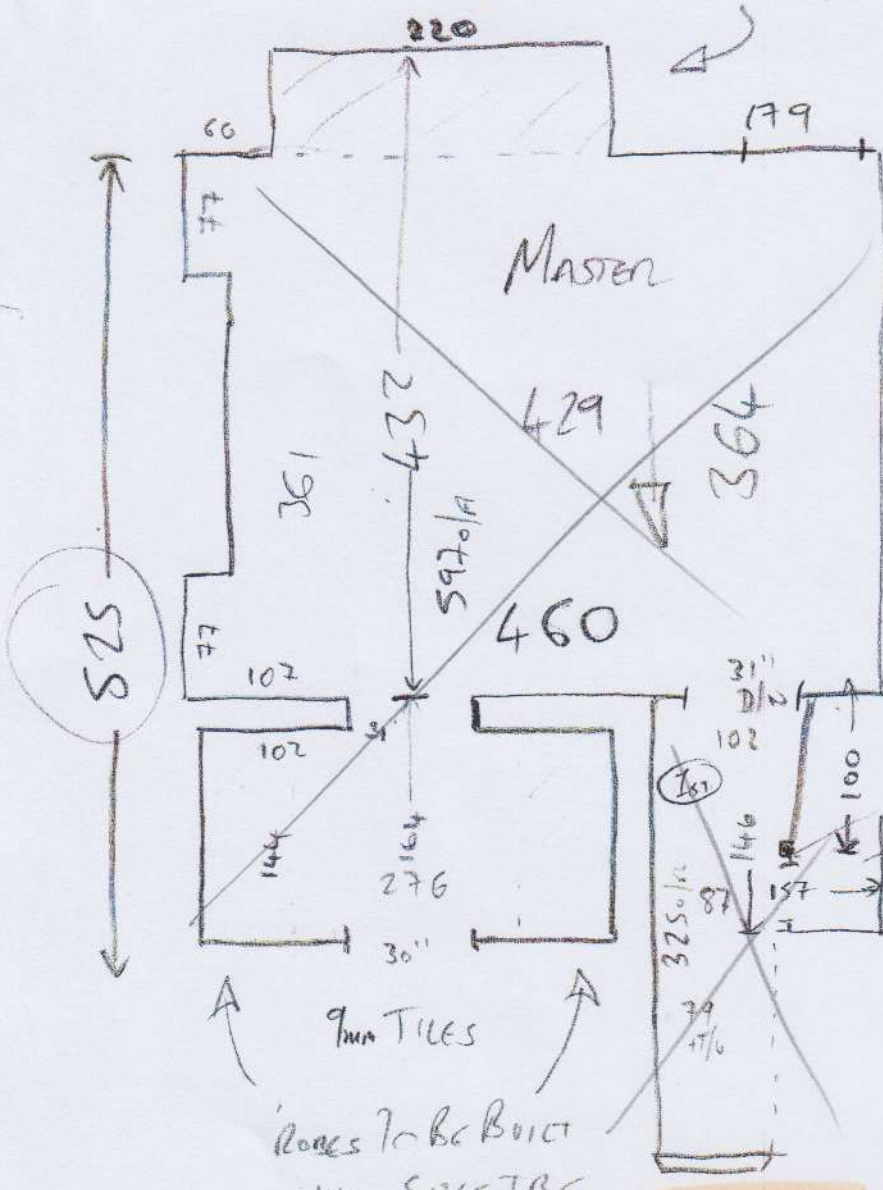

P27239
 LOCKE
 10F3

NATURAL LOOP CABLE
 - SHINGLE
 755 x 400

= 30.2 m²

UNDERFLOOR HEATING ON
 * LANDINGS + IN ROOMS *
 OK TO PIN ON STAIRS.

* All STAIRS AS RUNNER

P27239
 LOCKE
 2 OF 3

- Riser: 20x65
- IT @ 45x66
- W1 = 62x78
- W2 = 62x97
- W3 = 72x86

- Riser = 20x74
- W4 = 62x86
- W5 = 60x105
- W6 = 69x99

As 55cm
 WIDE
 RUNNER

As 58cm
 WIDE
 RUNNER

WINDOW SEAT TO BE FITTED

P27239

LOCKE

30F3

As 60cm wide runner

Small UNDERSTAIRS CAB?

Riser = 20x79

As 58cm wide runner