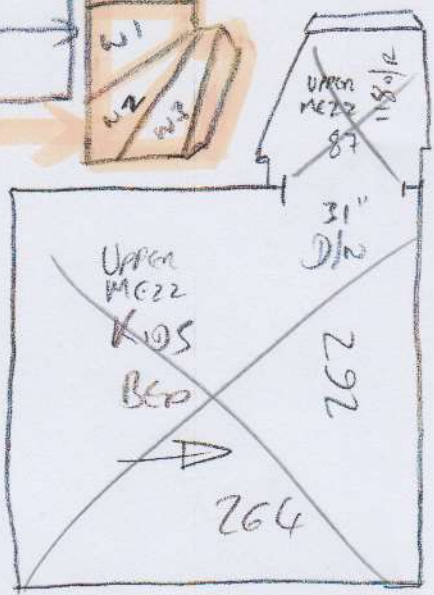

P27239
 LOCKE
 10F3

NATURAL LOOP CABLE
 - SHINGLE
 755 x 400

= 30.2 m²

UNDERFLOOR HEATING ON
 * LANDINGS + IN ROOMS *
 OK TO PIN ON STAIRS.

* All STAIRS AS RUNNER

P27239
 LOCKE
 2 OF 3

- Riser: 20x65
- IT @ 45x66
- W1 = 62x78
- W2 = 62x97
- W3 = 72x86

- Riser = 20x74
- W4 = 62x86
- W5 = 60x105
- W6 = 69x99

As 55cm
 WIDE
 RUNNER

As 58cm
 WIDE
 RUNNER

WINDOW SEAT TO BE FITTED

P27239

LOCKE

30F3

As 60cm wide runner

Small UNDERSTAIRS CAB?

Riser = 20x79

As 58cm wide runner