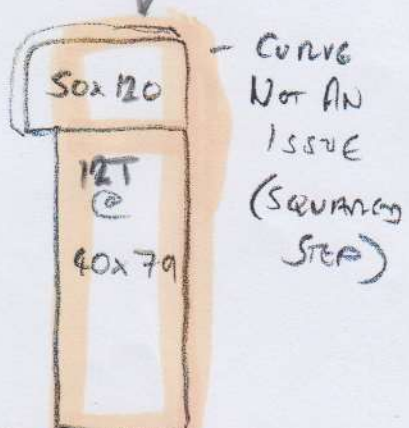

As 60cm wide runner

Small UNDERSTAIRS CAB?