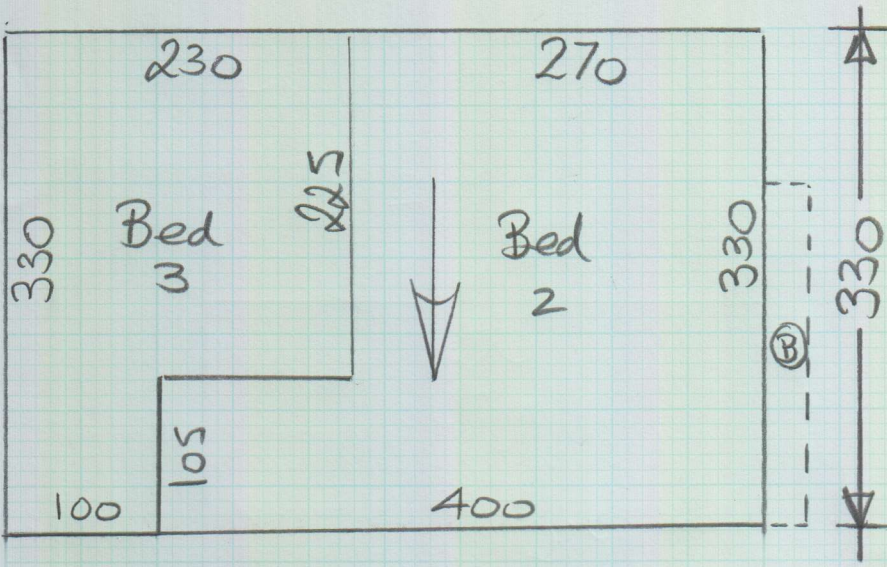

①

mrcarpets
 Job No: P27240
 Name: HDWE
 Address: 1 of 3
 Tel: _____
 Sheet: _____ of: _____

Silk Touch
Col. SLK-336

Bed 1 340 x 500
 Cut Plan ① 1070 x 500
 Cut Plan ② 330 x 500
 1740 x 500
 = 87m²

* Tight plan
 use a straight edge
 to cut down
 * Fit New
 u/lay in Rooms
 only = 66m²

* Re-use ex u/lay in Hall/Corridor

Keys from 23 Queen Anne St, W19 9DL

②

mrcarpet

P27240

Job No:

HDWE

Name: