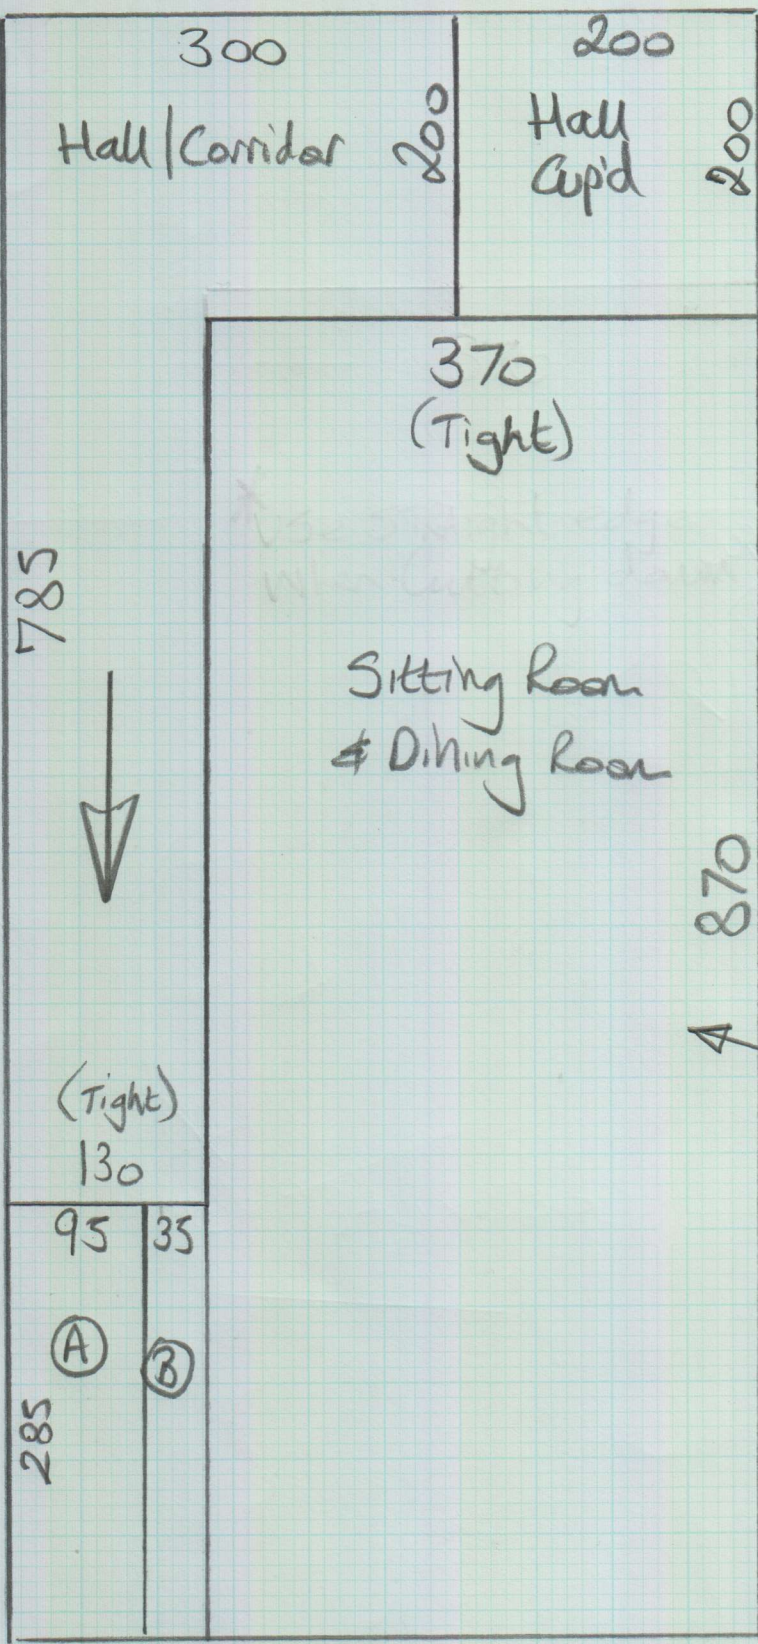

①

mrcarpets
 Job No: P27240
 Name: HDWE
 Address: 1 of 3
 Tel: _____
 Sheet: _____ of: _____

Silk Touch
Col. SLK-336

Bed 1 340 x 500
 Cut Plan ① 1070 x 500
 Cut Plan ② 330 x 500
 1740 x 500
 = 87m²

* Tight plan
 use a straight edge
 to cut down
 * Fit New
 u/lay in Rooms
 only = 66m²

* Re-use ex u/lay in Hall/Corridor

Keys from 23 Queen Anne St, W19 9DL

②

mrcarpet

P27240

Job No:

HDWE

Name:

Address:

Tel:

Sheet:

2 of 3