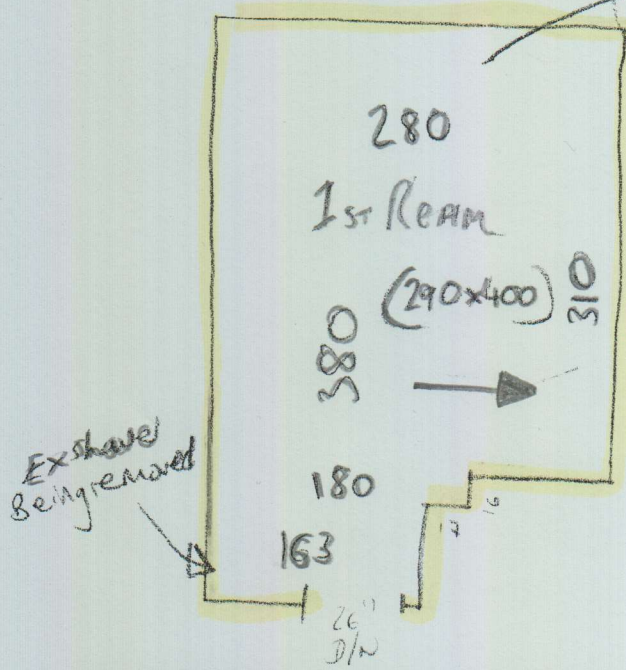

P27246

~~P26315~~
LAWRENCE

~~NOT~~
This
Room

F/Super Only

Will BE EMPTY
CURRENTLY RENT

West Village 'Clearance'

WV-101

2.95 x 4.00m

11.80m²