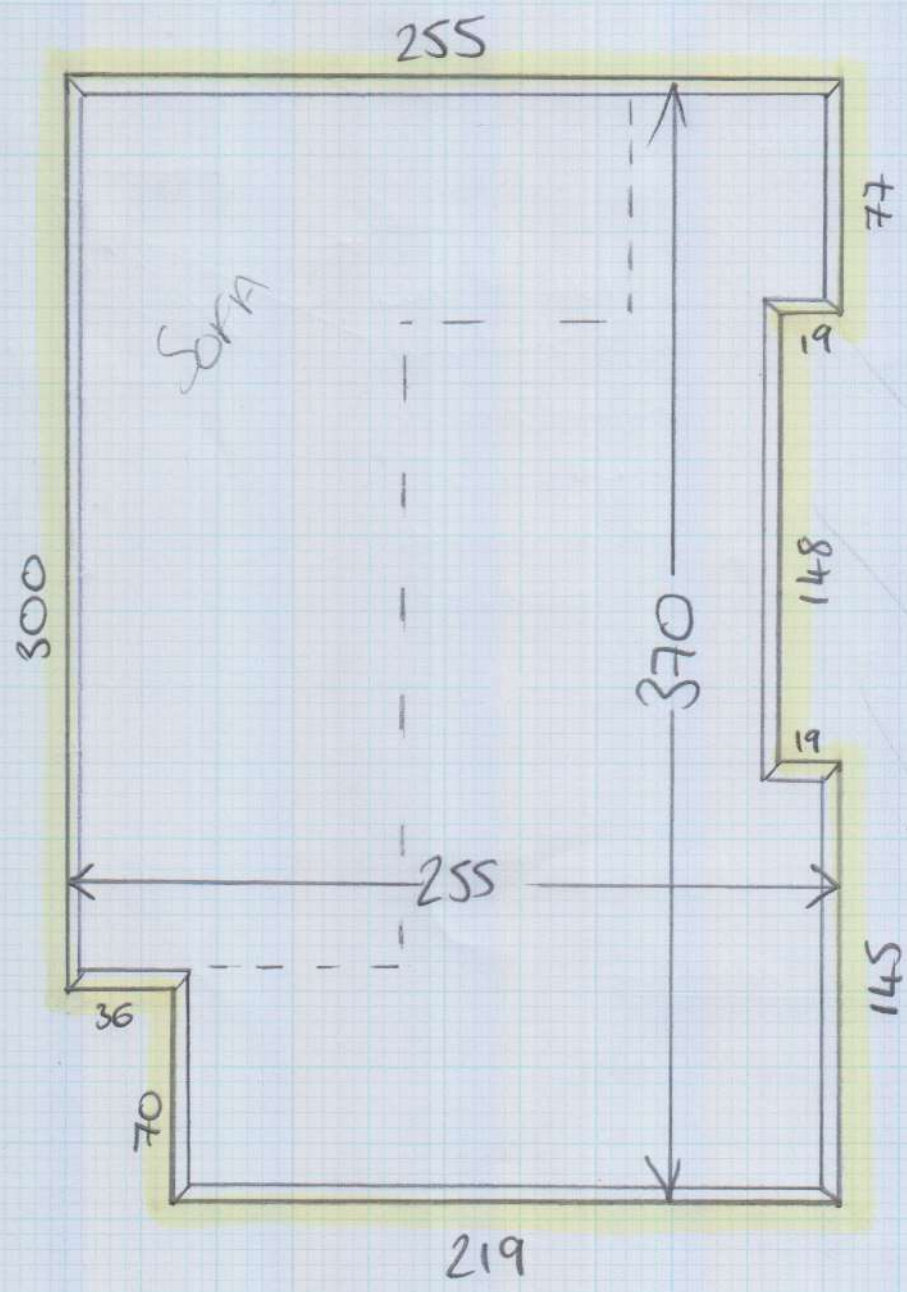

FAUX SILK - FAU027
265 x 400

mrcarpet
Job No: P27253
Name: JACKSON
Address: (10/1)
Tel:
Sheet: of:

* SHAPE OUT TO THIS SIZE ON SITE *

UNITS

FRONT
Door

TO BE EDGED ALL AROUND WITH 120mm COTON HERRINGBONE TAPE