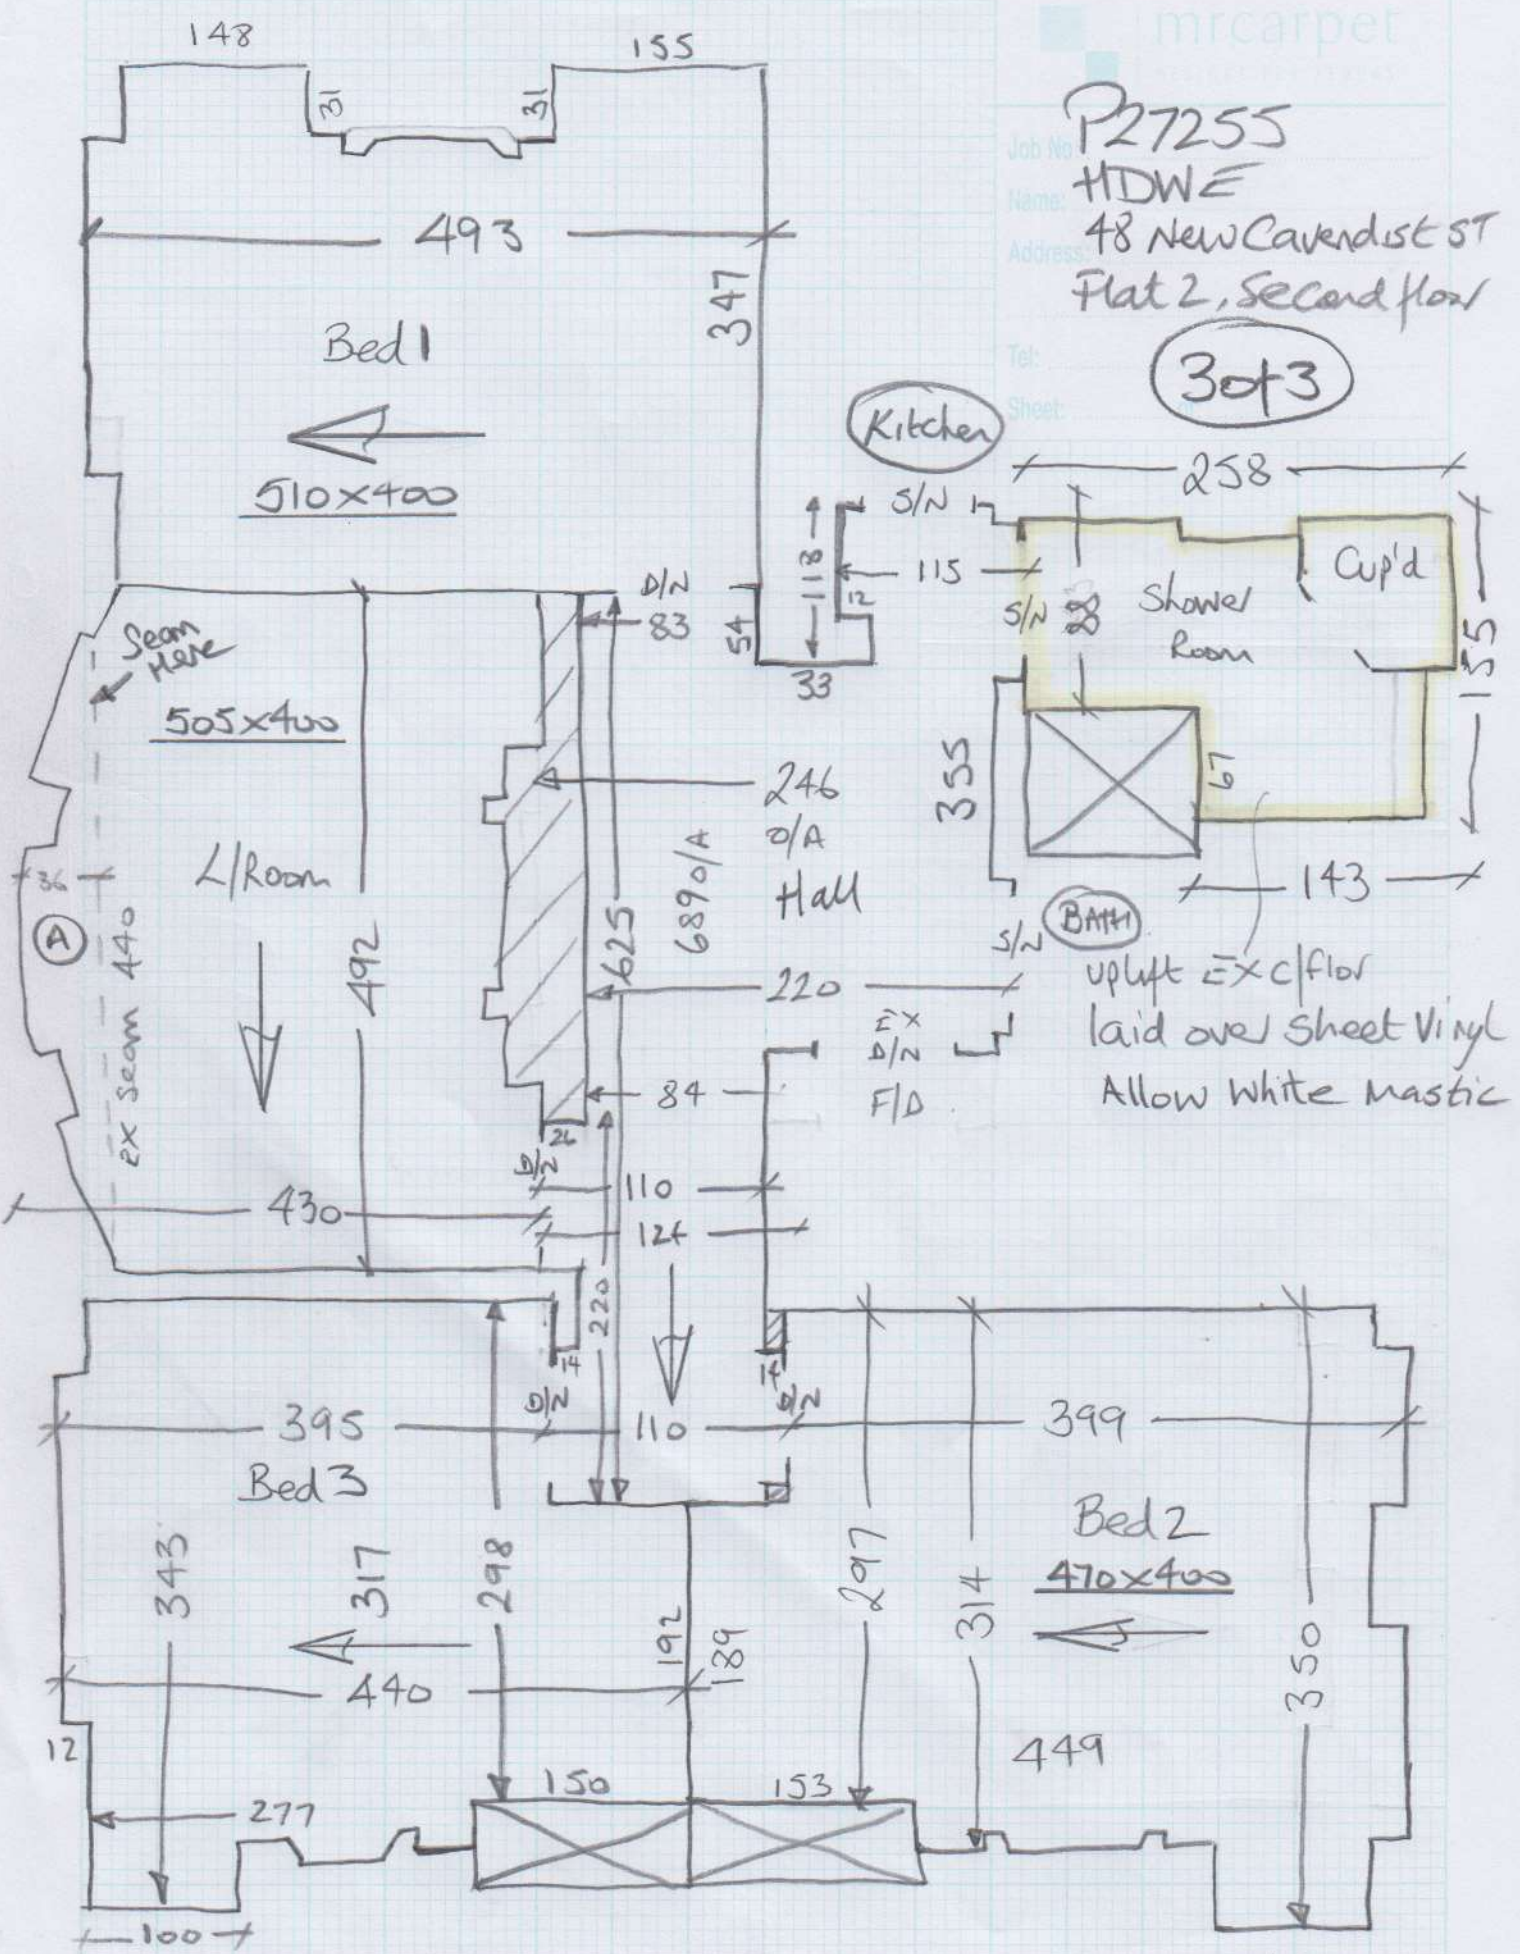

mrcarpet

Job No: P27255

Name: HOWE

Address: 48 New Cavendish ST  
Flat 2 (2nd floor)

Tel:

Sheet: of 1 of 3

Silk Touch

Col. SLK-329

Cut Plan ① 980 x 400

↑

This piece already  
at W/H (do not order)

Designatex

California oak 2145

Shower Room 270 x 200  
(next to kitchen) = 5.40m<sup>2</sup>

Job No P27255  
Name HDWE  
Address 48 New Cavendish ST  
Flat 2, Second floor

Tel: **3043**  
Sheet:

\*EX vinyl to remain in Kitchen & BATH.