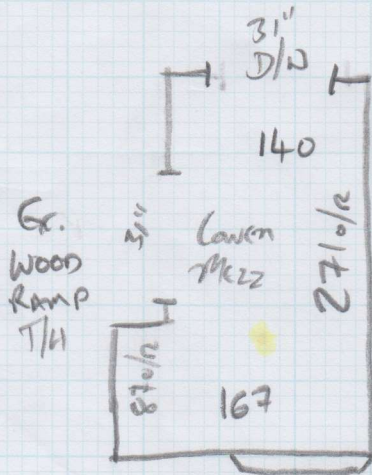

Cotswold

Bourton

580 x 400

= 23.2m²

Job No: P27258

Name: WALLACE

Address:

Tel:

Sheet:

2 of 2

56x97
 64x118