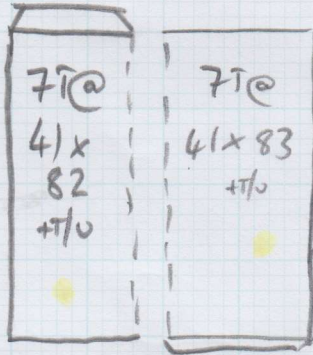

Cotswold

Bourton

580 x 400

= 23.2m²

Job No: P27258

Name: WALLACE

Address:

Tel:

Sheet:

2 of 2

56x97
 64x118