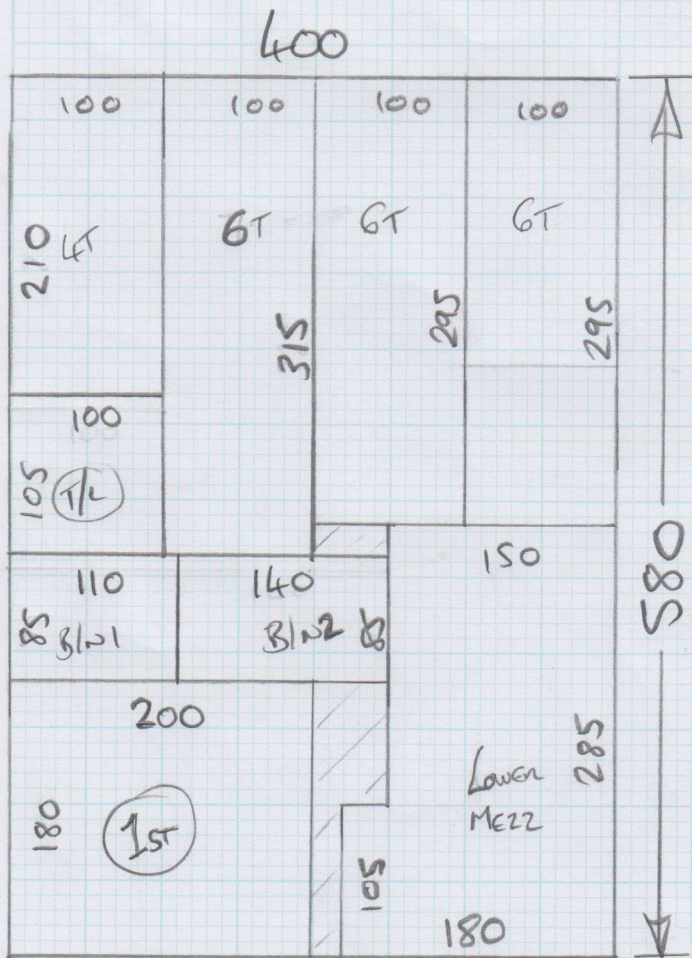

P27258

Job No:

Name:

WALLACE

Address:

Tel:

Sheet:

1 of 2

Cotswold

Bourton

580 x 400

= 23.2m²

Job No: P27258

Name: WALLACE

Address:

Tel:

Sheet:

2 of 2

56x97
 64x118