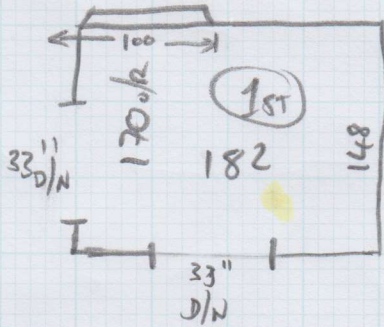

Cotswold

Bourton

580 x 400

= 23.2m²

Job No: P27258

Name: WALLACE

Address:

Tel:

Sheet:

2 of 2

56x97
 64x118