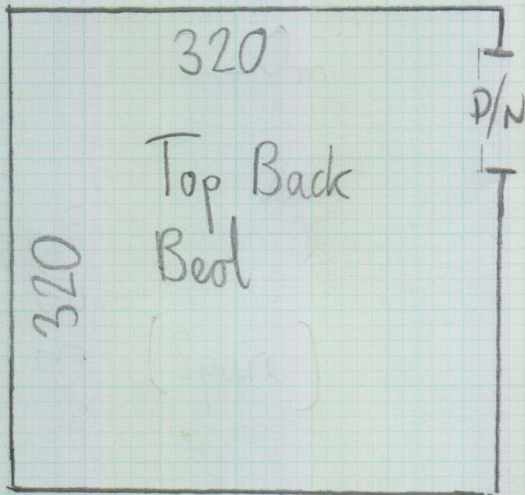

* Cut existing Moth Infested Carpet & put into small pieces & leave outside property for customer to dispose

mrcarpet

Job No: P27272

Name: Ackhurst

Address:

Tel:

Sheet:

1 of 2

* Must Replace Gripper *

Chennai 'Clearance'

Mocha

5.90 x 4.00m (Remnant)

23.60

Replace this Room.

P27272

~~P25101~~
Ackhurst

TOP FLOOR

277
332

~~2013~~
2012

*

Beware of bus lane cameras outside property from 7am - 10am + 4pm - 7pm

Ring Customer when 15 mins away & she will come out to show you where to park

2ND FLOOR

7 @ 44 x 81
P1A7 110 x 85