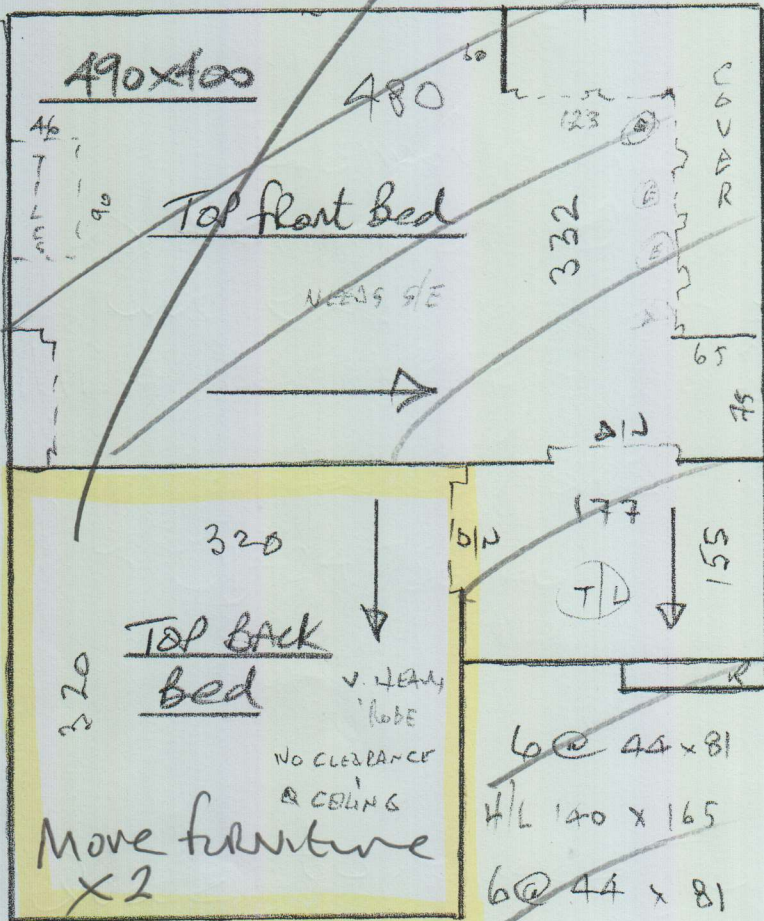

* Must Replace Gripper *

Chennai 'Clearance'

Mocha

5.90 x 4.00m (Remnant)

23.60

Replace this Room.

P27272

~~P25101~~
Ackhurst

TOP FLOOR

277
332

~~2013~~
2012

*

Beware of bus lane cameras outside property from 7am - 10am + 4pm - 7pm

Ring Customer when 15 mins away & she will come out to show you where to park

2ND FLOOR

7 @ 44 x 81
P1A7 110 x 85