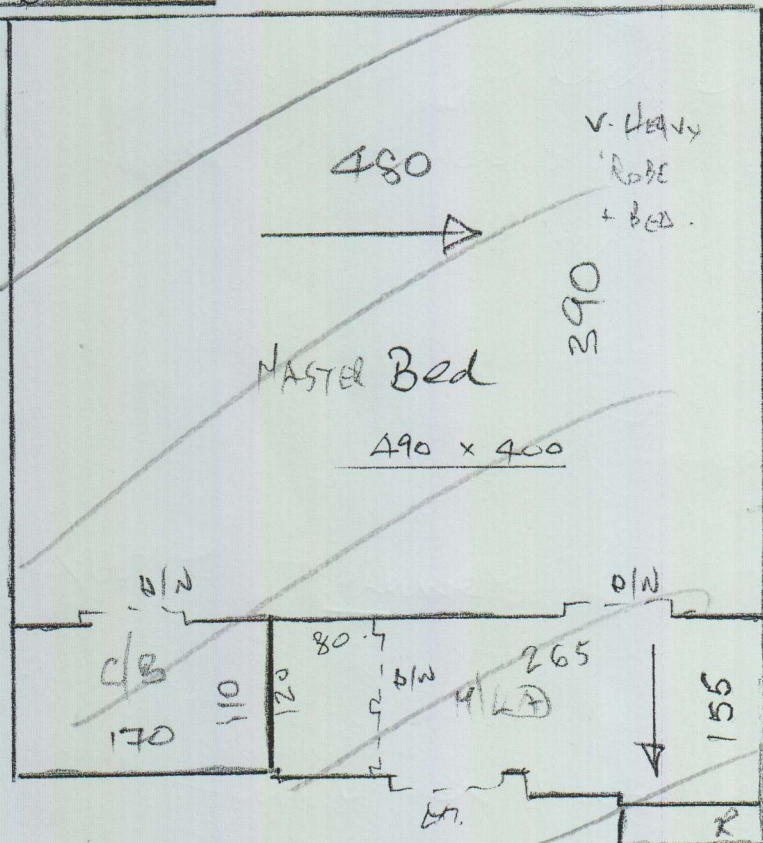

TOP FLOOR

277
332

~~2013~~
2012

*

Beware of bus lane cameras outside property from 7am - 10am + 4pm - 7pm

Ring Customer when 15 mins away & she will come out to show you where to park

2ND FLOOR

7 @ 44 x 81
P1A7 110 x 85