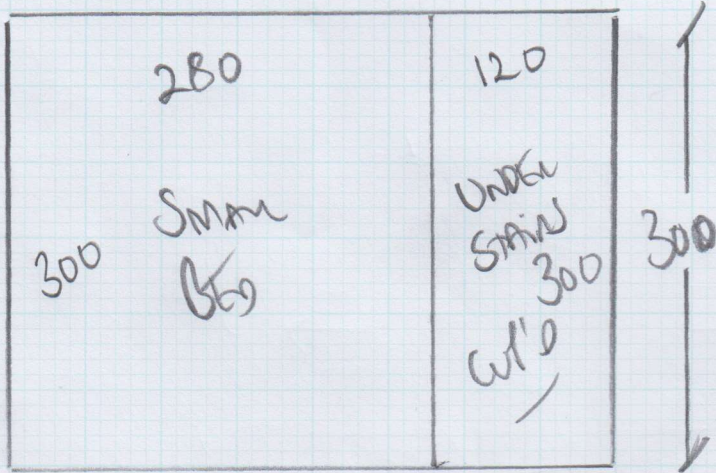

Job No: P27277
Name: HEDDLE
Address: 25 BURNED ST.
SWIS 100.
Tel:
Sheet: 1 of 2

MARLBOROUGH WARE
Color MWS04

Small Bed 300 x 400
LARGE BED 430 x 400
730 x 400

29.20 m²

Job No: P27277
 Name: HEDDIE
 Address: 25 BUNNED ST
 SWIS 100

Tel:
 Sheet: 2 of 2

UNDERSTAIRS CUPBOARD 200M X 100M (WASTE OFF SMAN B60)