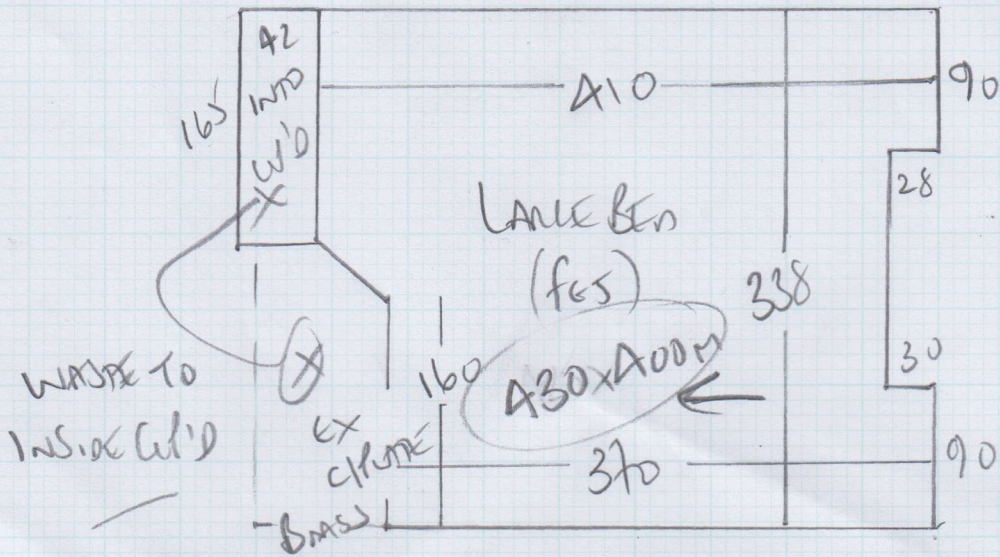

Job No: P27277
Name: HEDDLE
Address: 25 BURNED ST.
SWIS 100.
Tel:
Sheet: 1 of 2

MARLBOROUGH WARE
Color MWS04

Small Bed 300 x 400
LARGE BED 430 x 400
730 x 400

29.20 m²

Job No: P27277
 Name: HEDDIE
 Address: 25 BUNNED ST
 SWIS 100

Tel:
 Sheet: 2 of 2

UNDERSTAIRS CUPBOARD 200M X 100M (WASTE OFF SMAN B60)