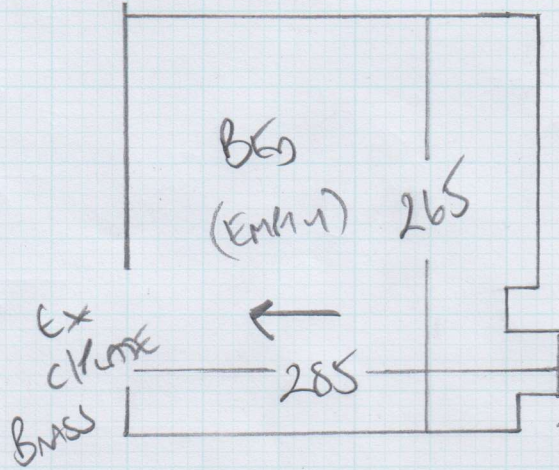

Job No: P27277
Name: HEDDLE
Address: 25 BURNED ST.
SWIS 100.
Tel:
Sheet: 1 of 2

MARLBOROUGH WARE
Color MWS04

Small Bed 300 x 400
LARGE BED 430 x 400
730 x 400

29.20 m²

Job No: P27277
 Name: HEDDIE
 Address: 25 BUNNED ST
 SWIS 100

Tel:
 Sheet: 2 of 2

UNDERSTAIRS CUPBOARD 200M X 100M (WASTE OFF SMAN B60)