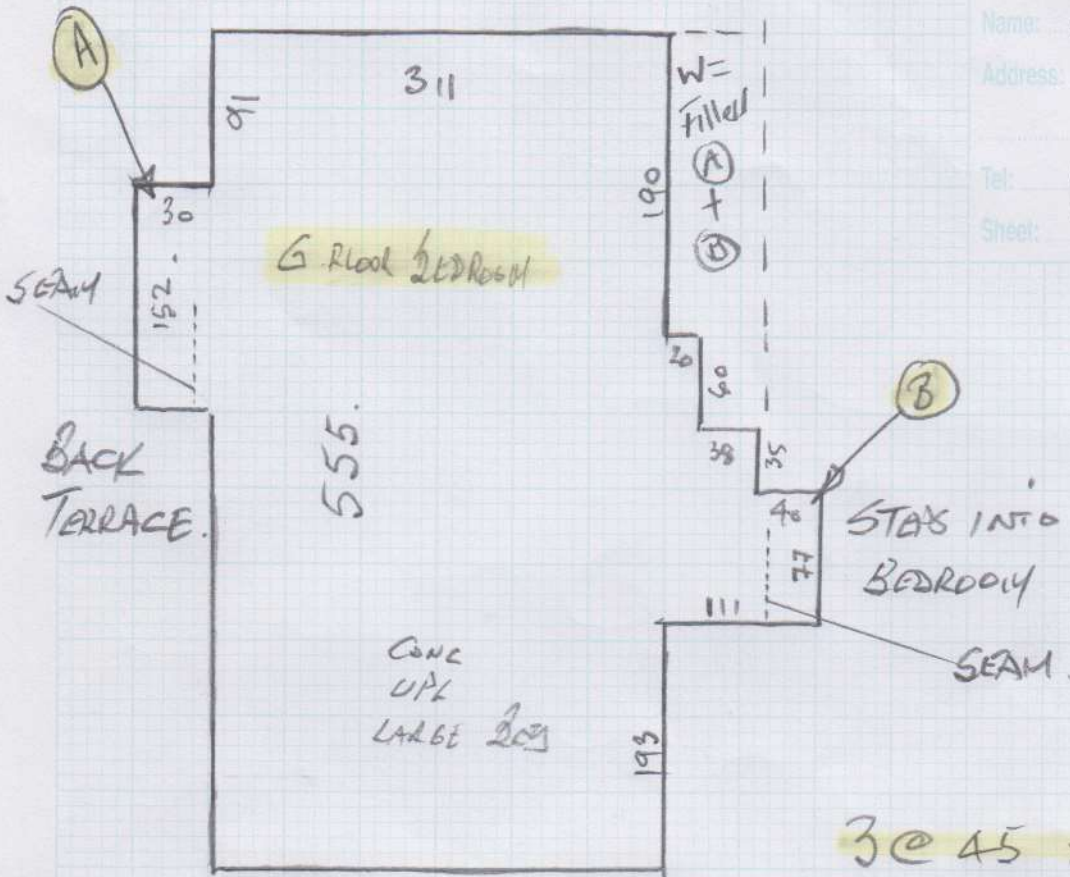

Job No: P27280
 Name: TREDGET

Address:

Tel: 1 of 2
 West Village 'Clarence'
 Perry

- ① 415 x 400
- ② 565 x 400
- 980 x "
- = 39.2M²

Job No: P27280
 Name: TREDGET

Address:

Tel:

Sheet:

2 of 2

← 445 →

3 @ 45 x 71

W1 65 x 85

W2 70 x 115

W3 85 x 85

NOT OPEN STAIRS

A41

Coil 94 x 112 (100 x 120)