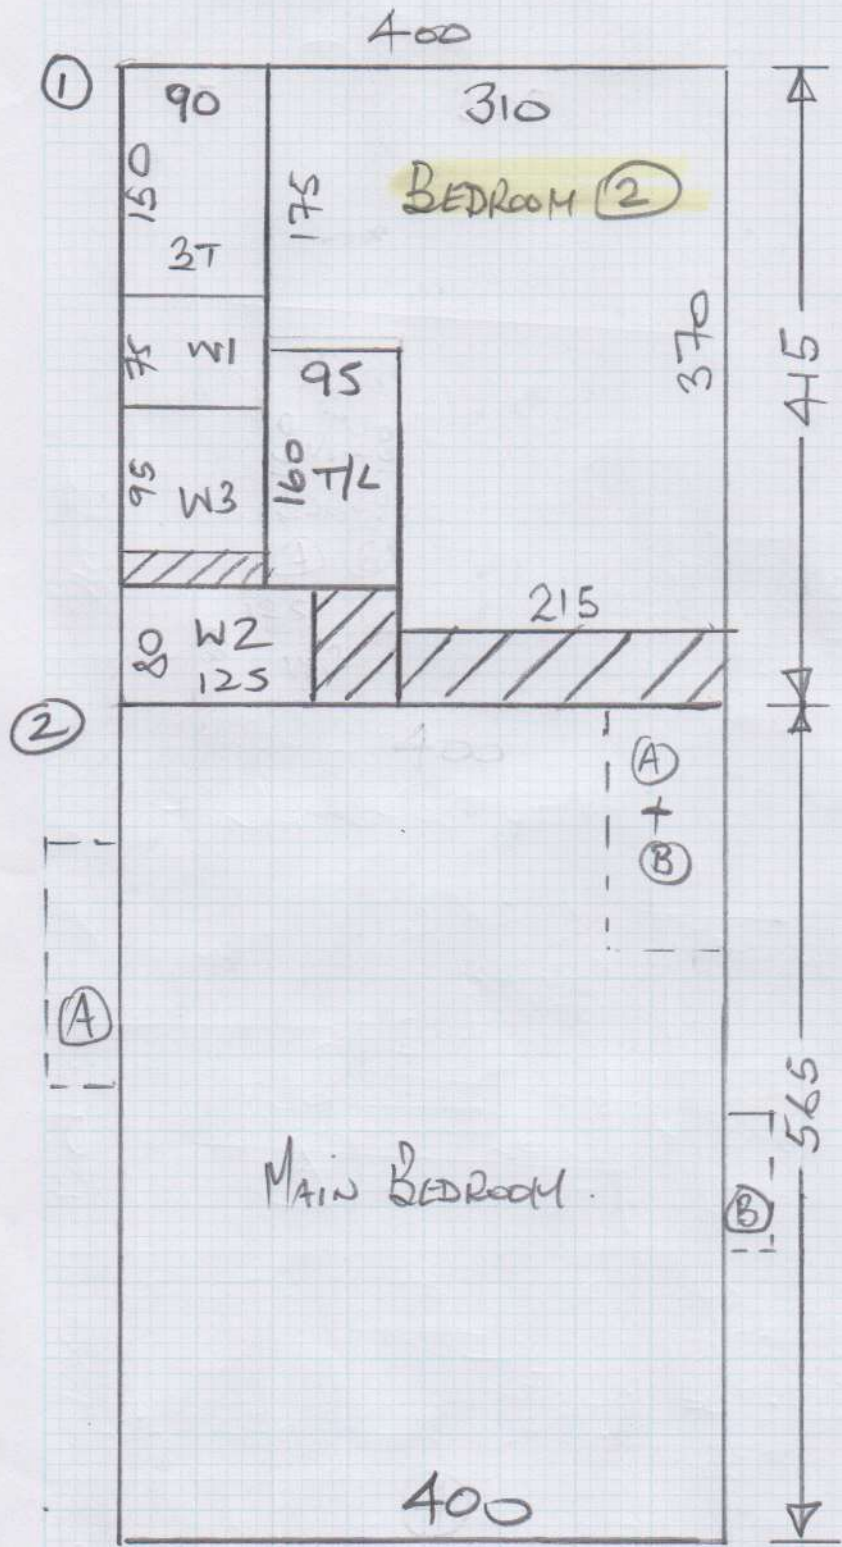

Job No: P27280
 Name: TREDGET

Address:

Tel: 1 of 2
 West Village 'Clarence'
 Perry

- ① 415 x 400
- ② 565 x 400
- 980 x "
- = 39.2M²

Job No: P27280
 Name: TREDGET

Address:

Tel:

Sheet:

2 of 2

← 445 →

3 @ 45 x 71

W1 65 x 85

W2 70 x 115

W3 85 x 85

NOT OPEN STAIRS

A41

Coil 94 x 112 (100 x 120)