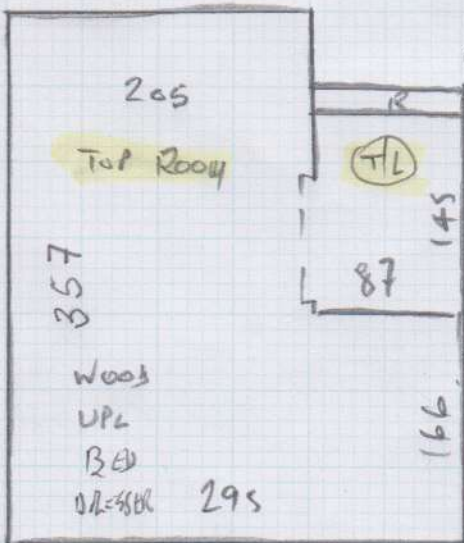

Job No: P27280
 Name: TREDGET

Address:

Tel: 1 of 2
 West Village 'Clarence'
 Perry

- ① 415 x 400
- ② 565 x 400
- 980 x "
- = 39.2M²

Job No: P27280
 Name: TREDGET

Address:

Tel:

Sheet:

2 of 2

← 445 →

3 @ 45 x 71

W1 65 x 85

W2 70 x 115

W3 85 x 85

NOT OPEN STAIRS

A41

Coil 94 x 112 (100 x 120)