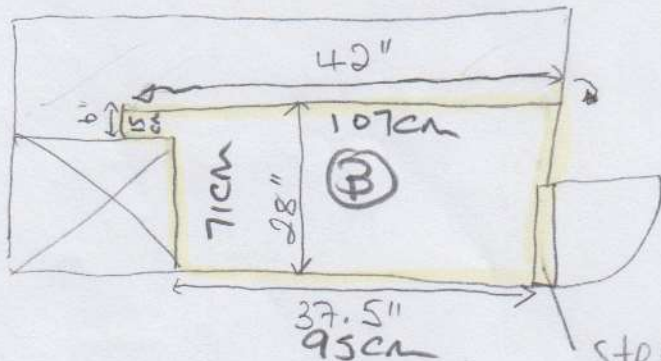

Job No: P27297  
 Name: MR & MRS Renshaw  
 Address: 54 Charlwood Rd  
 SW15 1P2  
 Tel: 07956-362237  
 Sheet: 1 of 2

Velvet Deluxe  
Colour Del 8.99

Cut Plan 150 x 400  
2.6m<sup>2</sup>

All in inches

P27297

Penshaw

54 Chalwood Rd

SW15 1PZ

2 of 2

(to include step = 42")

Quote of Velvet Deluxe - Del 899