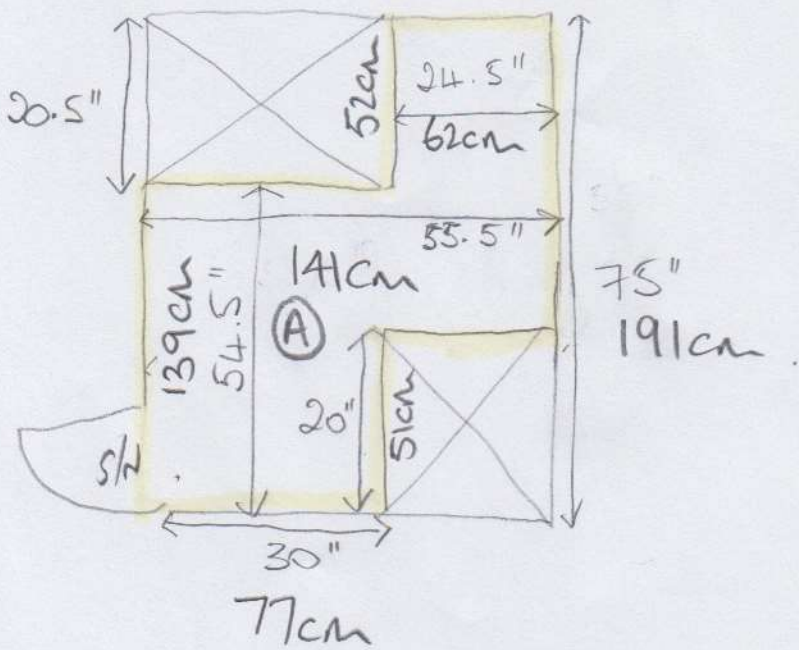

Job No: P27297  
 Name: MR & MRS Renshaw  
 Address: 54 Charlwood Rd  
 SW15 1P2  
 Tel: 07956-362237  
 Sheet: 1 of 2

Velvet Deluxe  
Colour Del 8.99

Cut Plan 150 x 400  
2.6m<sup>2</sup>

All in inches

P27297

Penshaw

54 Chalwood Rd

SW15 1PZ

2 of 2

(to include step = 42")

Quote of Velvet Deluxe - Del 899