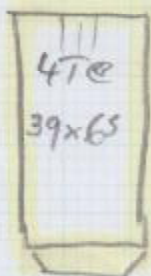

P27302

Name:

BICHAN

Address:

NOT LOBBY
- TO BE WOOD

Riser = 19x85

Tel:

Show:

30FL4

ALL FOR
MAGGOONIA
CARPET

NOT STEPS UP
INTO BATH

1ST FLOOR FLAT

FROM REAR ROOM
DOWN TO KITCHEN

Riser = 17x65

COMMON PARTS

mrcarpets