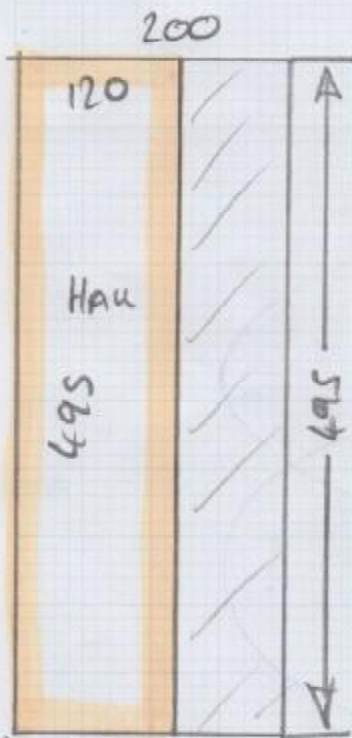

mrcarpets
 Job No: P27302
 Name: BICHAN
 Address:
 Tel: (10ft)
 Sheet:

MACEDONIA
 -609/28
 310 x 400

= 12.4 m²

FOR STAIRS & LANDING
 IN TOP FLAT
 + STAIRS TO KITCHEN
 IN 1ST FLOOR FLAT

mtearpet
 Job No: P27302
 Name: BICHAN
 Address:
 Tel: (2074)
 Sheet:

MILESTONE
- DARK GREY
 365 x 400

$= 14.6m^2$

COIR MATTING
- GREY
 495 x 200

FOR COMMON PARTS

TOP FLAT - MAIN STAIRS

mrcarpet

NOT TOPLANDING
- TO BE WOOD

Job No:

P27302

Name:

BICHAN

Address:

NOT LOBBY
- TO BE WOOD

Riser = 19x85

Tel:

Show:

Job No: P27302
BICHAN

40x4

To Top
Floor
Flat

Wood
1/4

Wood
1/4

To 1st
Floor
Flat

For Milestone
CARPET

F10