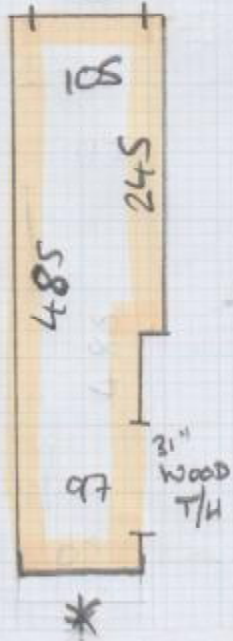

mrcarpets
 Job No: P27302
 Name: BICHAN
 Address:
 Tel: (10ft)
 Sheet:

MACEDONIA
 -609/28
 310 x 400

= 12.4 m²

FOR STAIRS & LANDING
 IN TOP FLAT
 + STAIRS TO KITCHEN
 IN 1ST FLOOR FLAT

mtearpet
 Job No: P27302
 Name: BICHAN
 Address:
 Tel: (2074)
 Sheet:

MILESTONE
- DARK GREY
 365 x 400

$= 14.6m^2$

COIR MATTING
- GREY
 495 x 200

FOR COMMON PARTS

TOP FLAT - MAIN STAIRS

mrcarpet

NOT TOPLANDING
- TO BE WOOD

Job No:

P27302

Name:

BICHAN

Address:

NOT LOBBY
- TO BE WOOD

Riser = 19x85

Tel:

Show:

Job No: P27302
BICHAN

40x4

To Top
Floor
Flat

Wood
1/4

Wood
1/4

To 1st
Floor
Flat

For Milestone
CARPET

F10