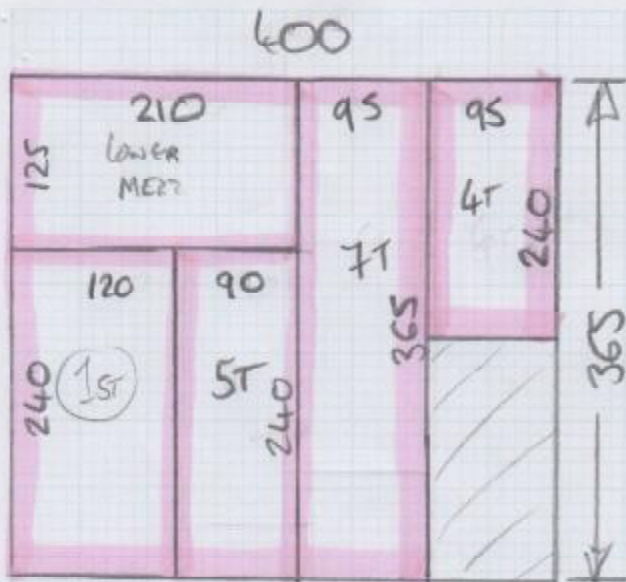

mrcarpets
 Job No: P27302
 Name: BICHAN
 Address:
 Tel: (10ft)
 Sheet:

MACEDONIA
 -609/28
 310 x 400

= 12.4 m²

FOR STAIRS & LANDING
 IN TOP FLAT
 + STAIRS TO KITCHEN
 IN 1ST FLOOR FLAT

mtearpet
 Job No: P27302
 Name: BICHAN
 Address:
 Tel: (2074)
 Sheet:

MILESTONE
- DARK GREY
 365 x 400

$= 14.6m^2$

COIR MATTING
- GREY
 495 x 200

FOR COMMON PARTS

TOP FLAT - MAIN STAIRS

mrcarpet

NOT TOPLANDING
- TO BE WOOD

Job No:

P27302

Name:

BICHAN

Address:

NOT LOBBY
- TO BE WOOD

Riser = 19x85

Tel:

Show:

Job No: P27302
BICHAN

40x4

To Top
Floor
Flat

Wood
1/4

Wood
1/4

To 1st
Floor
Flat

For Milestone
CARPET

F10