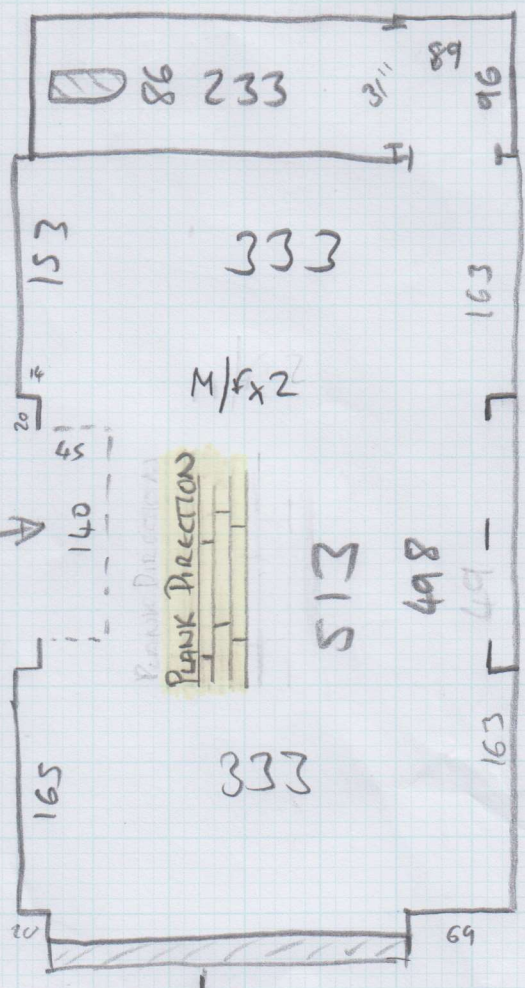

Job No: P27305  
 Name: LOVATT  
 Address: 10F1  
 Tel: \_\_\_\_\_  
 Sheet: \_\_\_\_\_ of: \_\_\_\_\_

Unit Carpet  
 UNDERLAY  
 All wood  
 floorboards

MODULEO TRANSFORM  
- FAZINO MAPLE 28580

6 Boxes  
 = 21.72m<sup>2</sup>

26x90  
 37x90  
 37x84  
 } Not  
 These  
 steps

UPLIFT  
 CARPET +  
 UNDERLAY

(Floorboards  
 Beneath)

RAISED  
 HEARTH

RADIATOR Given  
 Fixed To Wall  
 + SKIRTING

WOOD T/H  
 To CONSERVATORY DOORS