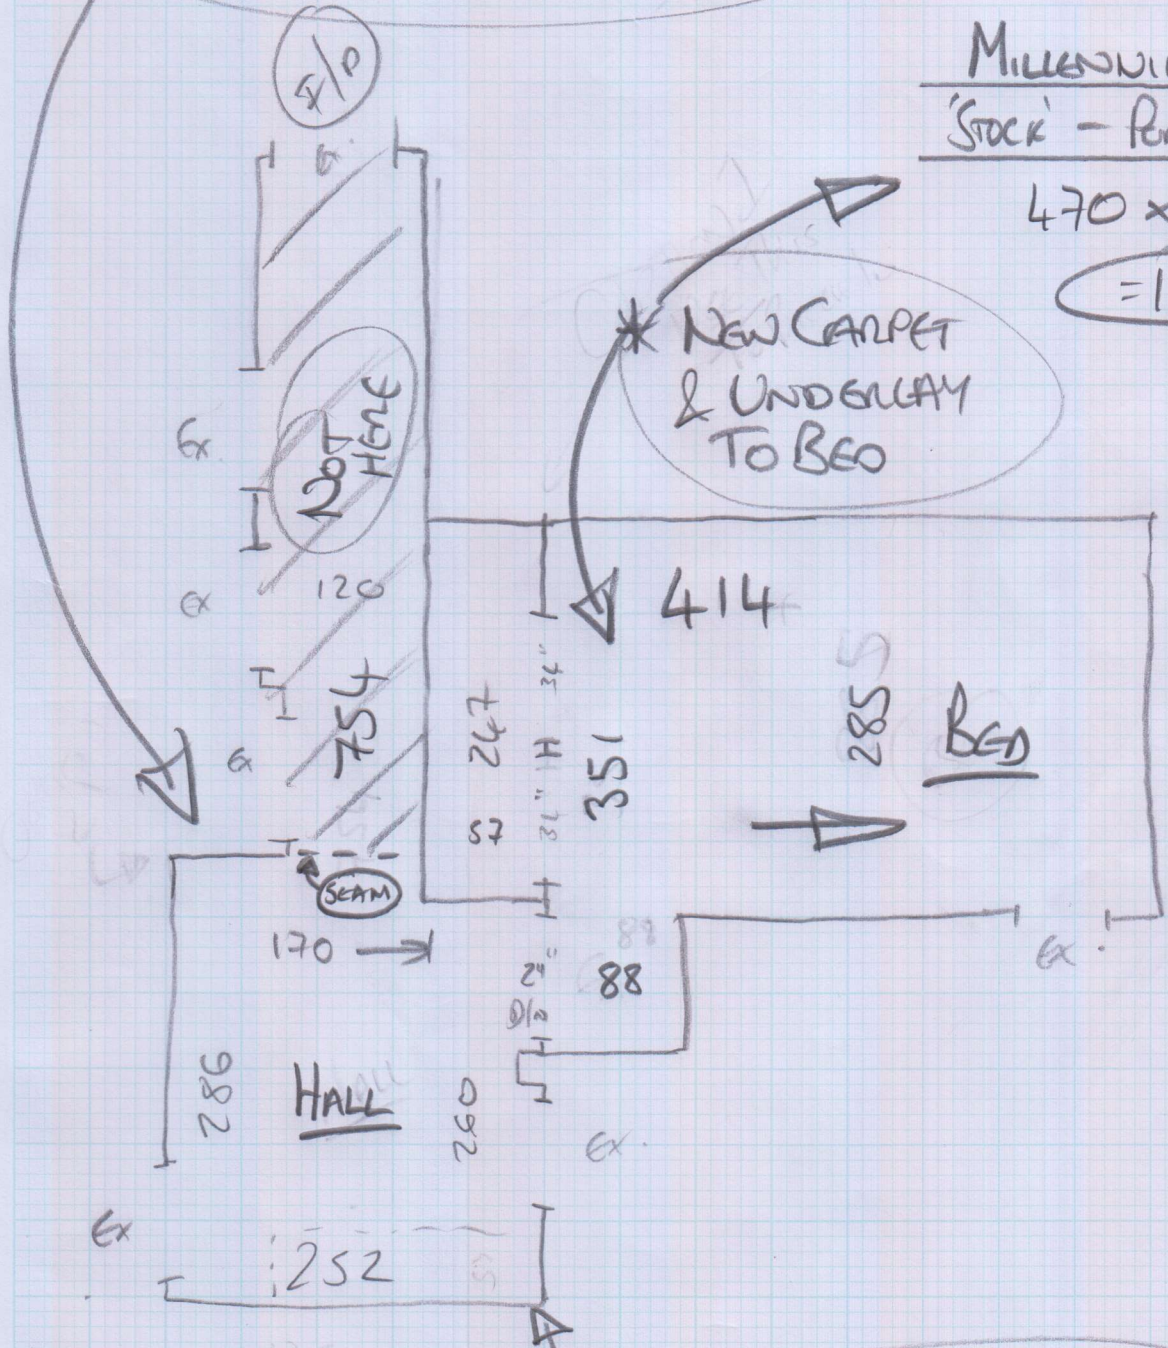

* UPLIFT EXISTING CARPET & UNDERLAY FROM BEDROOM & FIT TO LARGE SECTION OF HALL - SEAM AS PER PLAN

mrcarpet
 Job No: P27307
 Name: EUSLIN
 Address: c/o WARREN & CO.
 Tel: (0)1
 Sheet: 01

MILLENNIUM TRUST
 'STOCK' - PORTLAND
 470 x 400
 = 18.8m²

* NEW CARPET & UNDERLAY TO BED

WATER DAMAGED AREA
 53 x 175