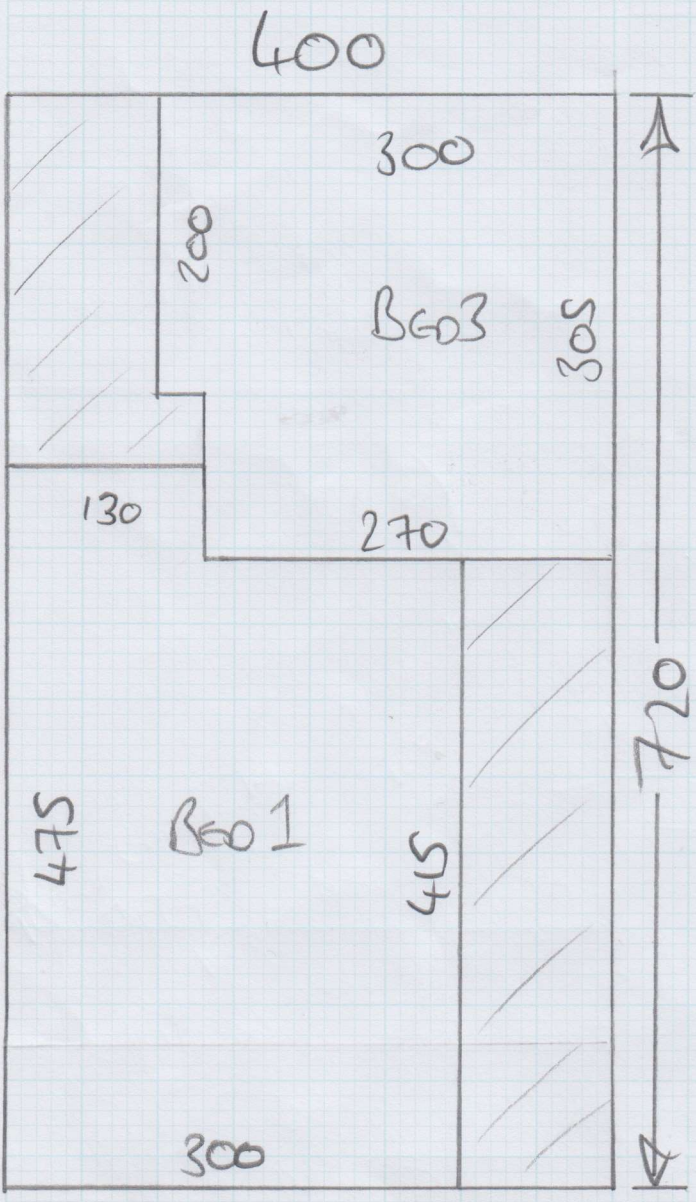

Job No: P27308

Name: MANNERS

Address:

Tel:

Sheet: 1 of 3

STAINFREE 'STOCK'

- STA-004

B602 = 310 x 400

Cut Plan = 720 x 400

1030 x 400

= 41.2m<sup>2</sup>

NATURAL COIR MATTING

100 x 100

FOR MATWELL @ 33" x 33"

P27308  
MAGNUS

\*FIT POLISHED ALU BARS  
& EASYSHIMS @ DOORWAYS\*

2 of 3

NO SKIRTINGS  
@ PRESENT

mrcarpets  
DESIGN • INSTALL • FINISH

Job No: P27308

Name: MANNERS

Address:

Tel: 3 of 3  
Sheet: of