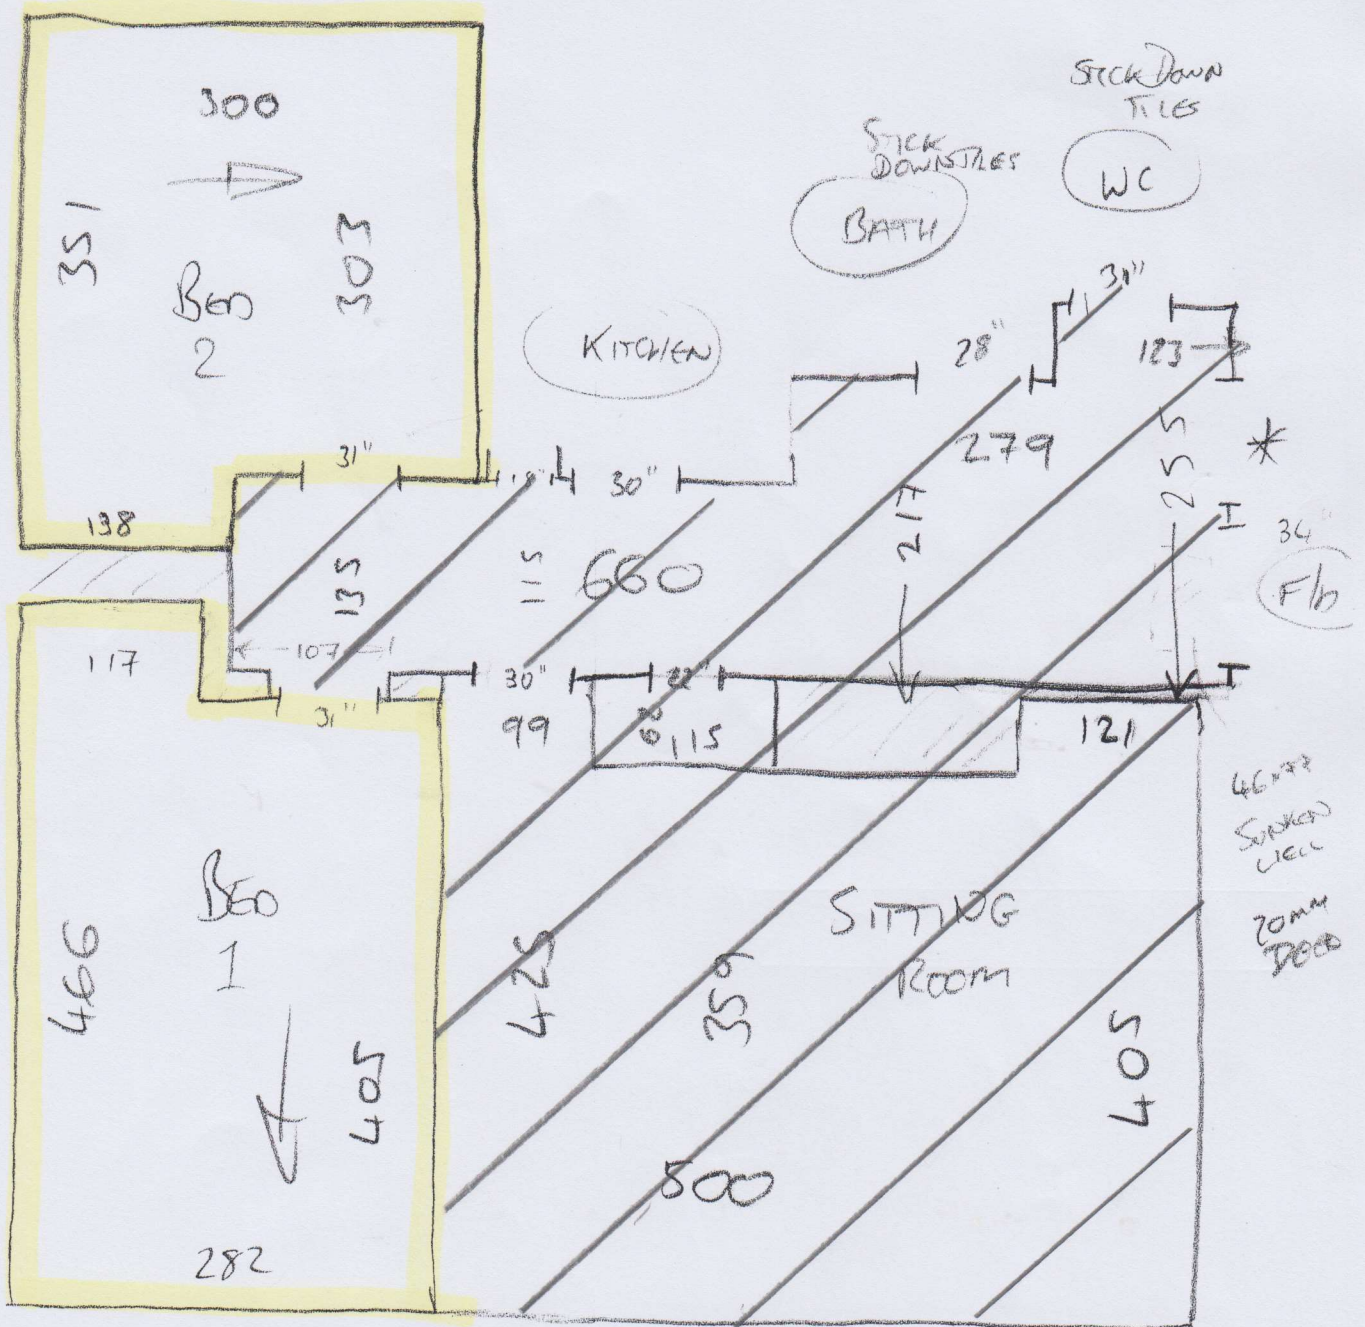

Job No: P27308

Name: MANNERS

Address:

Tel:

Sheet: 1 of 3

STAINFREE 'STOCK'

- STA-004

B602 = 310 x 400

Cut Plan = 720 x 400

1030 x 400

= 41.2m<sup>2</sup>

NATURAL COIR MATTING

100 x 100

FOR MATWELL @ 33" x 33"

P27308  
MAGNUS

\*FIT POLISHED ALU BARS  
& EASYSHIMS @ DOORWAYS\*

2 of 3

NO SKIRTINGS  
@ PRESENT

mrcarpets  
DESIGN • INSTALL • FINISH

Job No: P27308

Name: MANNERS

Address:

Tel: 3 of 3  
Sheet: of