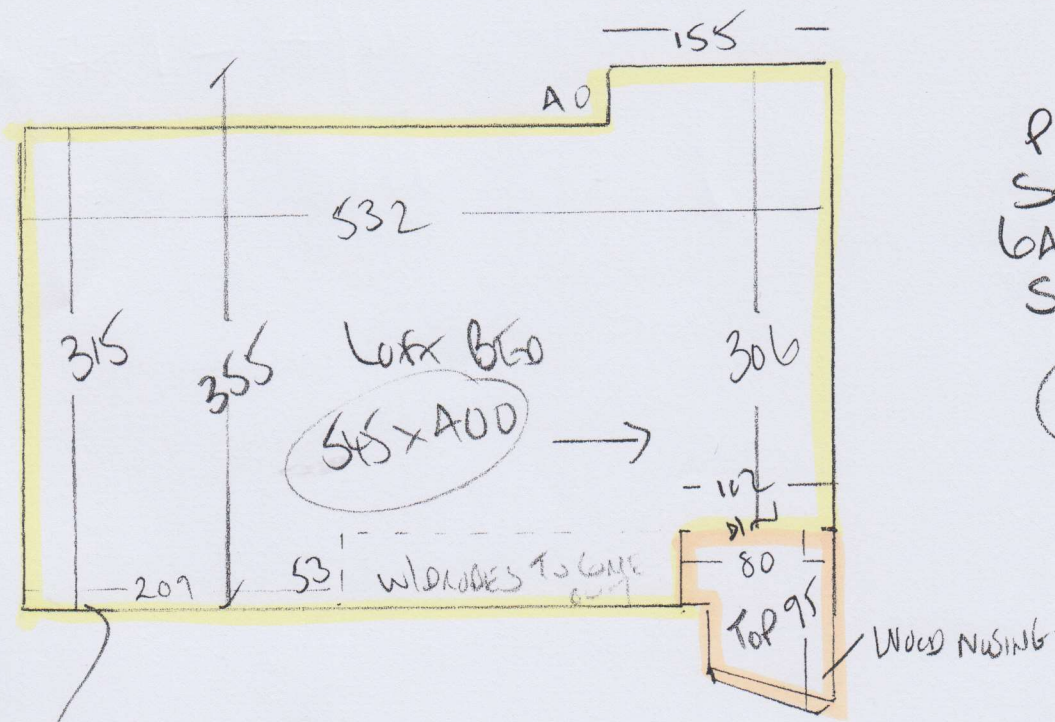

Phase 1 - 4/11

Phase 2 - 7/11

P27313
STADOC
6A STREET
SW18 4HH

1 of 3

480

GASICALE HEARLAND '40'
COLAR HANIEBURY

RAW 480 x 400

LOFT BED 545 x 400

LINEN 475 x 400

BED 2 300 x 400

1800 x 400

72m²

New Cottage Woods

Col. NC/37

Kitchen 330 x 360

9.90m²

P 27313
 STADDON
 6A Spearform St
 SW18 4HH

2 of 3

WOOD OPEN LAM STAND
 DOWN TO 1ST FLOOR (NOT CARPET)

ENGINEERED WOOD DOWN
 SCOTIA BELOW AS PERIMETER

X NOSING ON LANDING WILL BE PROBLEM WITH CARPET

IDEALLY WOOD FLOOR & REPAIR SURFACES
 PRIOR TO CARPET INSTALLATION