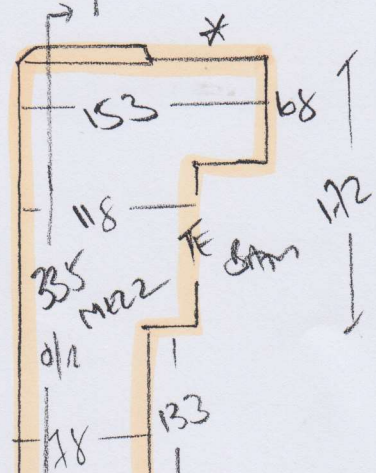

Phase 1 - 4/11

Phase 2 - 7/11

P27313
STADOC
6A STREET
SW18 4HH

1 of 3

480

GASICALE HEARLAND '40'
COLAR HANIEBURY

RAW 480 x 400

LOFT BED 545 x 400

LINEN 475 x 400

BED 2 300 x 400

1800 x 400

72m²

New Cottage Woods

Col. NC/37

Kitchen 330 x 360

9.90m²

P 27313
 STADDON
 6A Spearform St
 SW18 4HH

2 of 3

WOOD OPEN LAM STAND
 DOWN TO 1ST FLOOR (NOT CARPET)

ENGINEERED WOOD DOWN
 SCOTIA BELOW AS PERIMETER

X NOSING ON LANDING WILL BE PROBLEM WITH CARPET

IDEALLY WOOD FLOOR & REPAIR SURFACES
 PRIOR TO CARPET INSTALLATION

P 27313
 STADOUN
 6A Steelform St
 SW 18 AHH

3 of 3

New Cottage Wood
 Col. NC/37.

White
 custom vinyl
 on HAKO board

QUADRANT BEARING DOWN IN ROOMS
 WHITE FOR BACK
 ON CHEAP CRUMB RUBBER
 (SEE P4670)