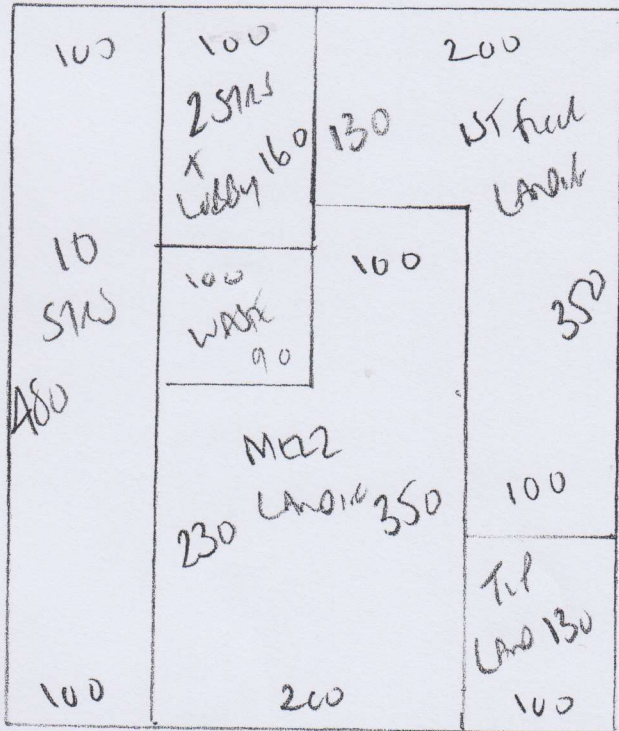

Phase 1 - 4/11

Phase 2 - 7/11

P27313
STADOC
6A STREET
SW18 4HH

1 of 3

480

GASICALE HEARLAND '40'
COLAR HANIEBURY

RAW 480 x 400

LOFT BED 545 x 400

LINEN 475 x 400

BED 2 300 x 400

1800 x 400

72m²

New Cottage Woods

Col. NC/37

Kitchen 330 x 360

9.90m²

P 27313
 STADDON
 6A Spearform St
 SW18 4HH

2 of 3

WOOD OPEN LAM STAND
 DOWN TO 1ST FLOOR (NOT CARPET)

ENGINEERED WOOD DOWN
 SCOTIA BELOW AS PERIMETER

X NOSING ON LANDING WILL BE PROBLEM WITH CARPET

IDEALLY WOOD FLOOR & REPAIR SURFACES
 PRIOR TO CARPET INSTALLATION