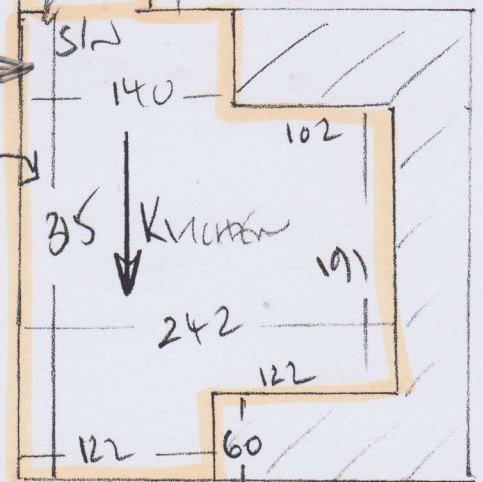

New Cottage Wood
Col. NC/37.

White
custom vinyl
on HAKO board