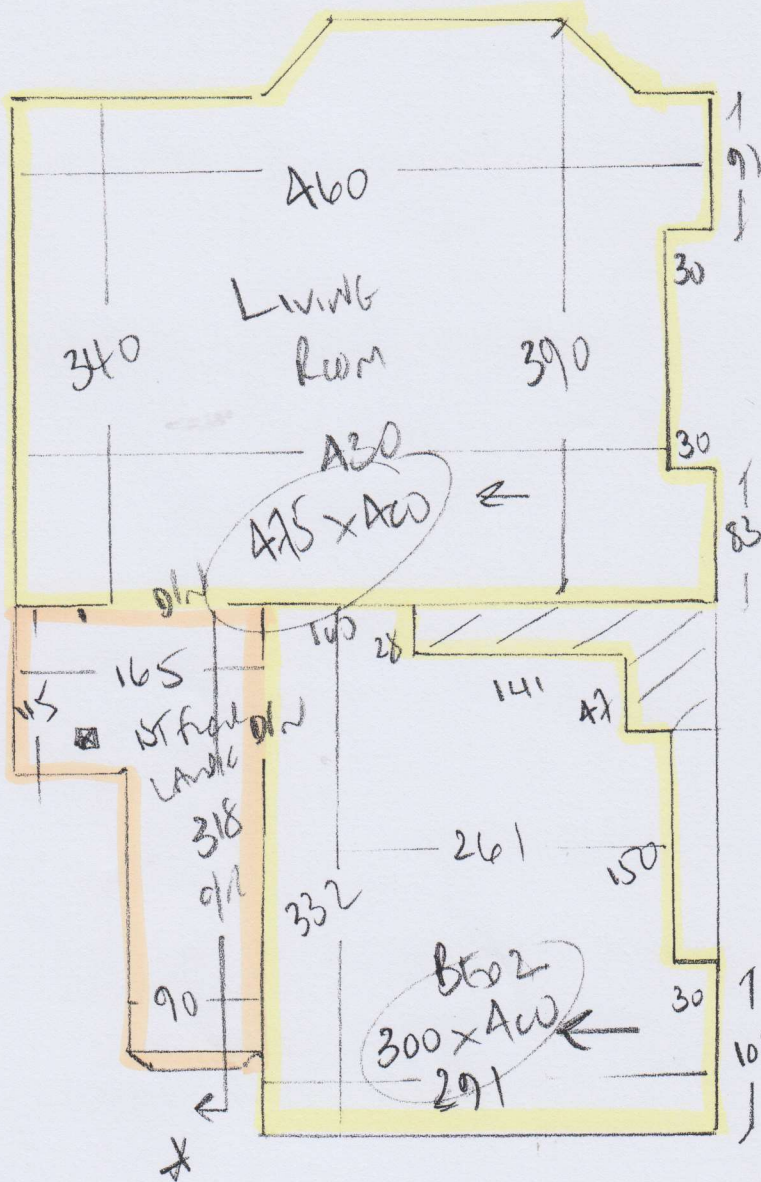

Phase 1 - 4/11

Phase 2 - 7/11

P27313
STADOC
6A STREET
SW18 4HH

1 of 3

480

GASICALE HEARLAND '40'
COLAR HANIEBURY

RAW 480 x 400

LOFT BED 545 x 400

LINEN 475 x 400

BED 2 300 x 400

1800 x 400

72m²

New Cottage Woods

Col. NC/37

Kitchen 330 x 360

9.90m²

P 27313
 STADDON
 6A Spearform St
 SW18 4HH

2 of 3

WOOD OPEN LAM STAND
 DOWN TO 1ST FLOOR (NOT CARPET)

ENGINEERED WOOD DOWN
 SCOTIA BELOW AS PERIMETER

X NOSING ON LANDING WILL BE PROBLEM WITH CARPET

IDEALLY WOOD FLOOR & REPAIR SURFACES
 PRIOR TO CARPET INSTALLATION

P 27313
 STADOUN
 6A Steelform St
 SW 18 AHH

3 of 3

New Cottage Wood
 Col. NC/37.

White
 custom vinyl
 on HAKO board

QUADRANT BEARING DOWN IN ROOMS
 WHITE FOR BACK
 ON CHEAP CRUMB RUBBER
 (SEE P4670)