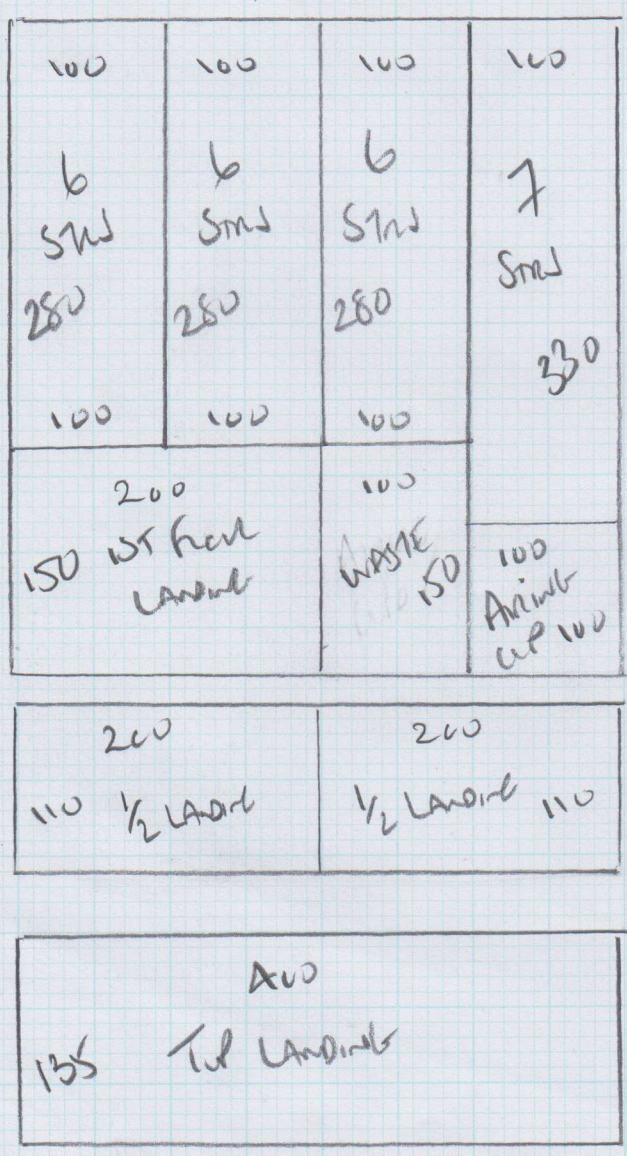

Job No: P27317
 Name: LLOYD
 Address: 11 EGLISTON Mews
 SW15 1AP
 Tel:
 Sheet: 1 of 2

470
 470
 400

Bed Room + wardrobe
BELLA DONNA
COLLEA GRANITE
 $470 \times 400 = 188000 \text{ cm}^2$

430
 110
 135

STAIRS / LANDINGS
DIMENSIONS HEATHERS
ARCTIC STRIPE DHX12
13cm REPEAT ON STRIPE

Plan 1 430×400
 Plan 2 110×400
 Plan 3 135×400
 675×400

27mp