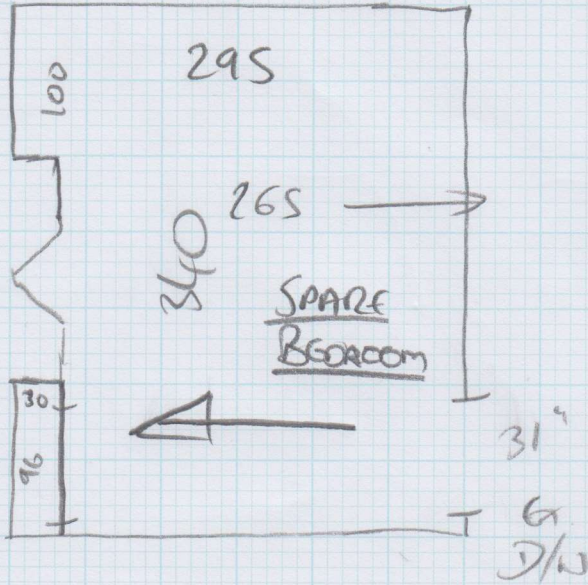

Job No: P27321

Name: THOMAS

Address:

Tel: 10/1

Sheet: of:

SCANDIUM 'STOCK'

- SLO-4225

305 x 400

= 12.2 m²

Fit in Cup D.