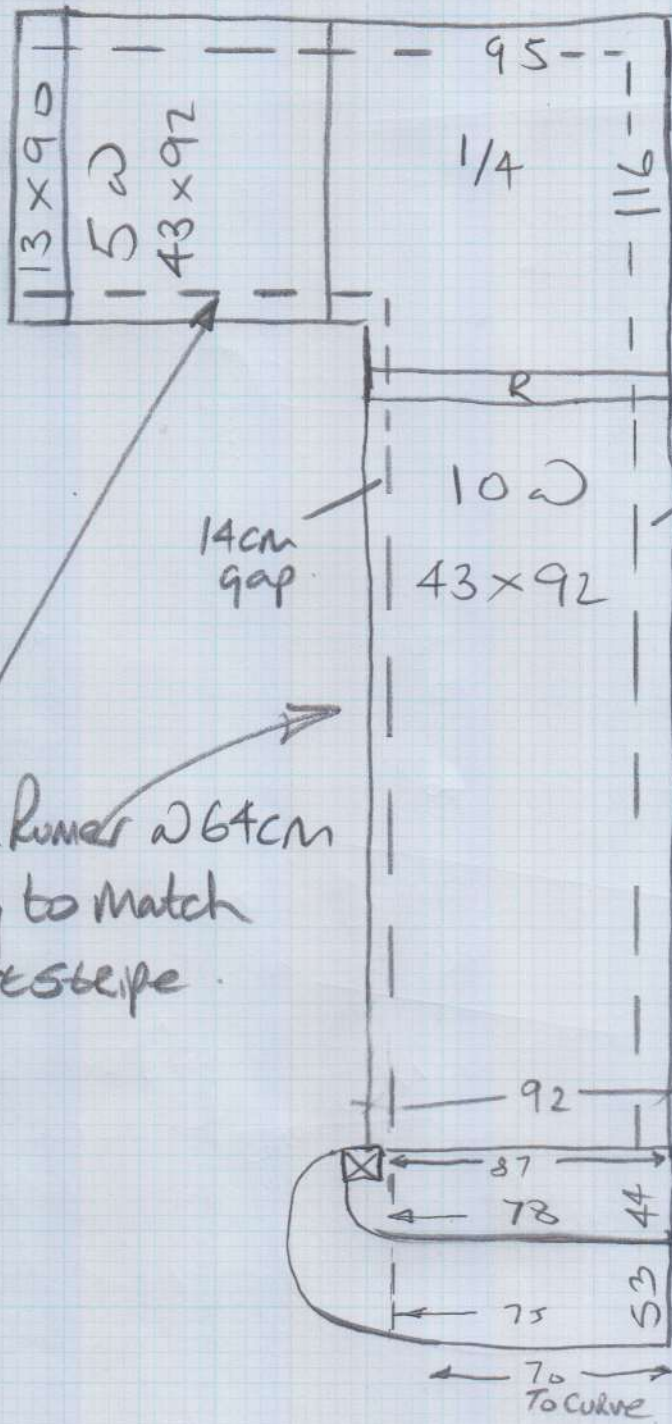

## Temporary Stair Runner

GRANT 15/12

Job No: P27324  
Name: Mac Dougal

Address:

Tel:

Sheet:

(1 of 2)

SPARE Carpet from  
Chartridge P270

= 325 x 345m

\* Cut to 69cm, turn under 2 1/2cm on each side & stick TURN with spray adhesive to create a finished runner at 64cm wide with turned edges on both sides

\* Fit Underlay & Gripper in such a way so it can be used for a 64cm wide Whipped runner when the actual chosen striped carpet is delivered in January

\* Also fit Grey Cork Mat left on site to front porch.

Ring Lisa 30 mins before arriving as she might have popped out to pick the kids up from school.

# MAINSTAIRS - Ground to 15<sup>th</sup> floor

Whipped Runner @ 64cm  
Whipping to match  
darkest stripe.

Devonian - Kaleigh

Confirm Runner  
width with  
Customer

Suggest 64cm  
but bottom Bl  
Will Run off  
Slightly where  
Curved