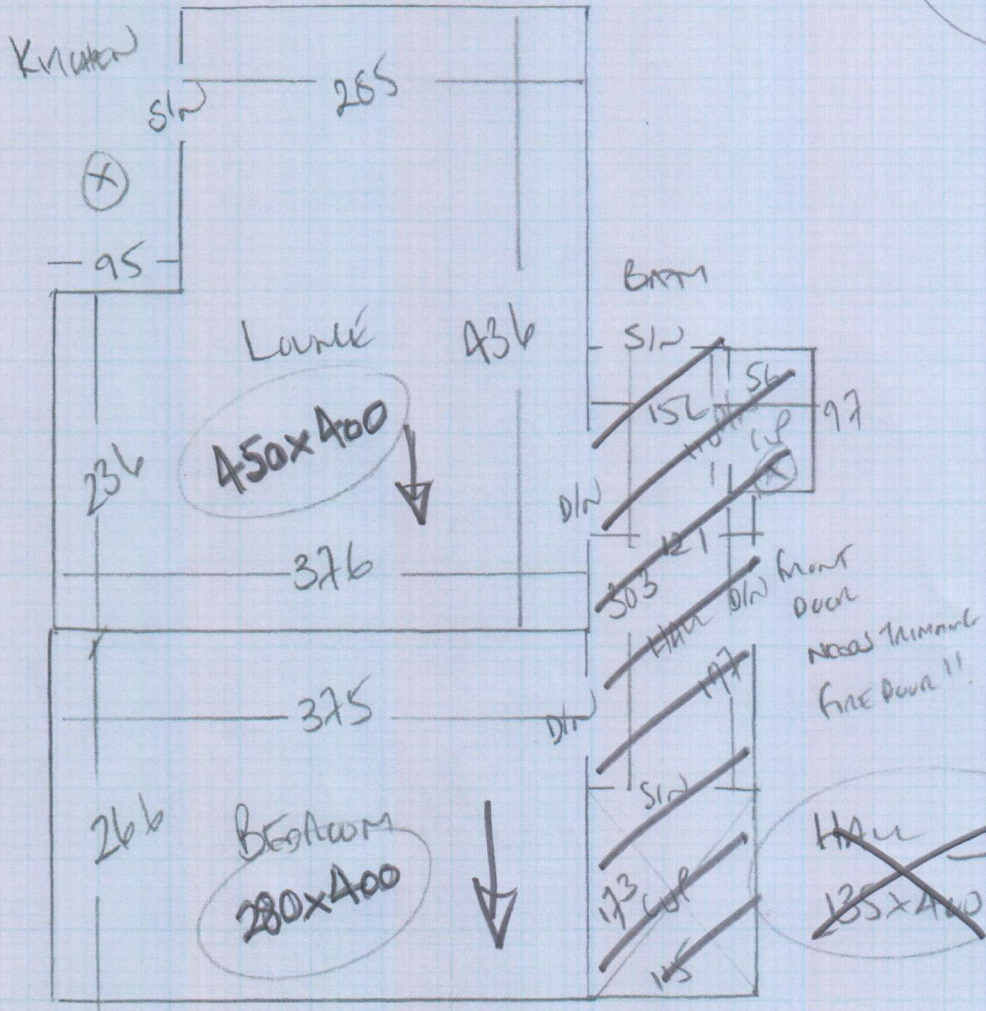

DANUBE

Color-DAN 1758C

Lounge 450 x 400 18.00 m²

Bed 280 x 400 11.20 m²

~~Hall 135 x 400 5.40 m²~~

Job No: P27329
Name: WILHELM
Address: KATA
Rennweg 60
Funtzenweg 515
AN 1

1 of 1

27