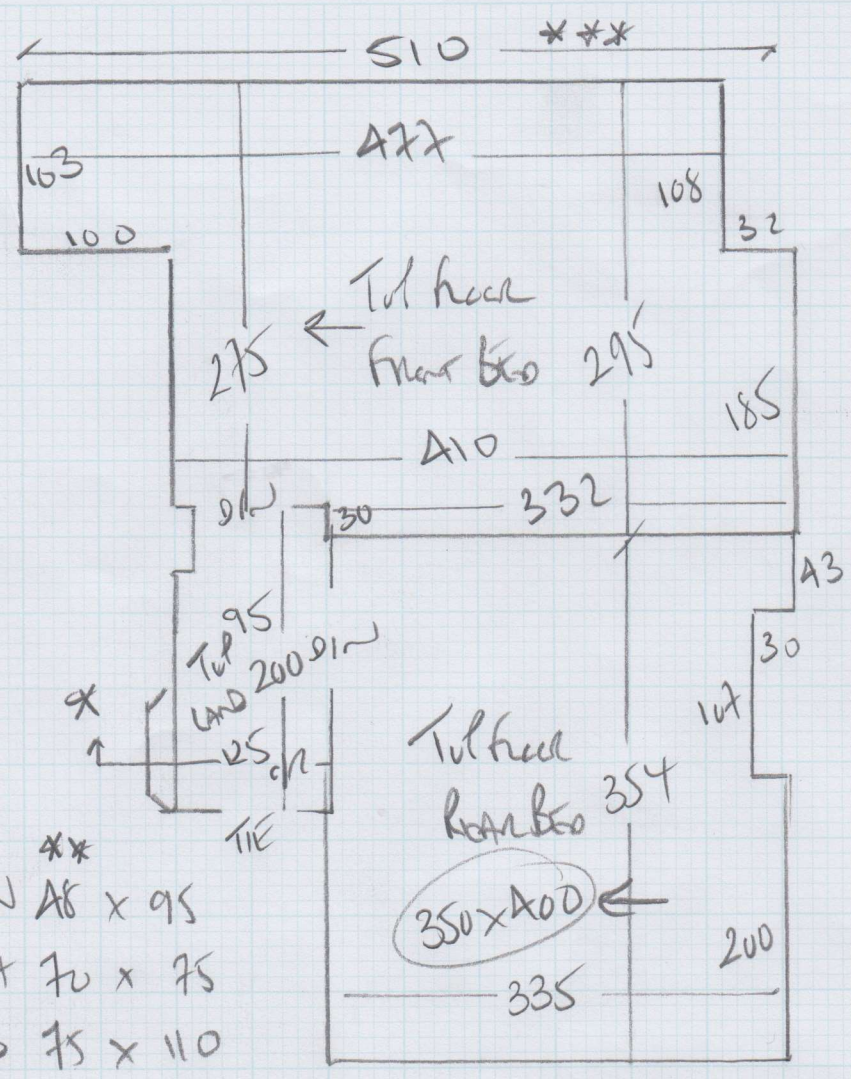

Job No: P27339  
 Name: CARO CREATIVE  
 Address: 93 HEMLOCK ST  
 SW18 5BT  
 Tel:  
 Sheet: 1 of 3

600

RUTLAND '50'  
Colour RUT 50ES1  
 LIMESTONE  
 RAN 1 600 x 400  
 RAN 2 380 x 400  
 TOP REAR 350 x 400  
 1ST FRONT BED 485 x 400  
 1ST REAR BED 425 x 400  
2240 x 400

380

89.60m<sup>2</sup>

Job No: P27339  
 Name: CATO CREATIVE  
 Address: 93 HENRIETTE ST  
 SW18 5BT  
 Tel: 2 of 3  
 Sheet: 2 of 3

\*\*\*  
 EAVES SPACE  
 170x510?

- \*\*
- B/N A8 x 95
- W4 70 x 75
- W3 75 x 110
- W2 67 x 90

- 81
- A6 x 77
- W1 67 x 71

Job No: P27339  
Name: CATO CREATIVE  
Address: 93 HEMLOCKE ST  
SW18 5BT

Tel:  
Sheet: (3 of 3)