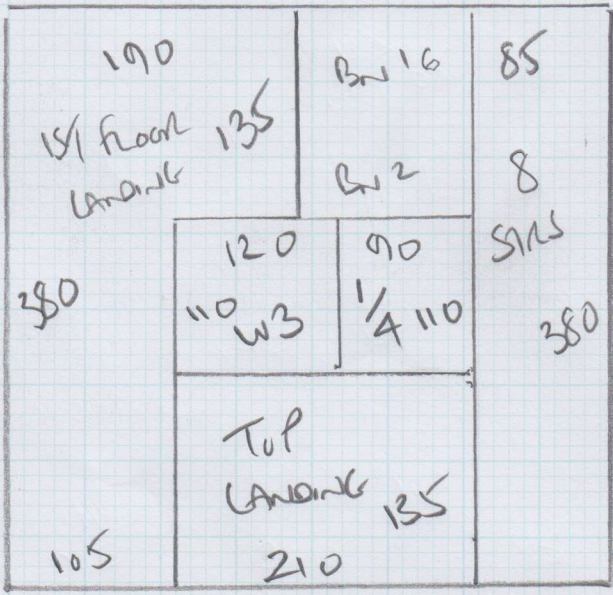

Job No: P27339  
 Name: CARO CREATIVE  
 Address: 93 HEMLOCK ST  
 SW18 5BT  
 Tel:  
 Sheet: 1 of 3

600

RUTLAND '50'  
Colour RUT 50ES1  
 LIMESTONE  
 RAN 1 600 x 400  
 RAN 2 380 x 400  
 TOP REAR 350 x 400  
 1ST FRONT BED 485 x 400  
 1ST REAR BED 425 x 400  
2240 x 400

380

89.60m<sup>2</sup>

Job No: P27339  
 Name: CATO CREATIVE  
 Address: 93 HENRIETTE ST  
 SW18 5BT  
 Tel: 2 of 3  
 Sheet: 2 of 3

\*\*\*  
 EAVES SPACE  
 170x510?

- \*\*
- B/N A8 x 95
- W4 70 x 75
- W3 75 x 110
- W2 67 x 90

- 81
- A6 x 77
- W1 67 x 71

Job No: P27339  
Name: CATO CREATIVE  
Address: 93 HEMLOCKE ST  
SW18 5BT

Tel:  
Sheet: (3 of 3)