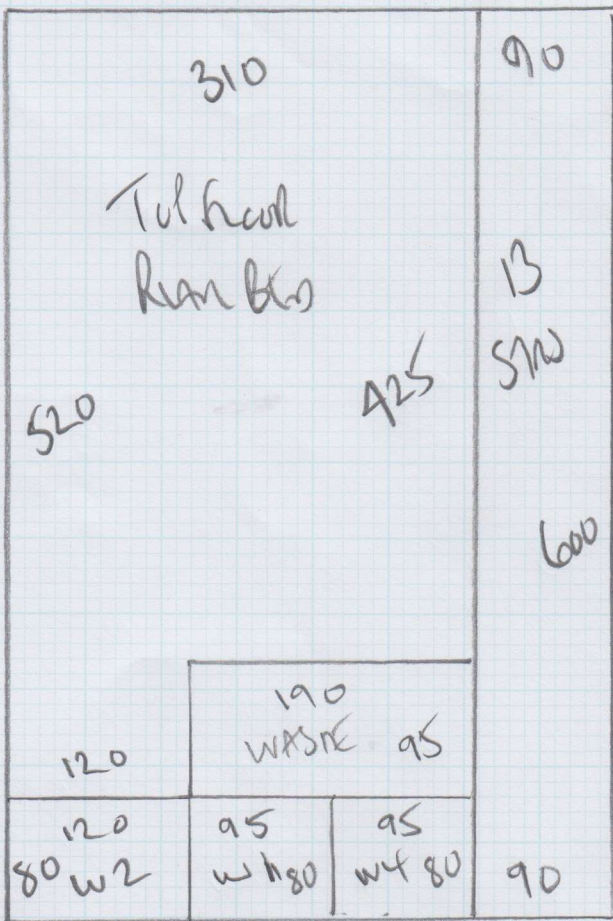

Job No: P27339  
 Name: CARO CREATIVE  
 Address: 93 HEMLOCK ST  
 SW18 5BT  
 Tel:  
 Sheet: 1 of 3

600

RUTLAND '50'  
Colour RUT 50ES1  
 LIMESTONE  
 RAN 1 600 x 400  
 RAN 2 380 x 400  
 TOP REAR 350 x 400  
 1ST FRONT BED 485 x 400  
 1ST REAR BED 425 x 400  
2240 x 400

380

89.60m<sup>2</sup>

Job No: P27339  
 Name: CATO CREATIVE  
 Address: 93 HENRIETTE ST  
 SW18 5BT  
 Tel: 2 of 3  
 Sheet: 2 of 3

\*\*\*  
 EAVES SPACE  
 170x510?

- \*\*
- B/N A8 x 95
- W4 70 x 75
- W3 75 x 110
- W2 67 x 90

- 81
- A6 x 77
- W1 67 x 71

Job No: P27339  
Name: CATO CREATIVE  
Address: 93 HEMLOCKE ST  
SW18 5BT

Tel:  
Sheet: (3 of 3)