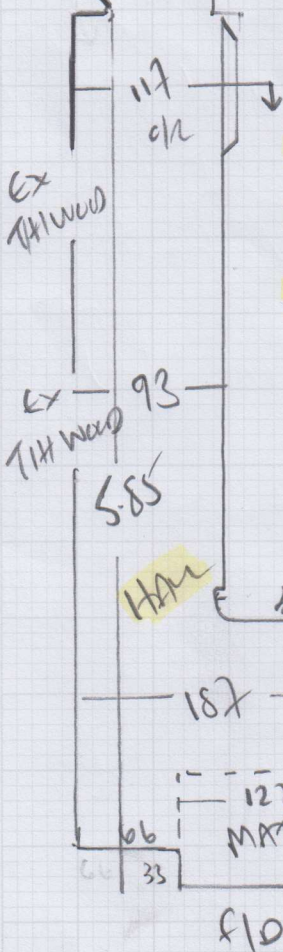

Job No: P27344
 Name: McGeachie

Address:

Tel:

Sheet:

lot 2

HAVANA (Stock)

Col. HAV 04

Cut Plan 800x500
 = 40m²

Coir Matting
Col. 014 Grey

= 130x100

ULIFT WINDOWWEAVE
ON RUBBER (OLD) + SLEDGE

127

45 x 71

17

45 x 76

Job No: P27344
Name: MCGRATHIE WALK
Address: 135 STENNER WALK
SWIS 1 PL

Tel:
Sheet: 2 of 2

CHANGE CLIP
TO BRASS
D/W

w4 65 x 96

w5 75 x 115

w6 70 x 80

107

45 x 81

TO BASEMENT WOOD BOARDS

w1 71 x 110

w2 87 x 130

w3 72 x 90

147

45 x 90

TO HALL

* CAT AIG Mill finish
FOR LIN MAT EDGE 2.7M LENGTH

Car MAT 130 x 100cm (Grey)