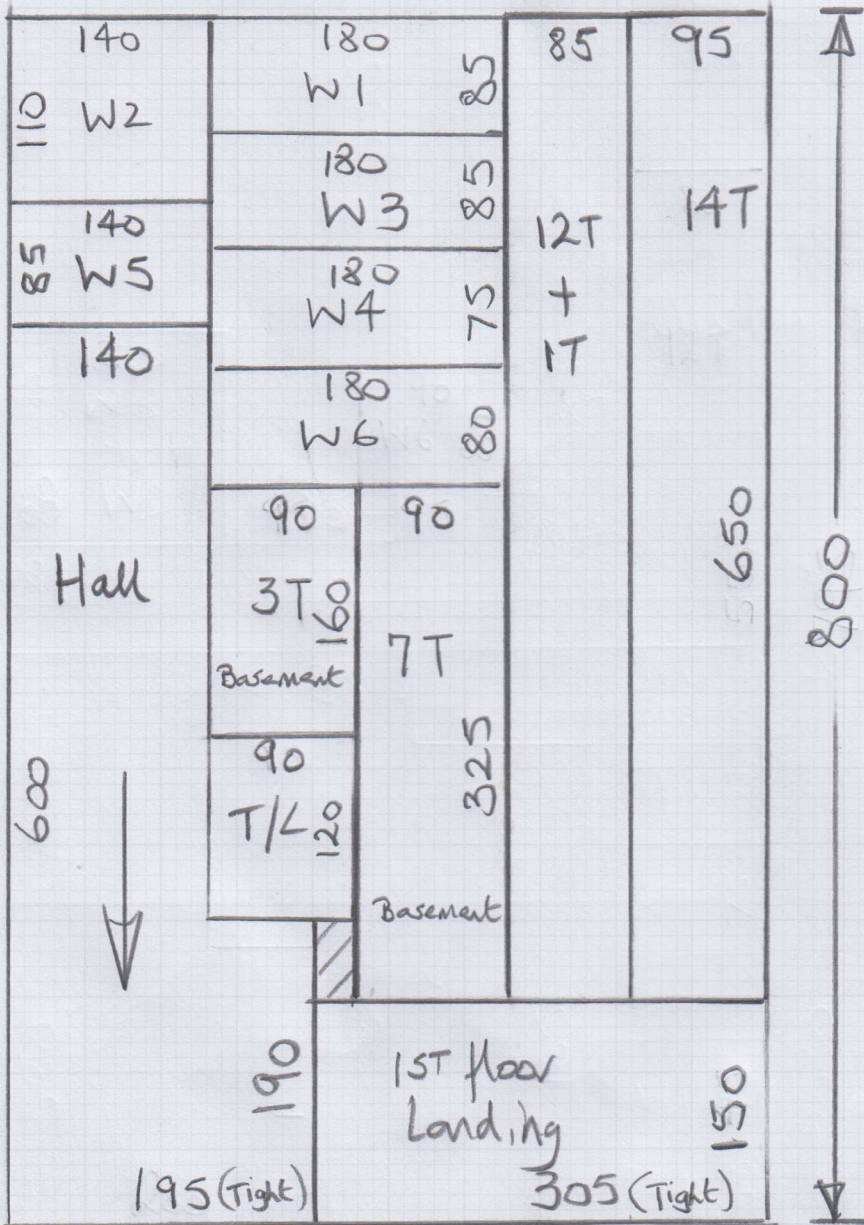

Job No: P27344
 Name: McGeachie

Address:

Tel:

Sheet:

lot 2

HAVANA (Stock)

Col. HAV 04

Cut Plan 800x500
 = 40m²

Coir Matting
Col. 014 Grey

= 130x100

ULIFT WINDOWWEAVE
ON RUBBER (OLD) + SLEDGE

127

45 x 71

17

45 x 76

Job No: P27344
Name: MCGRATHIE WALK
Address: 135 STENNER WALK
SWIS 1 PL

Tel:
Sheet: 2 of 2

CHANGE CLIP
TO BRASS
D/W

w4 65 x 96

w5 75 x 115

w6 70 x 80

107

45 x 81

TO BASEMENT WOOD BOARDS

w1 71 x 110

w2 87 x 130

w3 72 x 90

147

45 x 90

TO HALL

* CAT AIG Mill finish
FOR LIN MAT EDGE 2.7M LENGTH

Car MAT 130 x 100cm (Grey)