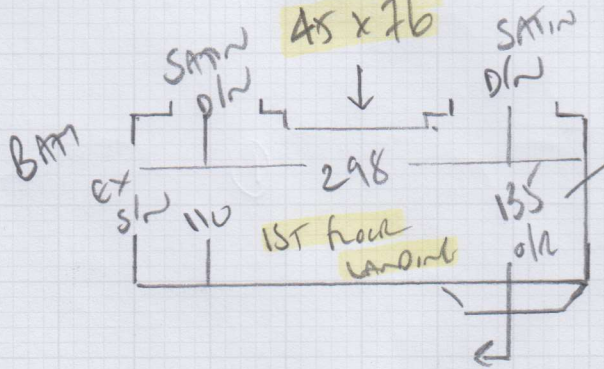

127

45 x 71

17

45 x 76