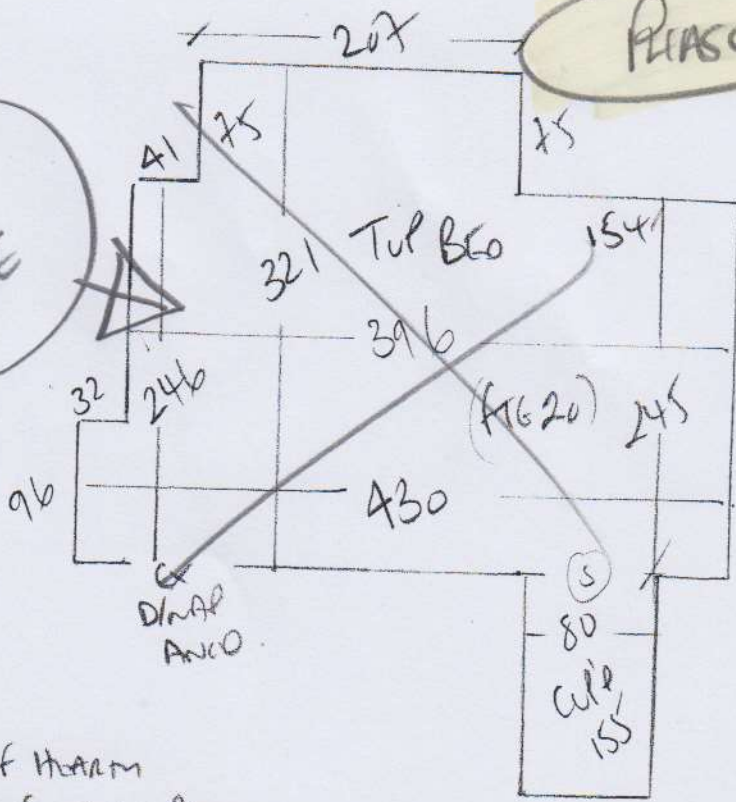

LATER DATE

PHASE 1

P27352  
 MOORE - STANLEY  
 8 BEVERLEY CLOSE  
 BARNES  
 SW13 0EH  
 1 of 1

ENSICANE HEARSTAND 50'  
 - MARTLEY

DINING - 440x400  
 ROOM  
 = 17.6m<sup>2</sup>

SIDE of HEARM  
 NEEDS FILLING + PAINTING

LATER DATE

\* 9mm SHIM  
 HAN floor is HIGHER.