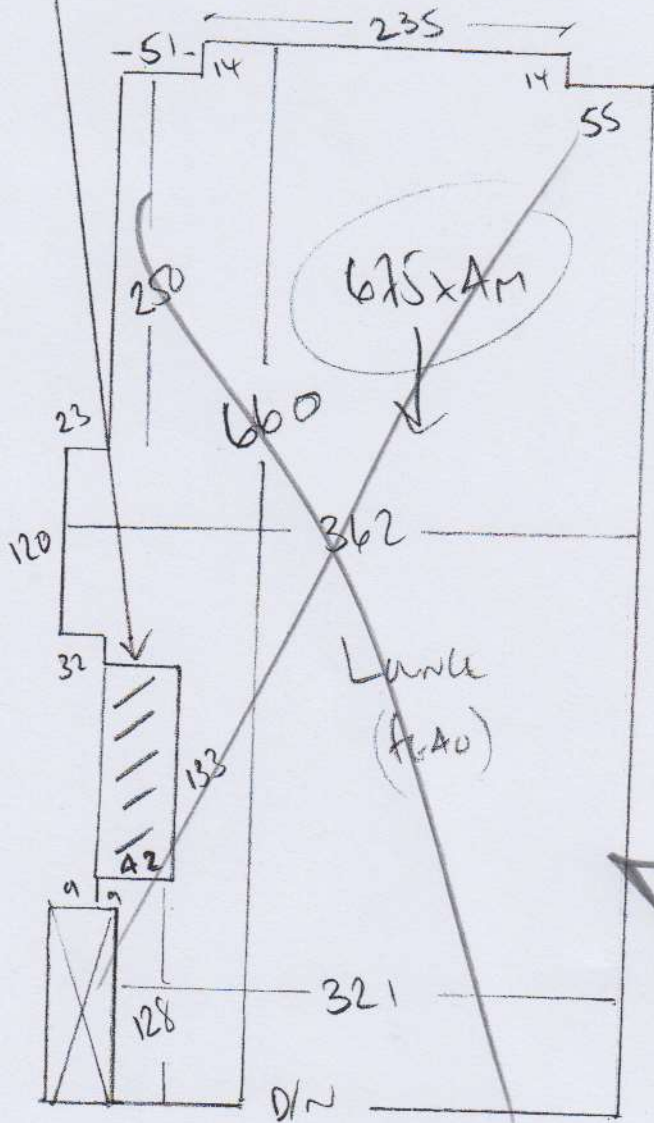

LATER DATE

PHASE 1

P27352  
 MOORE - STANLEY  
 8 BEVERLEY CLOSE  
 BARNES  
 SW13 0EH  
 1 of 1

ENSICANE HEARSTAND 50'  
 - MARTLEY

DINING - 440x400  
 ROOM  
 = 17.6m<sup>2</sup>

SIDE of HEARM  
 NEEDS FILLING + PAINTING

LATER DATE

\* 9mm SHIM  
 HAN floor is HIGHER.