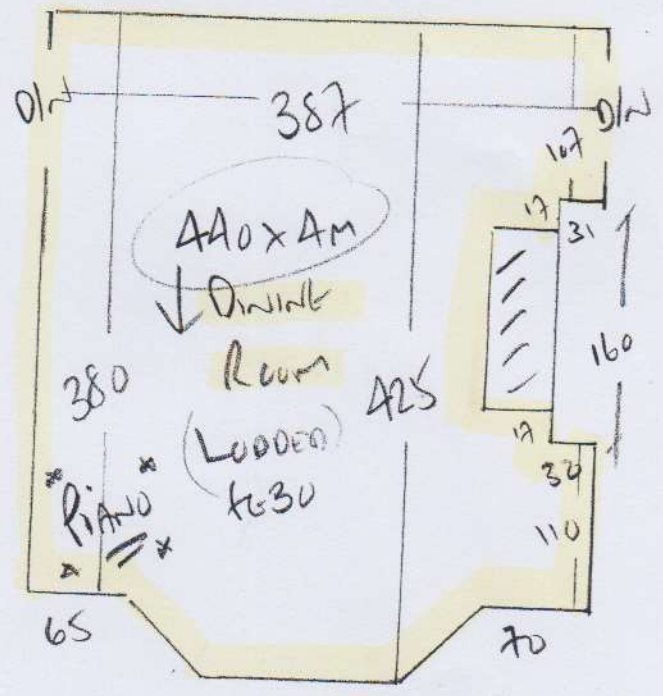

LATER DATE

PHASE 1

P27352  
 MOORE - STANLEY  
 8 BEVERLEY CLOSE  
 BARNES  
 SW13 0EH  
 1 of 1

ENSICANE HEARSTAND 50'  
 - MARTLEY

DINING - 440x400  
 ROOM  
 = 17.6m<sup>2</sup>

SIDE of HEARM  
 NEEDS FILLING + PAINTING

LATER DATE

\* 9mm SHIM  
 HAN floor is HIGHER.