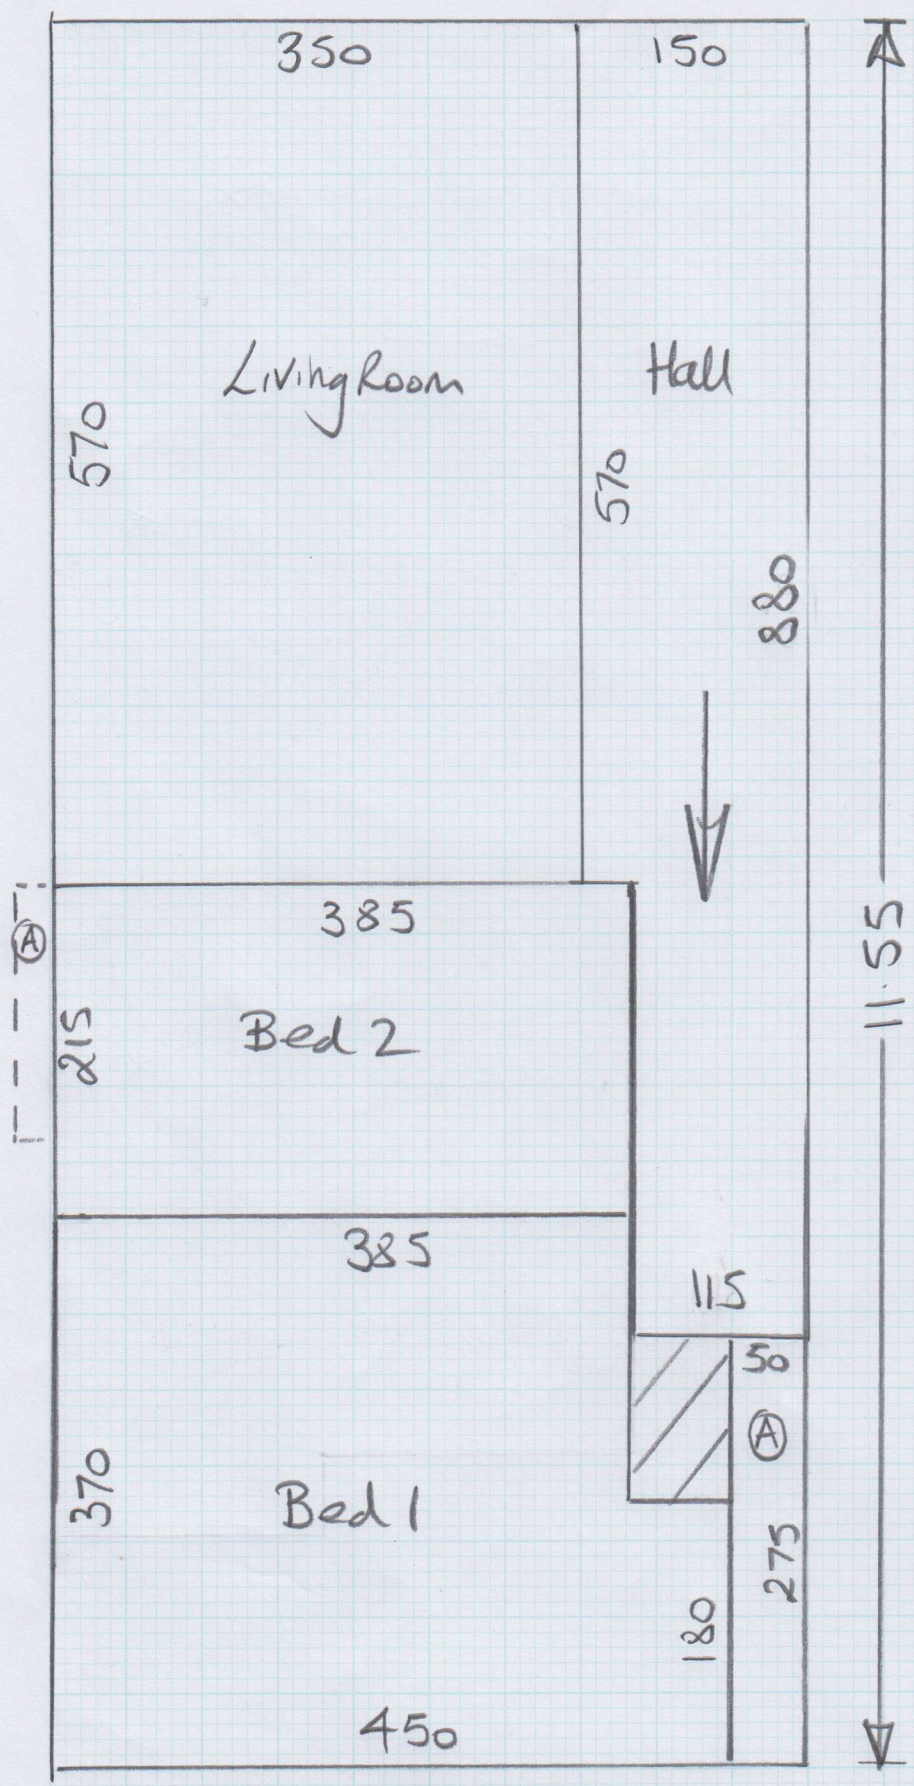

Job No: P27356
Name: HDWE
Address: 101 Maylebone High ST
Tel: Flat B - 1st floor
Sheet: (1 of 2)

Silk Touch
Col. SLK329

Cut Plan 1155 x 500
= 57.75M²

Designatex
Col. Chalk White oak

Bathroom 165 x 300
= 4.95M²