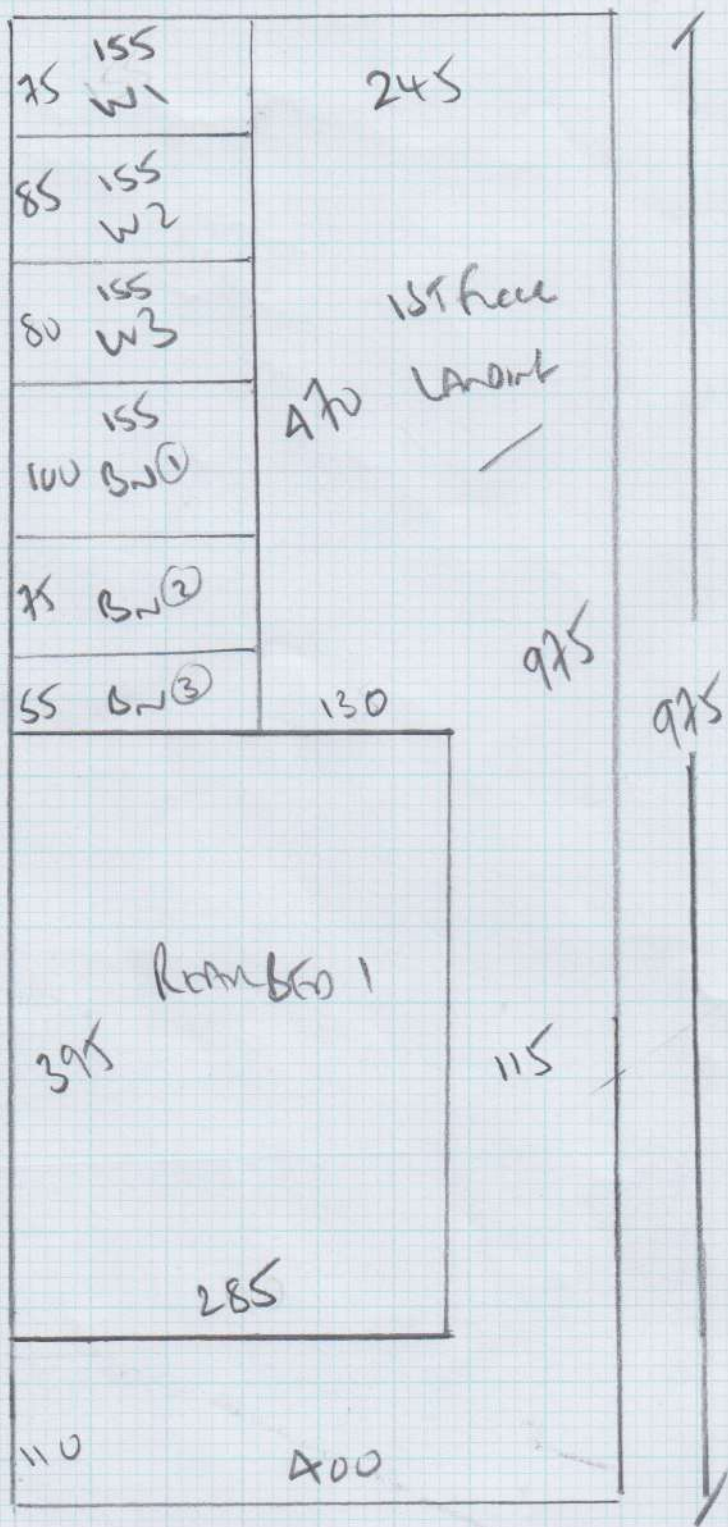

Job No: P27357
 Name: ALGHYLOU
 Address: 8 HILMERSDALE AVE
 SW13 0EF
 Tel:
 Sheet: 1 of 3

Sloane Twist 42
Col. SKO-4226

Plan 1 10.10 x 4.00
 Plan 2 9.75 x 4.00
 Middle Bed 3.15 x 4.00 *
2380 x 4.00

9520m²

Seam all doorways

Day 1 - Fit 3 Beds & STAIRS / LANDINGS
 Day 2 - Fit Middle Bed *

Please do best fitting possible & leave
 Clean & tidy! Customer has had a bad experience
 with poor fitting in the past.

Job No: P27357
 Name: ALBYRAN
 Address: 8 HINSDON AVE
 SW13 0ET

Tel:
 Sheet: (2 of 3)

Job No: P2735x
 Name: ARGHYROU
 Address: 8 HINDSDON AVE
 SW3 0EF

Sheet: **3 of 3**

- w1 66 x 95
- w2 76 x 120
- w3 70 x 82

- 12T
- 45 x 85
- B³ 45 x 87
- B² 65 x 107
- B¹ 90 x 150
- To HALL

CHECK MATING LANDING

REMOVE SHARP TURN + STRAP

* Fit this Room on Day 2

FINER

REMOVE SHARP TURN + STRAP

MIDDLE BED (FRIS)

ROOM BED 1 (FRIS)