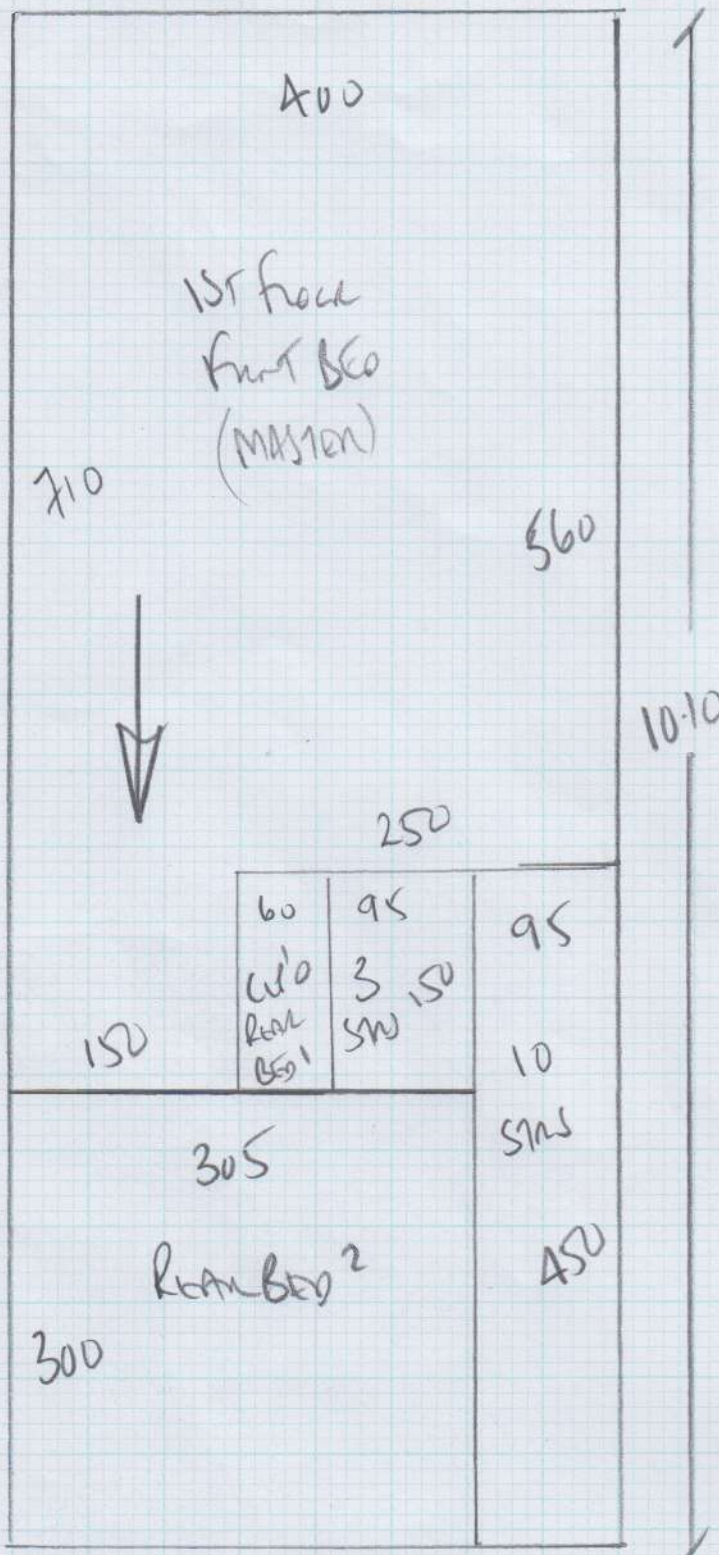

Job No: P27357
 Name: ALGHYLOU
 Address: 8 HILMERSDALE AVE
 SW13 0EF
 Tel:
 Sheet: 1 of 3

Sloane Twist 42
Col. SKO-4226

Plan 1 10.10 x 4.00
 Plan 2 9.75 x 4.00
 Middle Bed 3.15 x 4.00 *
2380 x 4.00

9520m²

Seam all doorways

Day 1 - Fit 3 Beds & STAIRS / LANDINGS
 Day 2 - Fit Middle Bed *

Please do best fitting possible & leave
 Clean & tidy! Customer has had a bad experience
 with poor fitting in the past.

- 12T
- 45 x 85
- B³ 45 x 87
- B² 65 x 107
- B¹ 90 x 150
- To HALL

CHECK MATING LANDING

REMOVE SHARP TURN + STRAP

* Fit this Room on Day 2

FINER

REMOVE SHARP TURN + STRAP

MIDDLE BED (FRIS)

ROOM BED 1 (FRIS)

ROOM BED 2 (FRIS)