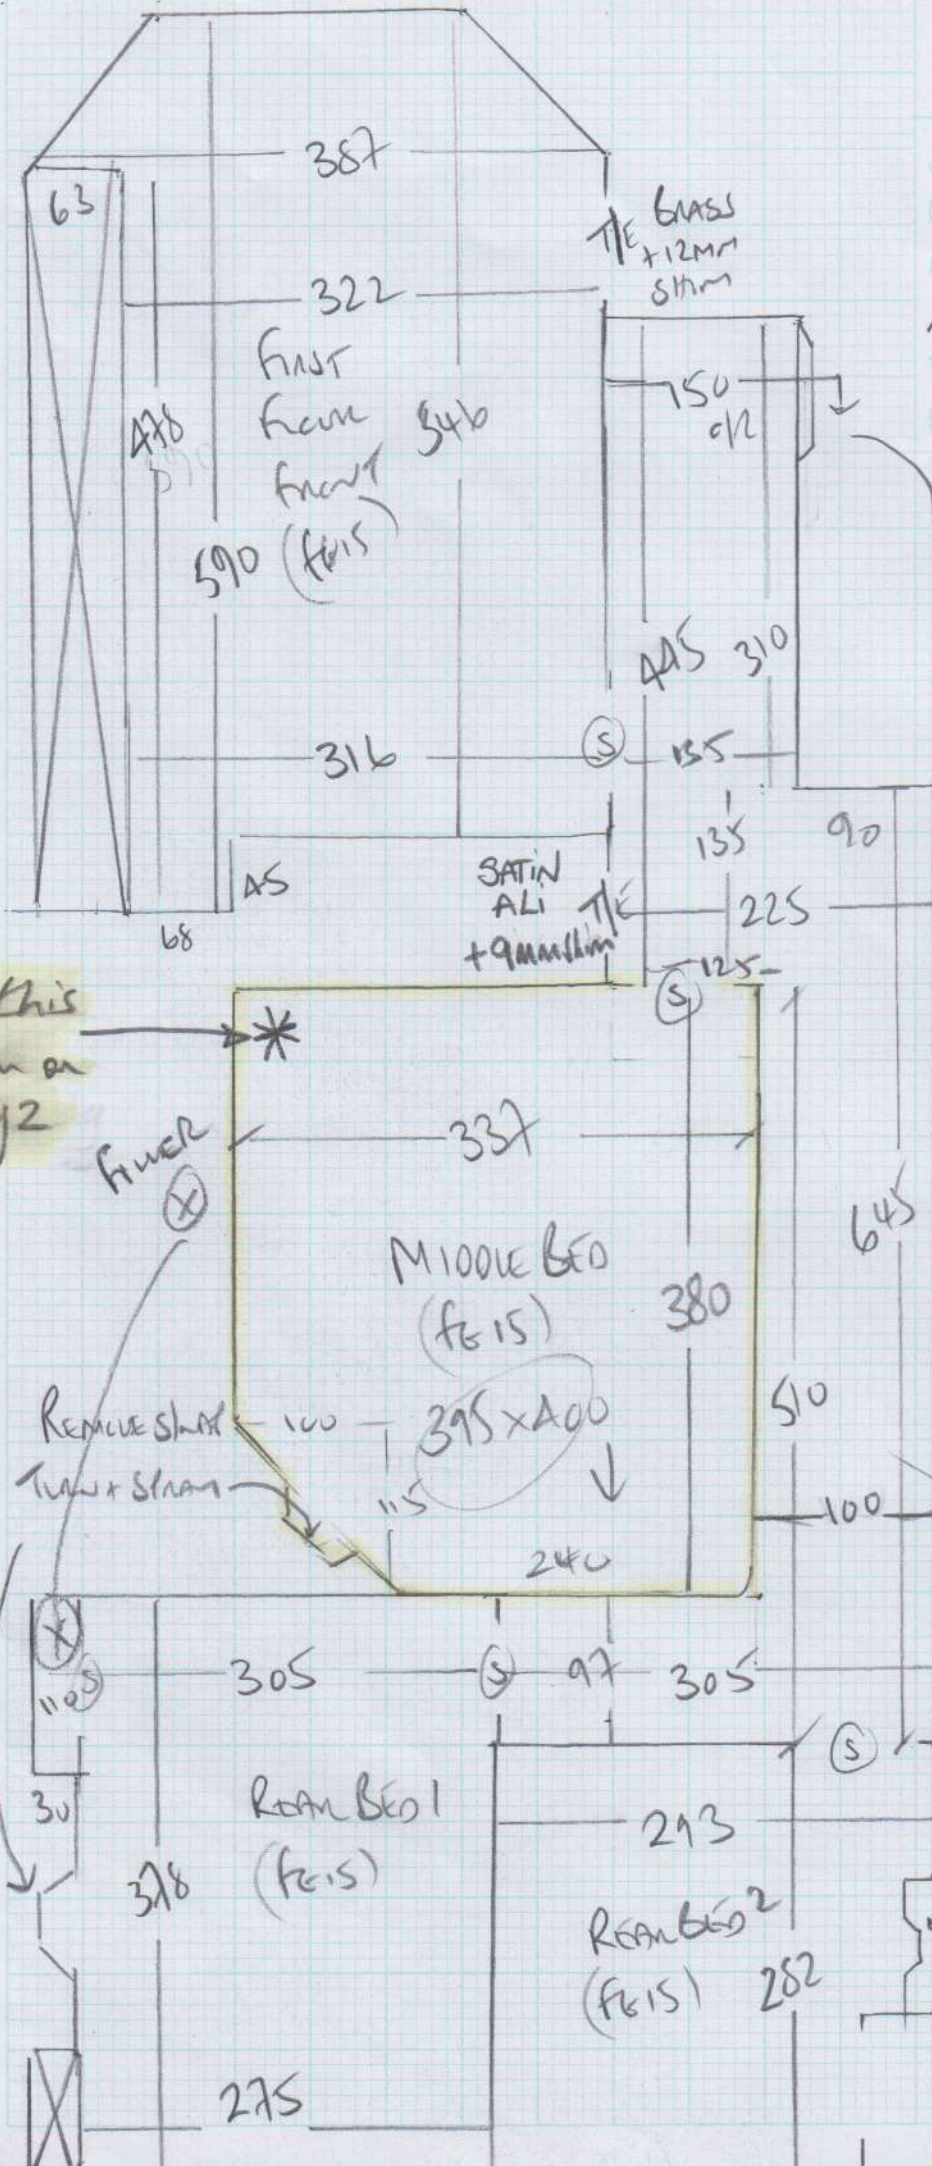

Job No: P27357
 Name: ALGHYLOU
 Address: 8 HILMERSDALE AVE
 SW13 0EF
 Tel:
 Sheet: 1 of 3

Sloane Twist 42
Col. SKO-4226

Plan 1 10.10 x 4.00
 Plan 2 9.75 x 4.00
 Middle Bed 3.15 x 4.00 *
2380 x 4.00

9520m²

Seam all doorways

Day 1 - Fit 3 Beds & STAIRS / LANDINGS
 Day 2 - Fit Middle Bed *

Please do best fitting possible & leave
 Clean & tidy! Customer has had a bad experience
 with poor fitting in the past.

Job No: P27357
 Name: ALBYRAN
 Address: 8 HINSDON AVE
 SW13 0ET

Tel:
 Sheet: (2 of 3)

Job No: P2735x
 Name: ARGHYROU
 Address: 8 HINDSDON AVE
 SW3 0EF

Sheet: **3 of 3**

- w1 66 x 95
- w2 76 x 120
- w3 70 x 82

- 12T
- 45 x 85
- B³ 45 x 87
- B² 65 x 107
- B¹ 90 x 150
- To HALL

CHECK MATING LANDING

REMOVE SHARP TURN + STRAP

* Fit this Room on Day 2

FINER

REMOVE SHARP TURN + STRAP

MIDDLE BED (FRIS)

ROOM BED 1 (FRIS)