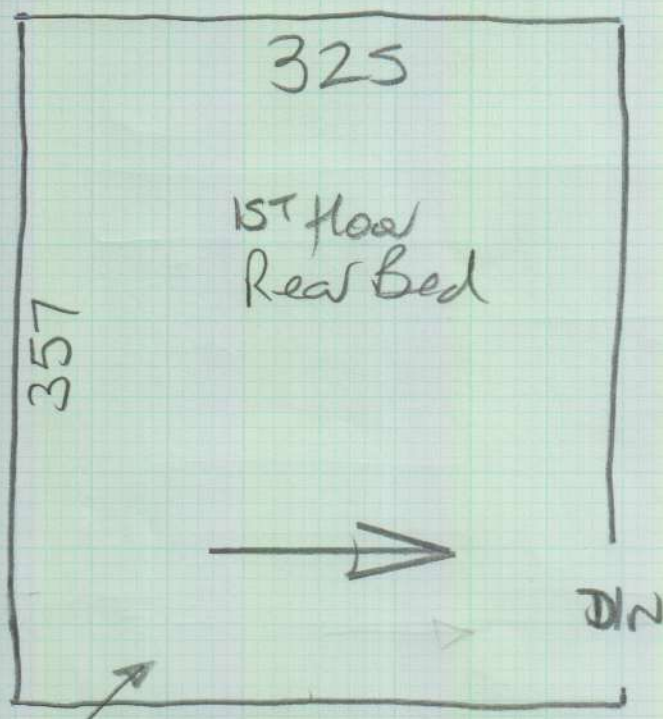

Faux Silk

Col. FAU027

$$= 335 \times 400$$
$$= 13.40m^2$$

EX Fitted W/Robe to be removed.

### \* MASTER BATH Doorway (Remedial)

Please have a look at the Carpet in the Master Bedroom where it meets the tiles in the Master Bathroom. I think the Builder removed the gripper to fit the sliding glass doors which is causing a dip in the carpet. Please either patch in the underlay & fix the carpet with spray adhesive or remove the skir & fit gripper up against the tiles so that the carpet looks better.