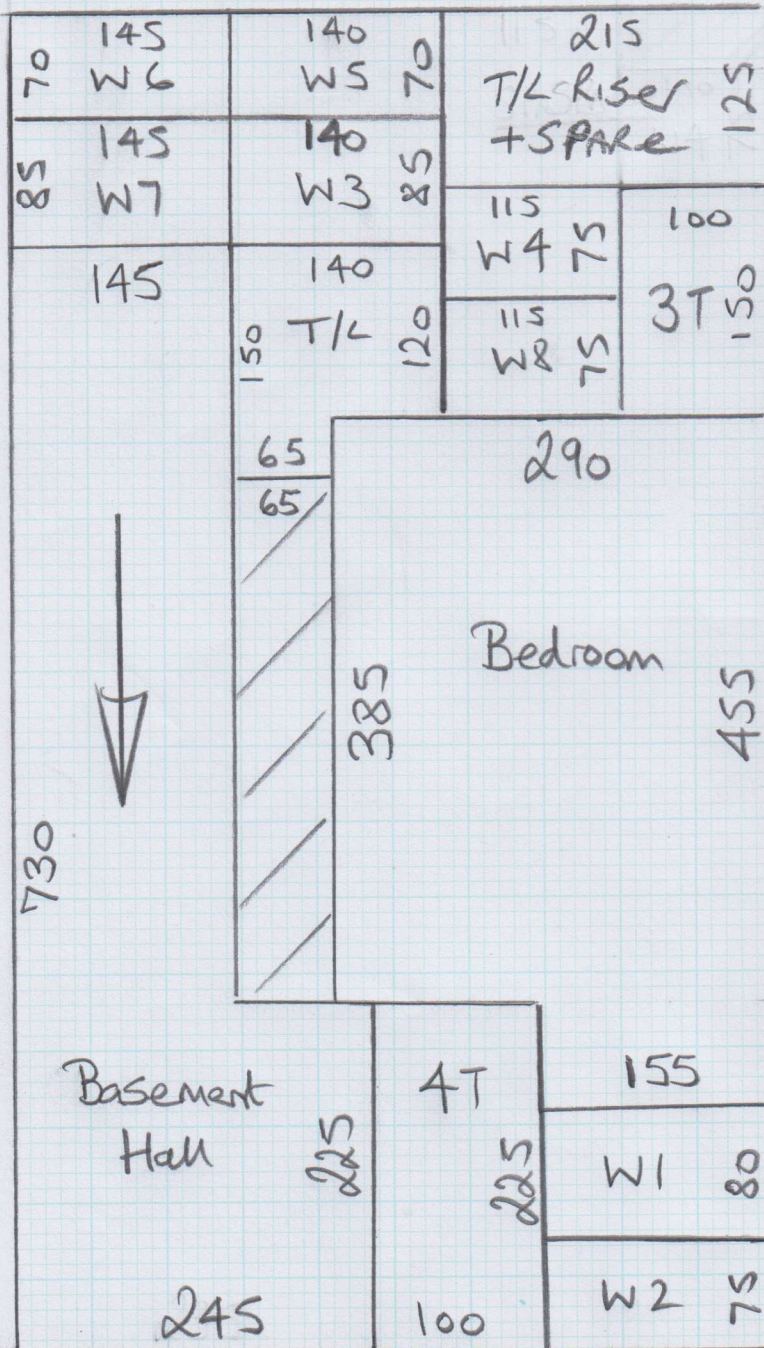

Chic Vinyl
Col. Cotton/Cream

Cut Plan 310 x 300
= 9.30m²

mrcarpet
Job No: P27363
Name: HDWE
Address: 53 Harley street
Flat 2
(Lower Grand floor)
Tel:
Sheet: 1 of 2

Silk Touch
Col. SLK 329

Cut Plan 885 x 500
= 44.25m²