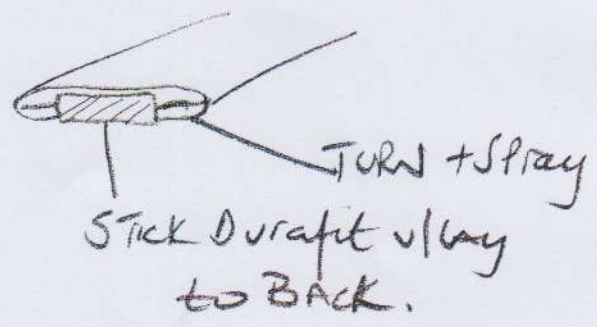

30

40 inc turn under

(B)

42.5

in front of Alter

141

440

Between Choir Pew's

(C)

1 of 1

57"

2 1/2

(A) = Hem all round & stick onto Durafit.

(B)+(C) = Blind Bind all round & Loose lay over Durafit.

Exclusive Trust
Supreme Quality.

Send Samples of Mocha & Chilli