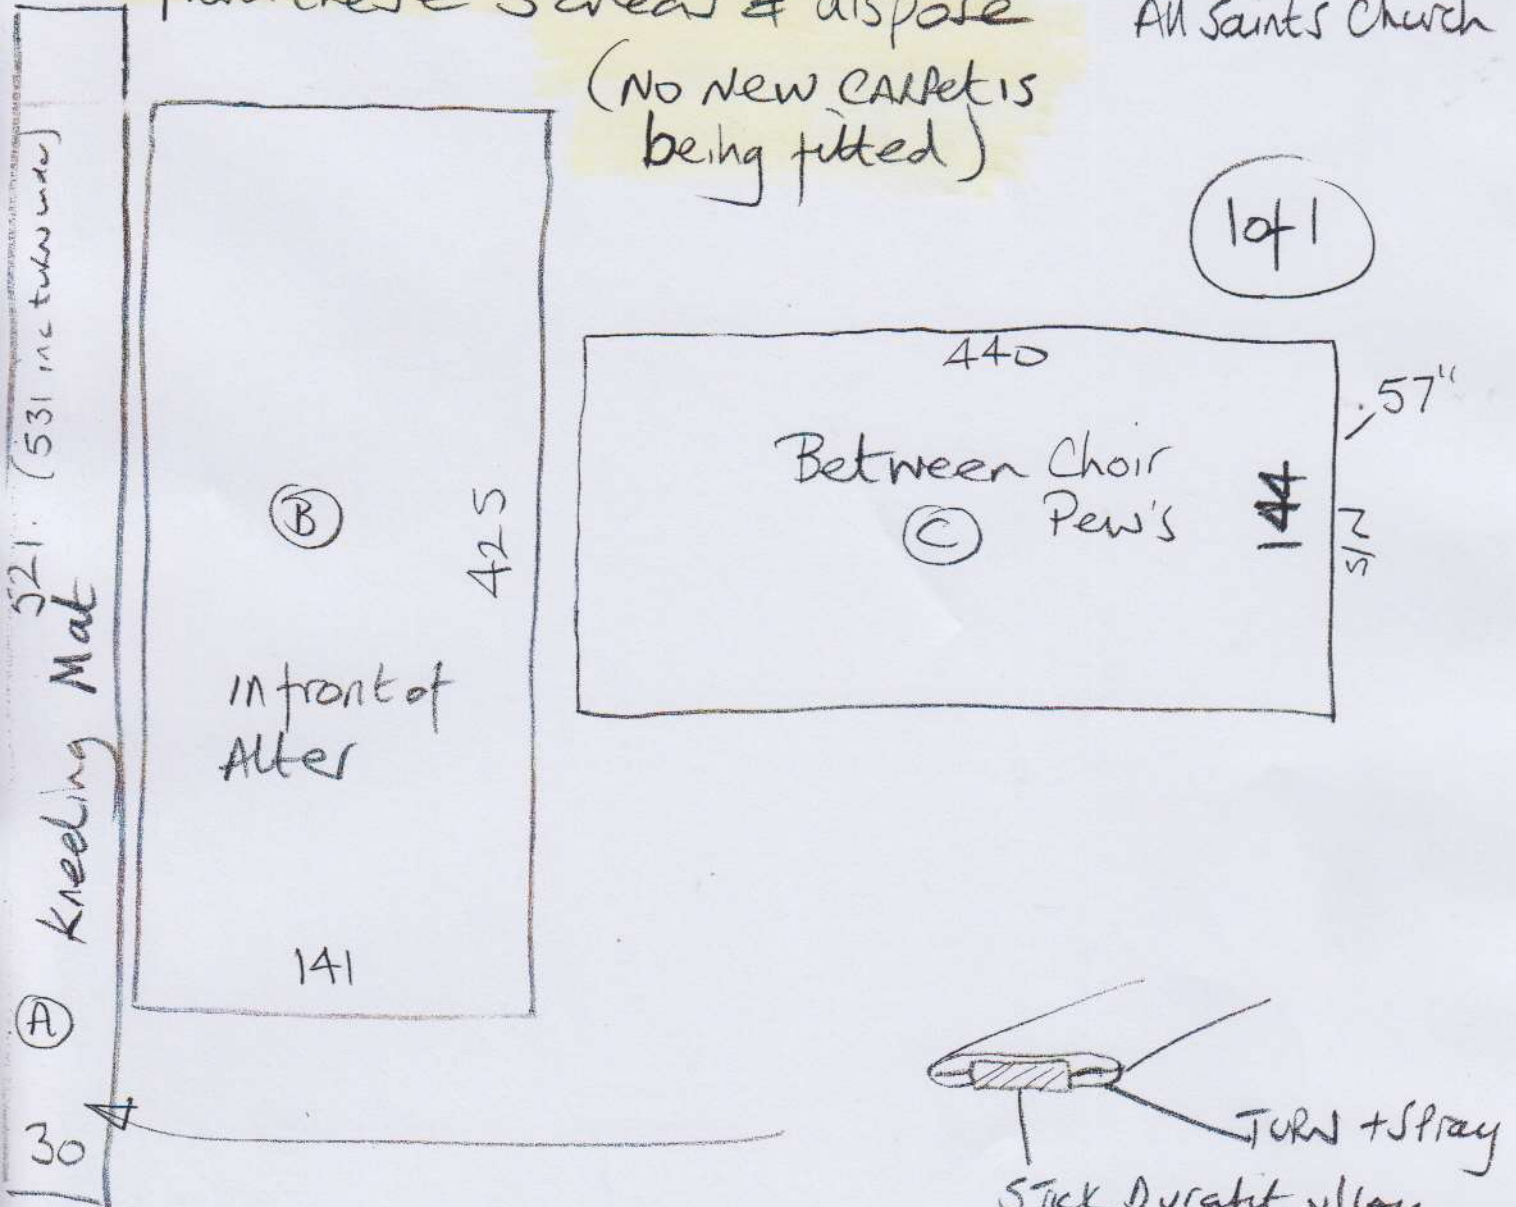

20/12 (AFTER 2.30pm)

uplift only

TAKE up Bound edge rugs & u/lay from these 3 areas & dispose

P27372
All Saints Church

(No new carpet is being fitted)

521 (531 inc turn under)

Kneeling Mat

(A)

30

40 inc turn under

(B)

42.5

in front of Alter

141

440

Between Choir Pew's

(C)

1 of 1

57"

2 1/2

(A) = Hem all round & stick onto Durafit.

(B)+(C) = Blind Bind all round & Loose lay over Durafit.

Exclusive Trust
Supreme Quality.

Send Samples of Mocha & Chilli