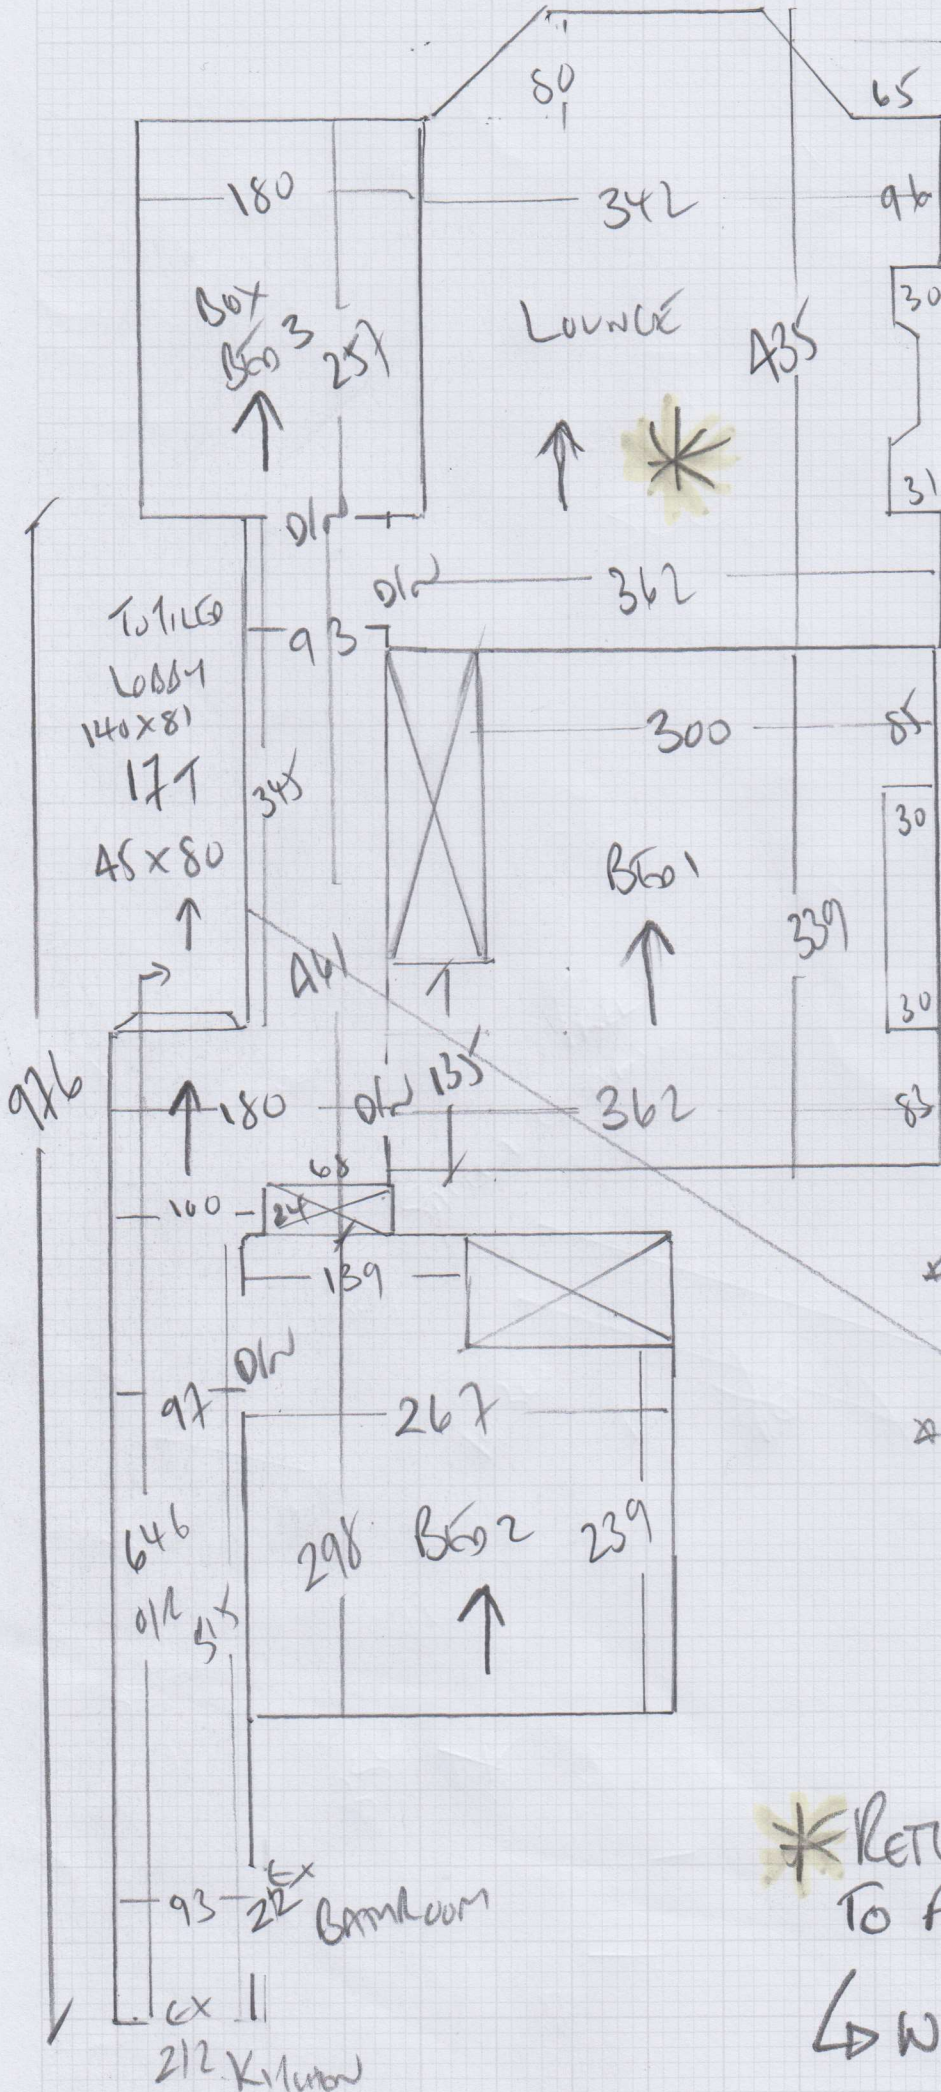

500

mrcarpet  
 Job No: P27375  
 Name: RUTLAND  
 Address: 32 RAMSDEN ROAD  
 SW12 2QY  
 Tel:  
 Sheet: 1 OF 2

STAIN-FREE WSI  
-SMA-001 QUARTZ  
 1030x500  
 350x500  
 1380x500  
 =69m<sup>2</sup>

\* RETURN  
 NEXT DAY  
 TO FIT  
 LOUNGE  
 ↓  
 WILL BE FULL OF  
 FURNITURE!

Job No: P27375  
Name: RUTLAND  
Address: 32 RAMSDEN ROAD  
SW12 2QY

Tel:  
Sheet: 2 of 2

Remove existing skirting  
from side of BANNISTERS

TUNN + SKIRTING  
ON THIS EDGE

\* RETURN NEXT DAY  
TO FIT LOUNGE