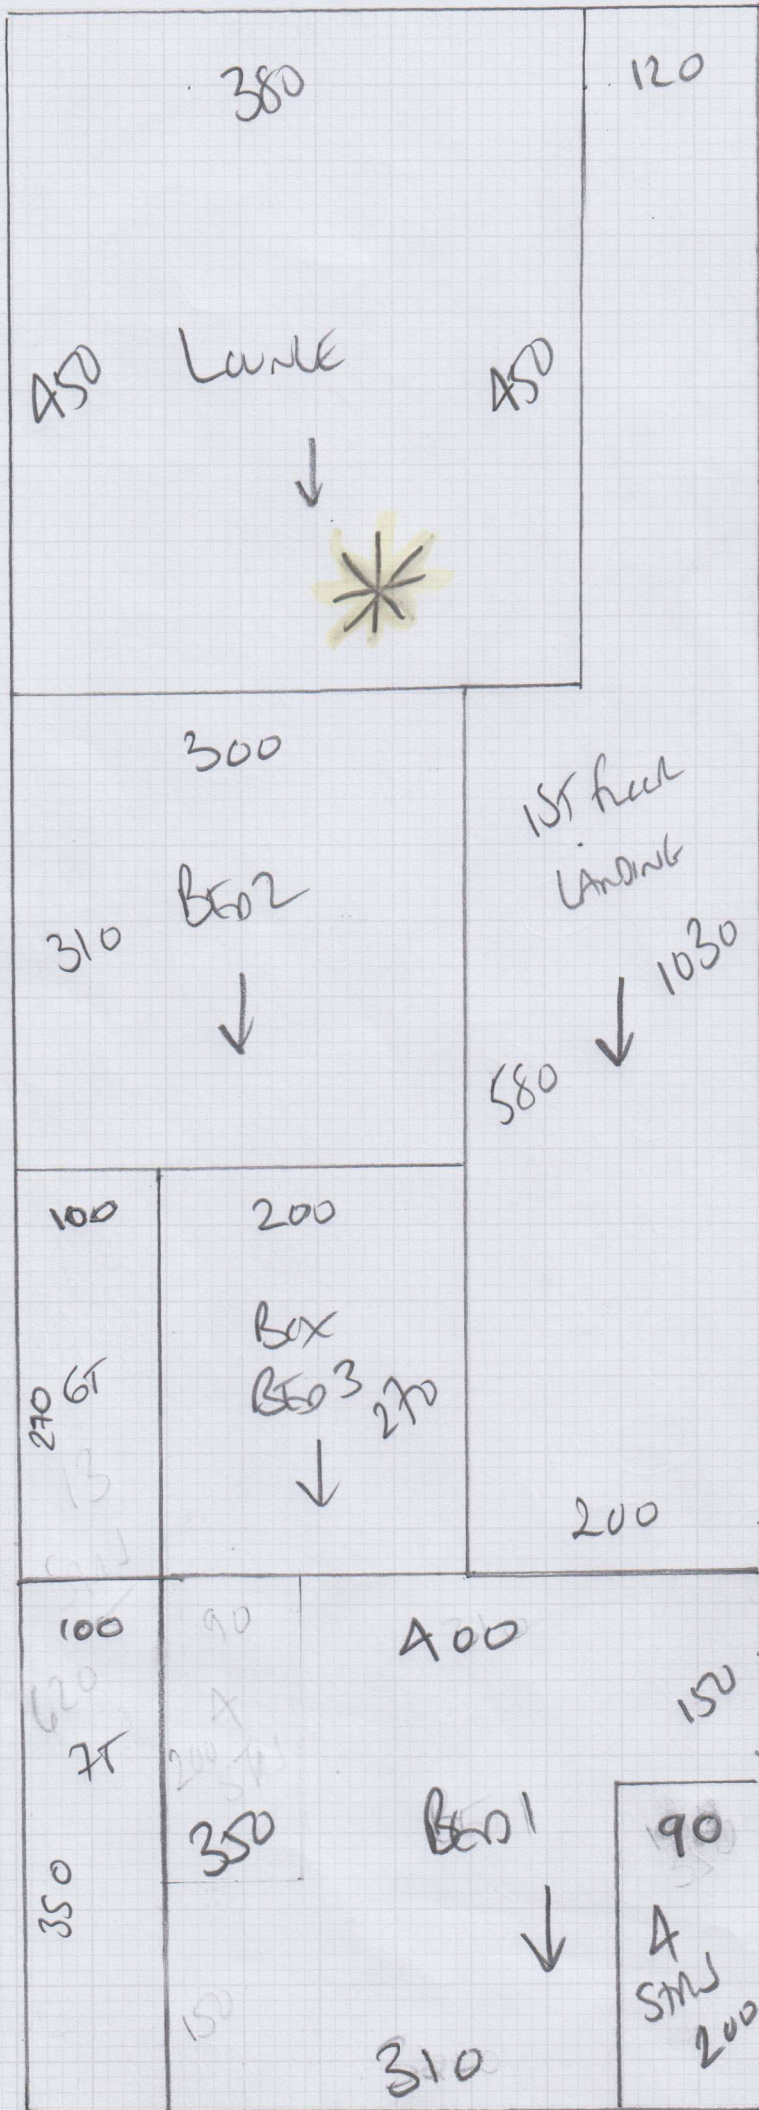

500

mrcarpet  
 Job No: P27375  
 Name: RUTLAND  
 Address: 32 RAMSDEN ROAD  
 SW12 2QY  
 Tel:  
 Sheet: 1 OF 2

STAIN-FREE WSI  
-SMA-001 QUARTZ  
 1030x500  
 350x500  
 1380x500  
 =69m<sup>2</sup>

\* RETURN  
 NEXT DAY  
 TO FIT  
 LOUNGE  
 ↓  
 WILL BE FULL OF  
 FURNITURE!

Job No: P27375  
Name: RUTLAND  
Address: 32 RAMSDEN ROAD  
SW12 2QY

Tel:  
Sheet: 2 of 2

Remove existing skirting  
from side of BANNISTERS

TUNN + SKIRTING  
ON THIS EDGE

\* RETURN NEXT DAY  
TO FIT LOUNGE