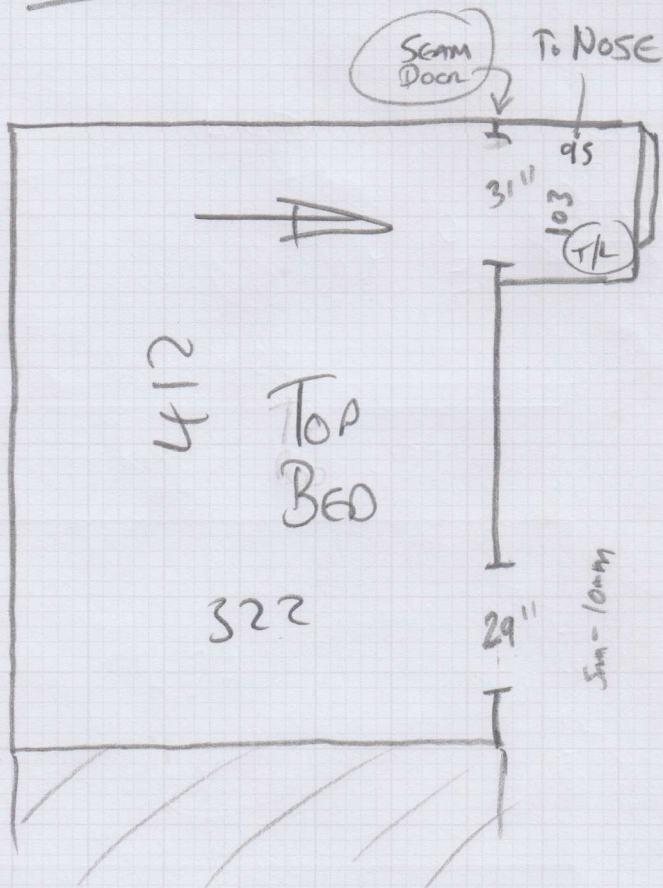

mrcarpet
 Job No: P27410
 Name: DOLMAN
 Address: (10F3)
 Tel:
 Sheet: of:

WEST END PRESTIGE

- SHEEPSKIN

475 x 500

245 x 500

455 x 366

= 52.65m²

* FIT LANDINGS AT LATER DATE ONCE STAIRS ARE INSTALLED.

LEAVE CARPET WRAPPED UP ON SITE!

* Top Bed May Have To Be Accessed Up A Ladder As Stairs Are Not In Yet!

Job No: P27410

Name: DOLMAN

Address:

Tel: (2093)

Sheet: of:

* LEAVE CARPET LONG AT DOOR AS IT WILL BE SEAMED TO LANDING LATER

* FIT LANDING AT LATER DATE ONCE STAIRS ARE INSTALLED.

mrcarpets
 Job No: P27410
 Name: DOLMAN
 Address:
 Tel: 3073
 Sheet: of:

* LEAVE CARPET LONG AT DOORS AS THEY WILL BE SEAMED TO LANDINGS LATER

* FIT LANDING AT LATER DATE ONCE STAIRS ARE INSTALLED

RUN CARPET UNDER FRONT OF WARDROBE