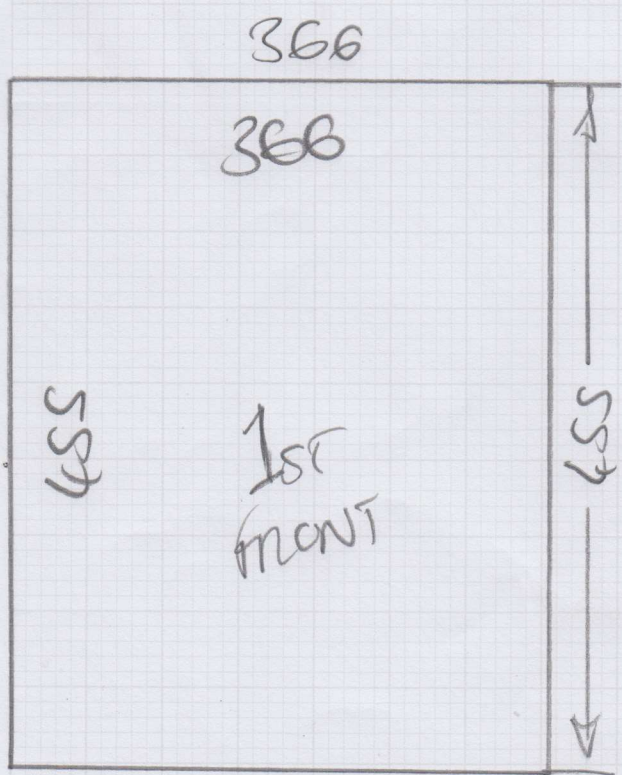

mrcarpet
 Job No: P27410
 Name: DOLMAN
 Address: (10F3)
 Tel:
 Sheet: of:

WEST END PRESTIGE

- SHEEPSKIN

475 x 500

245 x 500

455 x 366

= 52.65m²

* FIT LANDINGS AT LATER DATE ONCE STAIRS ARE INSTALLED.

LEAVE CARPET WRAPPED UP ON SITE!

* Top Bed May Have To Be Accessed Up A Ladder As Stairs Are Not In Yet!

Job No: P27410

Name: DOLMAN

Address:

Tel: (2093)

Sheet: of:

* LEAVE CARPET LONG AT DOOR AS IT WILL BE SEAMED TO LANDING LATER

RUN CARPET UNDER FRONT OF WARDROBE