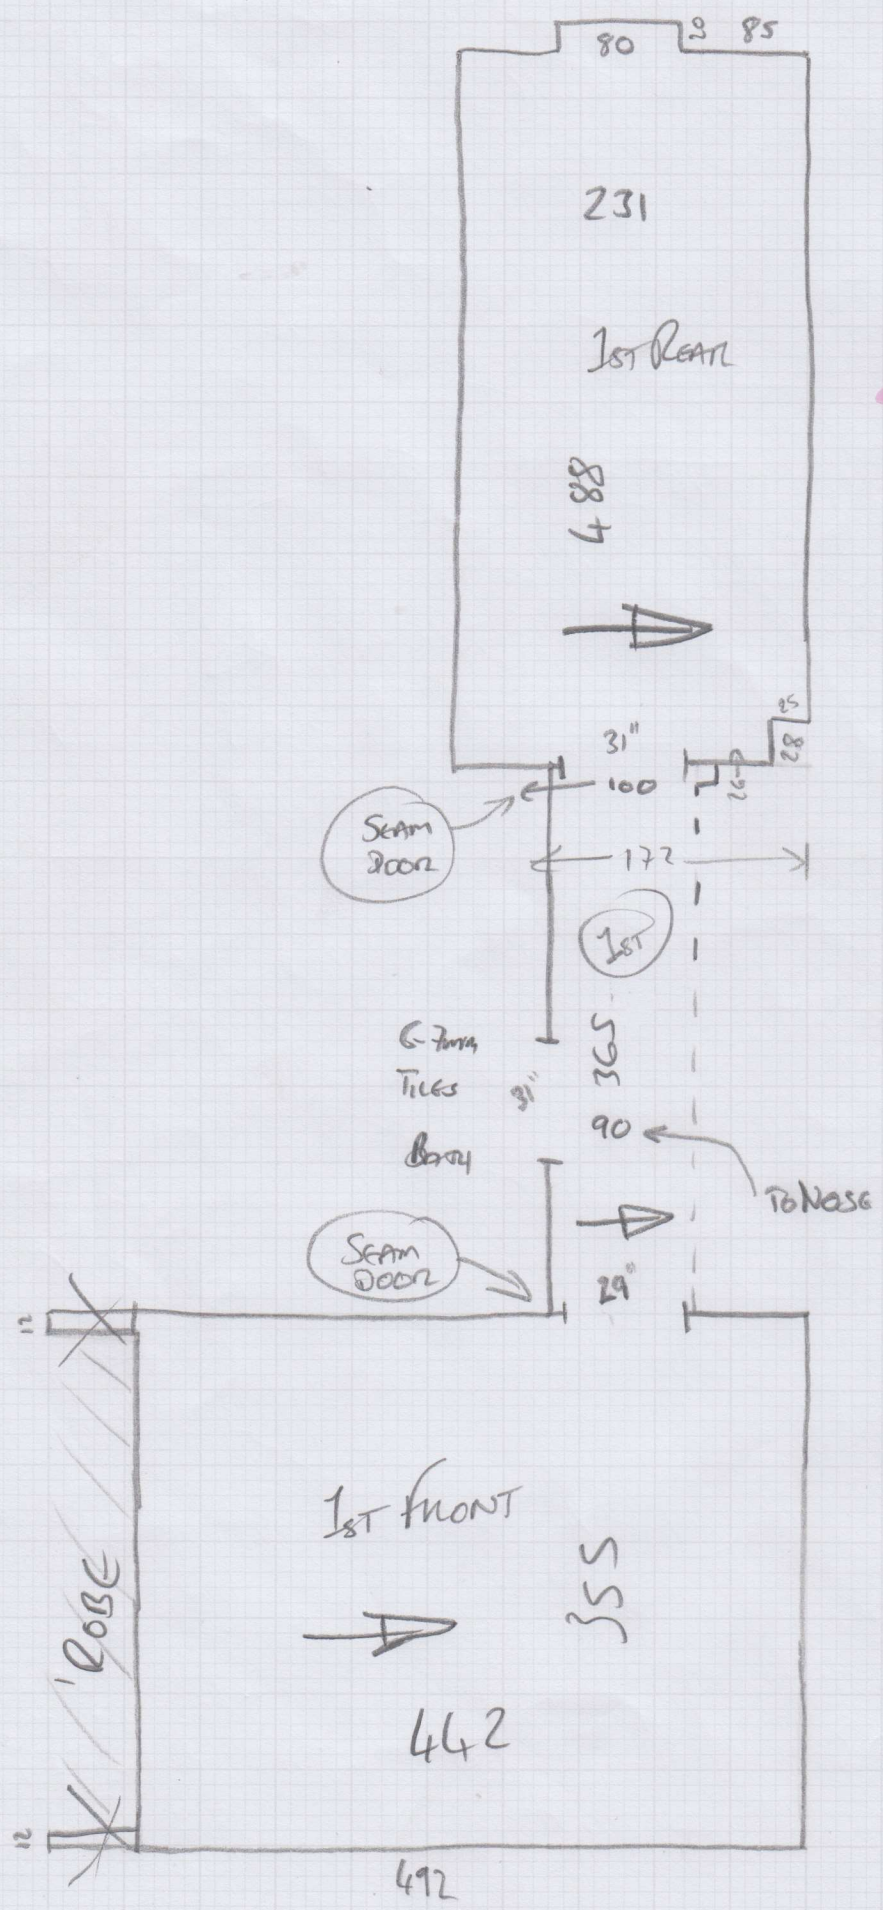

mrcarpet
 Job No: P27410
 Name: DOLMAN
 Address: (10F3)
 Tel:
 Sheet: of:

WEST END PRESTIGE

- SHEEPSKIN

475 x 500

245 x 500

455 x 366

= 52.65m²

* FIT LANDINGS AT LATER DATE ONCE STAIRS ARE INSTALLED.

LEAVE CARPET WRAPPED UP ON SITE!

* Top Bed May Have To Be Accessed Up A Ladder As Stairs Are Not In Yet!

Job No: P27410

Name: DOLMAN

Address:

Tel: (2093)

Sheet: of:

* LEAVE CARPET LONG AT DOOR AS IT WILL BE SEAMED TO LANDING LATER

* FIT LANDING AT LATER DATE ONCE STAIRS ARE INSTALLED.

mrcarpets
 Job No: P27410
 Name: DOLMAN
 Address:
 Tel: 3073
 Sheet: of:

* LEAVE CARPET LONG AT DOORS AS THEY WILL BE SEAMED TO LANDINGS LATER

* FIT LANDING AT LATER DATE ONCE STAIRS ARE INSTALLED

RUN CARPET UNDER FRONT OF WARDROBE