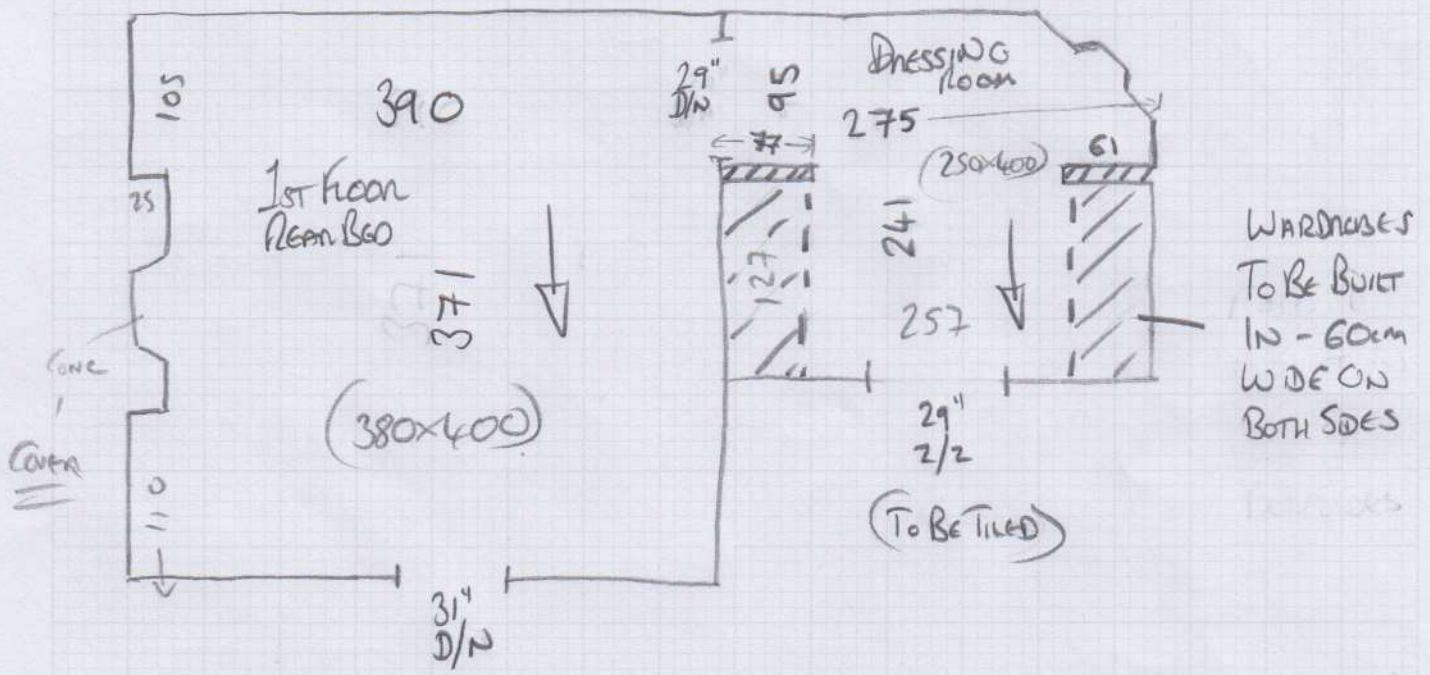

Job No: P27416  
 Name: ADAMS & BERRY  
 Address: (10/1)  
 Tel: \_\_\_\_\_  
 Sheet: \_\_\_\_\_ of \_\_\_\_\_

15 Year Plan

ROTUNDSO  
- RUTSOE49

1st Room Bed = 380 x 400  
 Cut Plan = 250 x 400  
 -----  
 630 x 400

(= 25.2m<sup>2</sup>)

Cut to shape on site

\* Leave this waste on site so customer can check colour match to TOP floor Room.